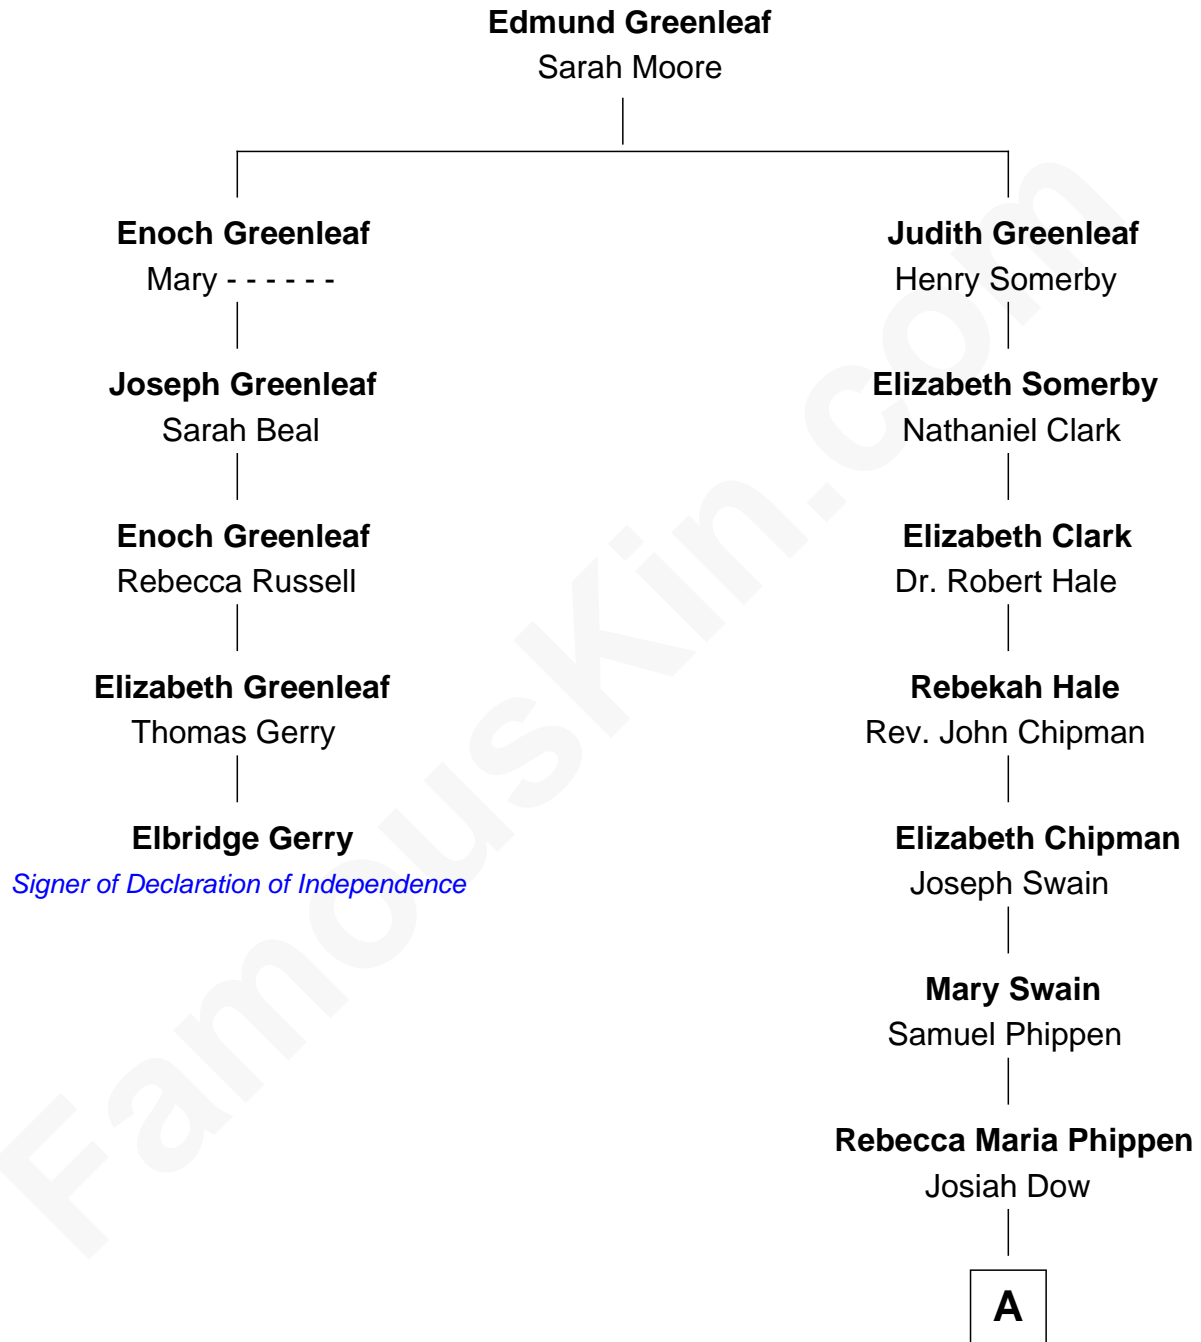

## Relationship Chart of

### Elbridge Gerry

*Signer of the Declaration of Independence*

4th cousin 4 times removed of

**Seth Low**

*Mayor of New York City President of Columbia University*

**A**

**Ellen Almira Dow**

Abiel Abbot Low