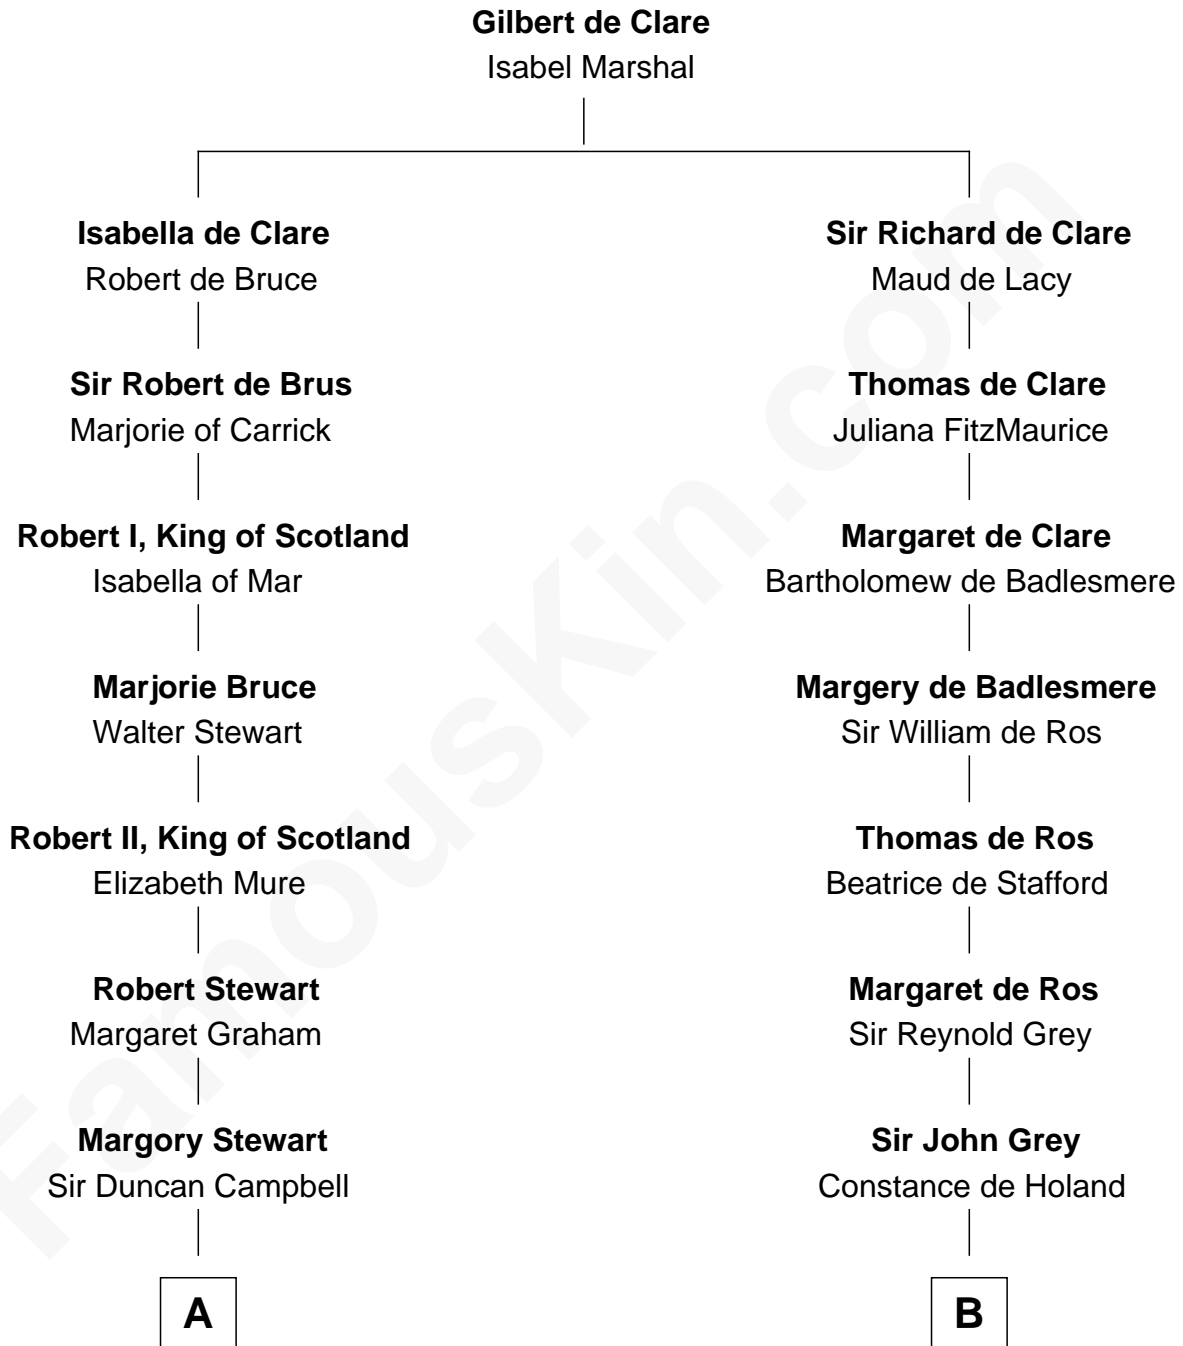

FamousKin.com

Relationship Chart of

Emily Post

American Author on Etiquette

20th cousin 1 time removed of

Horace Gray

U.S. Supreme Court Justice

C

Mary Meek Magruder
Thomas Clagett

Sarah Magruder Clagett
Upton Bruce

Marian Bruce
William Price

Bruce Price
Mary Josephine Lee

Emily Post
American Author on Etiquette

D

Elizabeth Brown
John Chipman

Elizabeth Chipman
William Gray

Horace Gray
Harriet Upham

Horace Gray
U.S. Supreme Court Justice