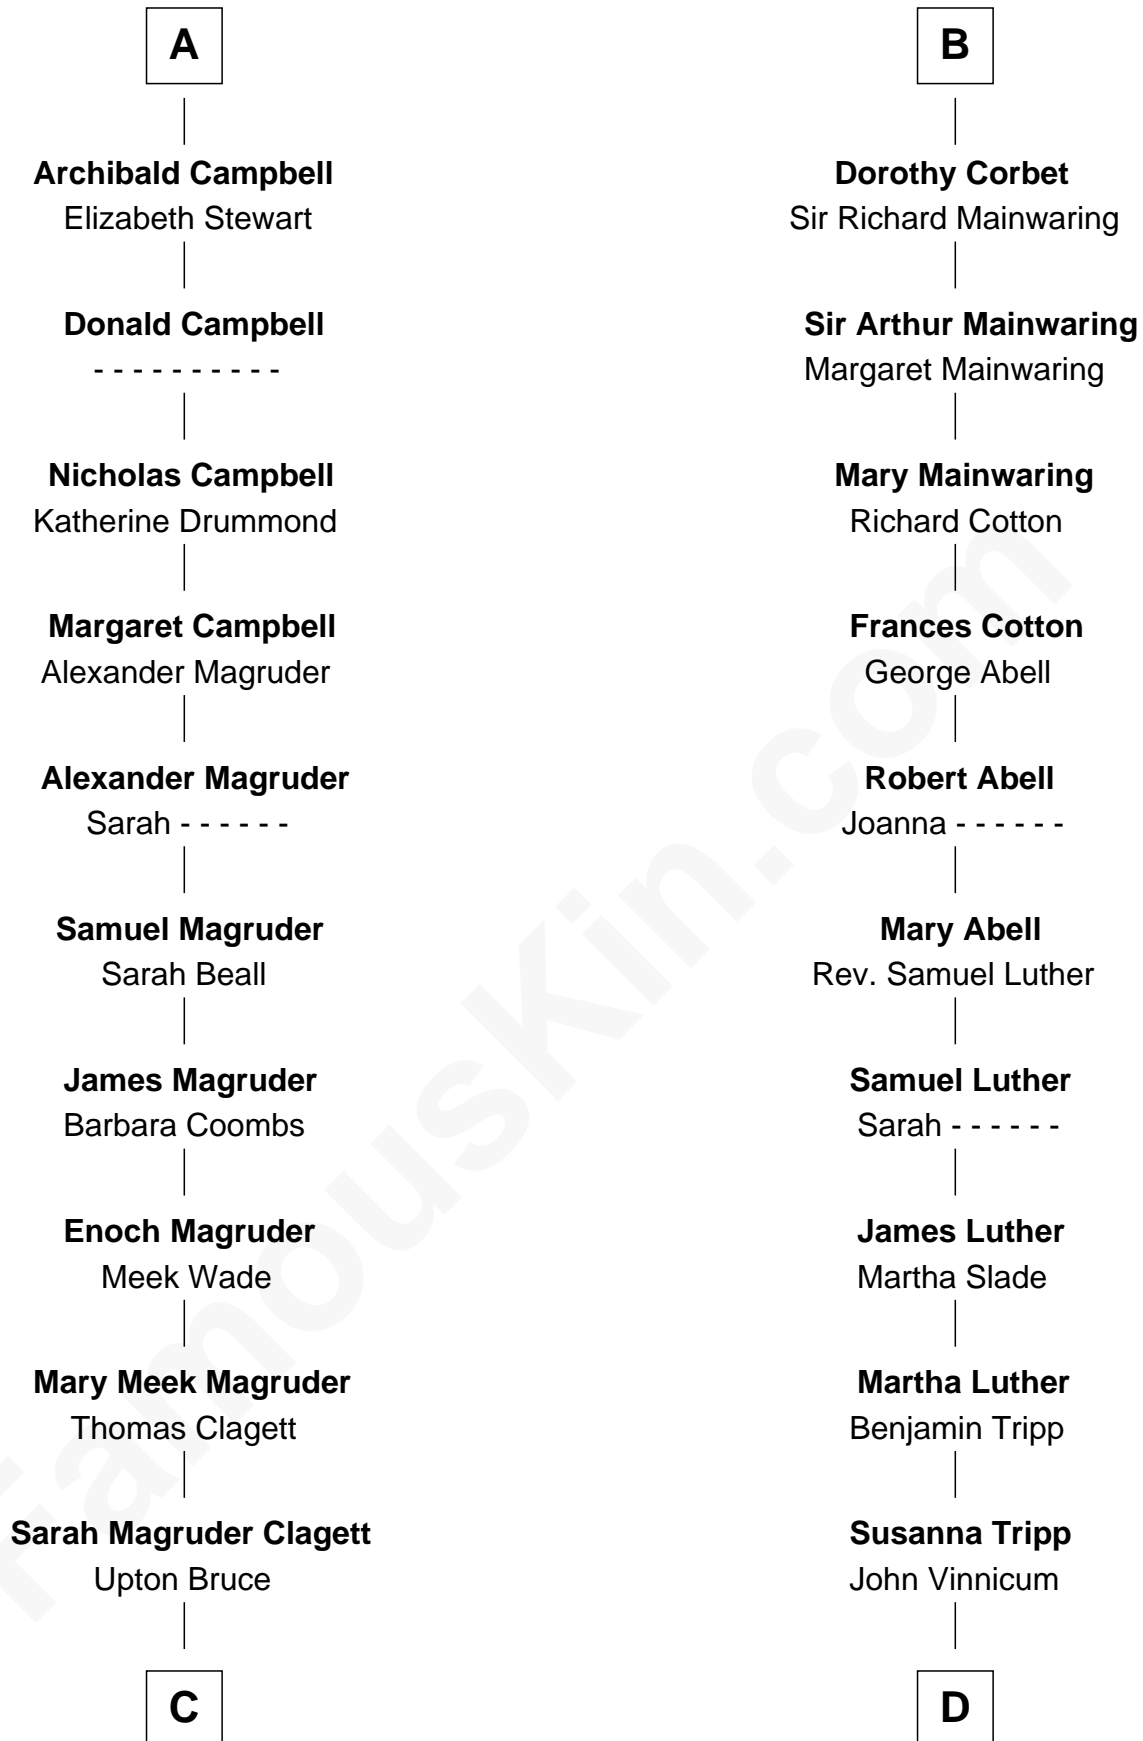

FamousKin.com

Relationship Chart of

Emily Post

American Author on Etiquette

19th cousin 1 time removed of

Lizzie Borden

Accused Murderess

Sir Richard de Burgh

Margaret - - - - -

Elizabeth de Burgh
Robert I, King of Scotland

Matilda Bruce
Thomas Isaac

Joan Isaac
John de Ergadia

Isabel de Ergadia
Sir John Stewart

Sir Robert Stewart
Joan Stewart

John Stewart
Fingula of the Isles

Isabel Stewart
Colin Campbell

A

Joan de Burgh
Sir John Darcy

Elizabeth Darcy
James le Boteler

James Butler
Anne de Welles

James Butler
Joan Beauchamp

Elizabeth Butler
John Talbot

Ann Talbot
Sir Henry Vernon

Elizabeth Vernon
Sir Robert Corbet

B

C

Marian Bruce

William Price

Bruce Price

Mary Josephine Lee

Emily Post