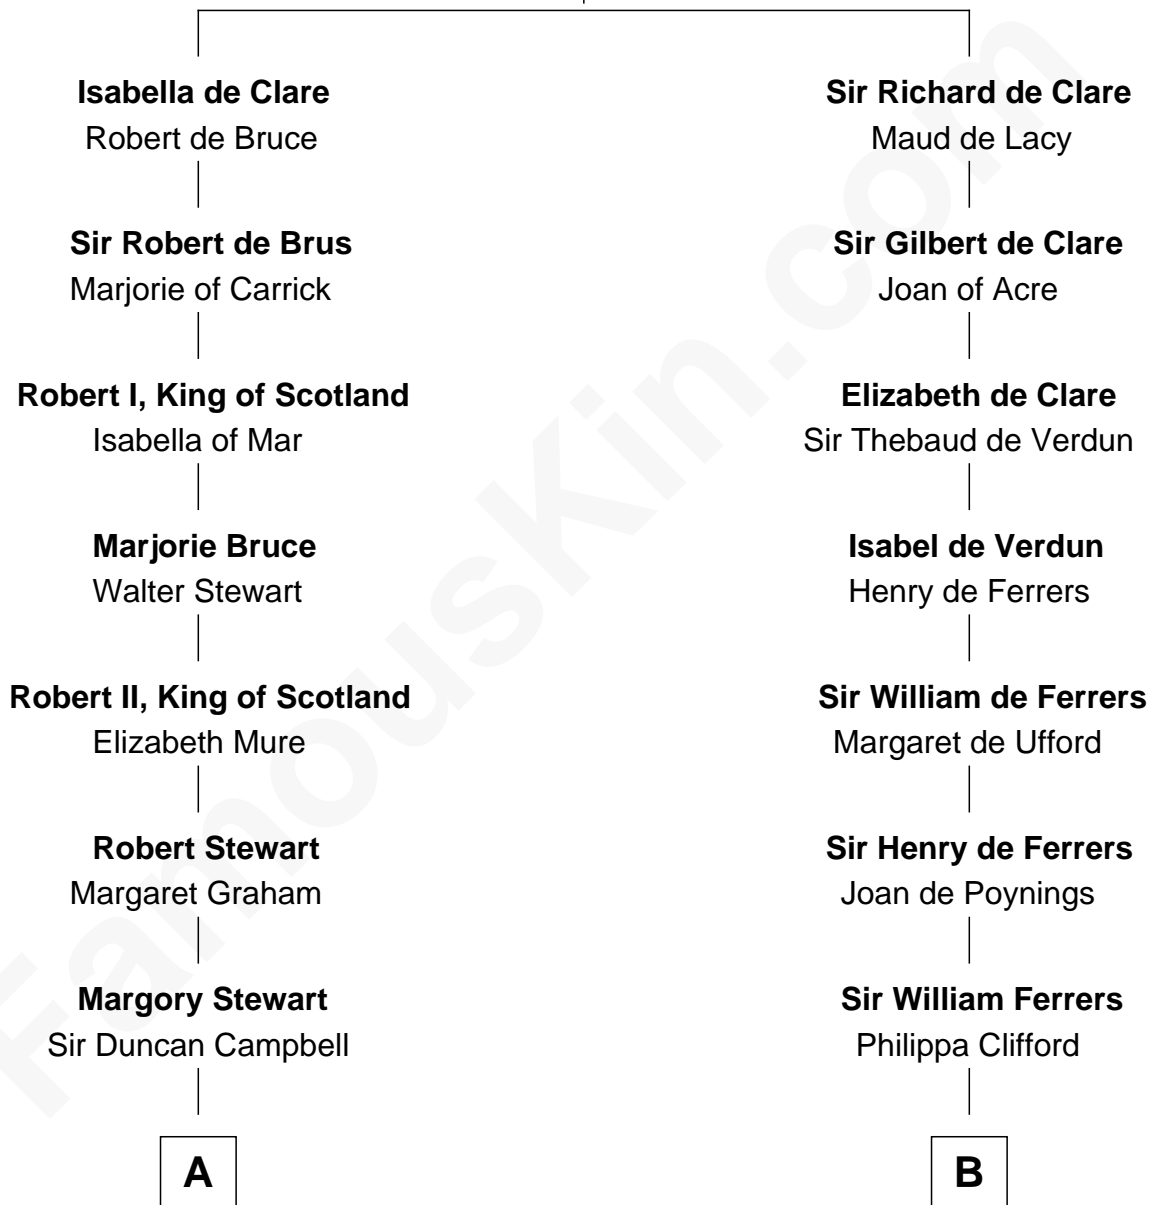

Gilbert de Clare

Isabel Marshal