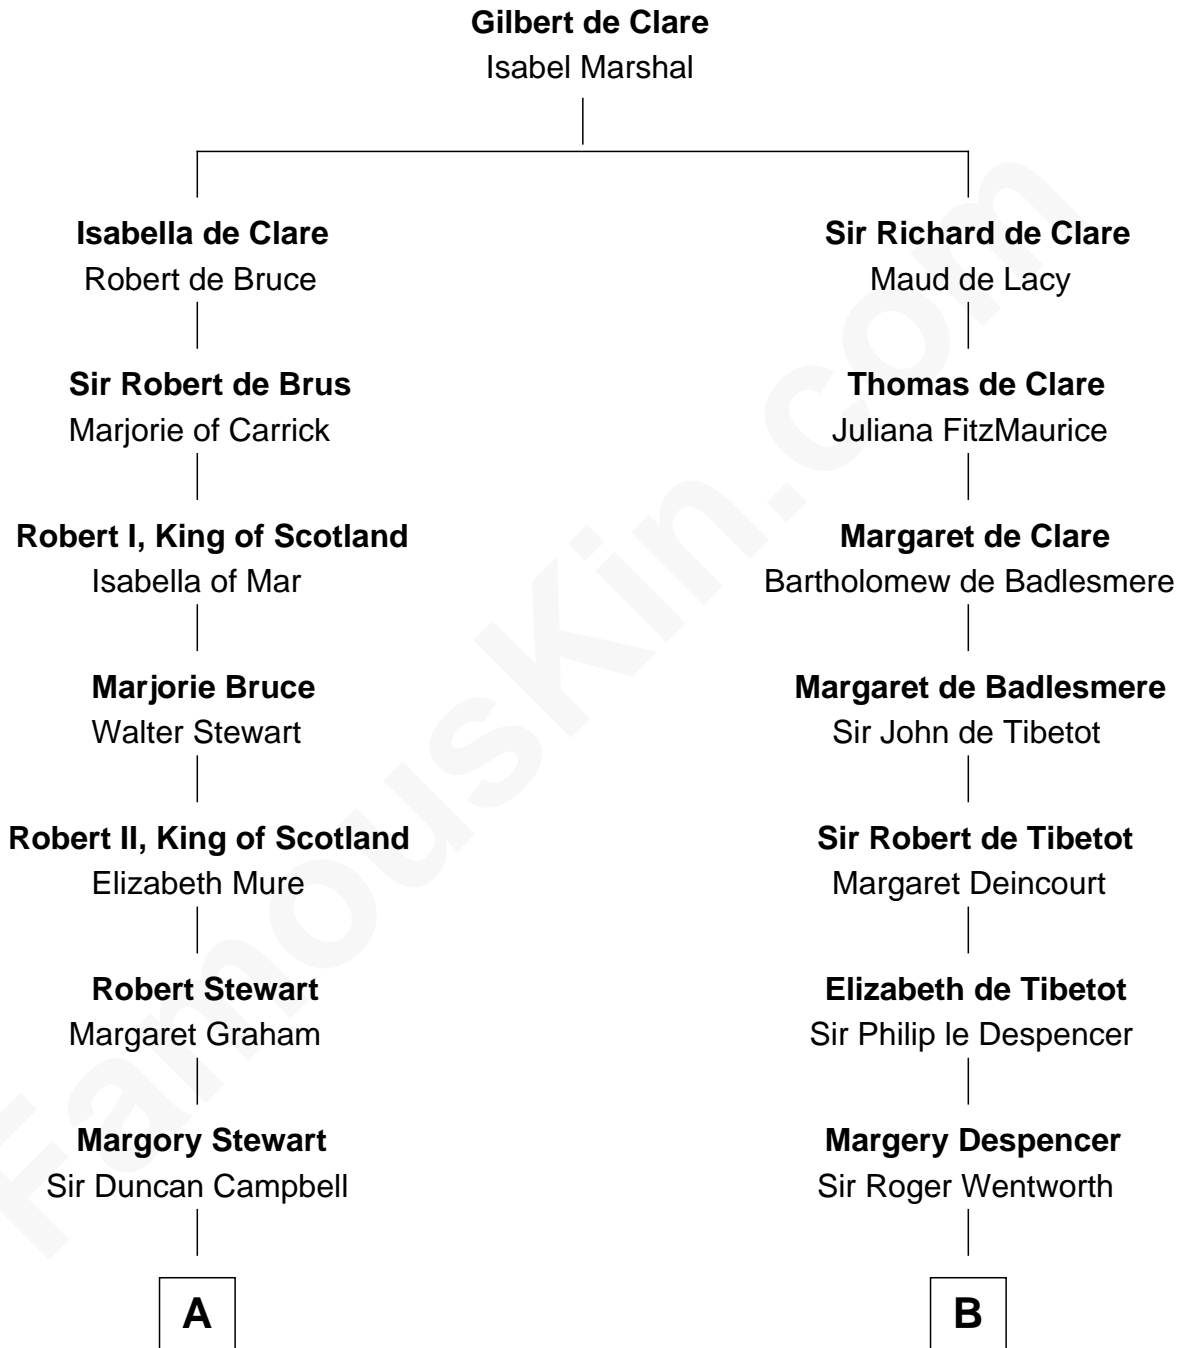

FamousKin.com

Relationship Chart of

Emily Post

American Author on Etiquette

14th cousin 7 times removed of

Rev. George Burroughs

Executed for Witchcraft, Salem 1692

C