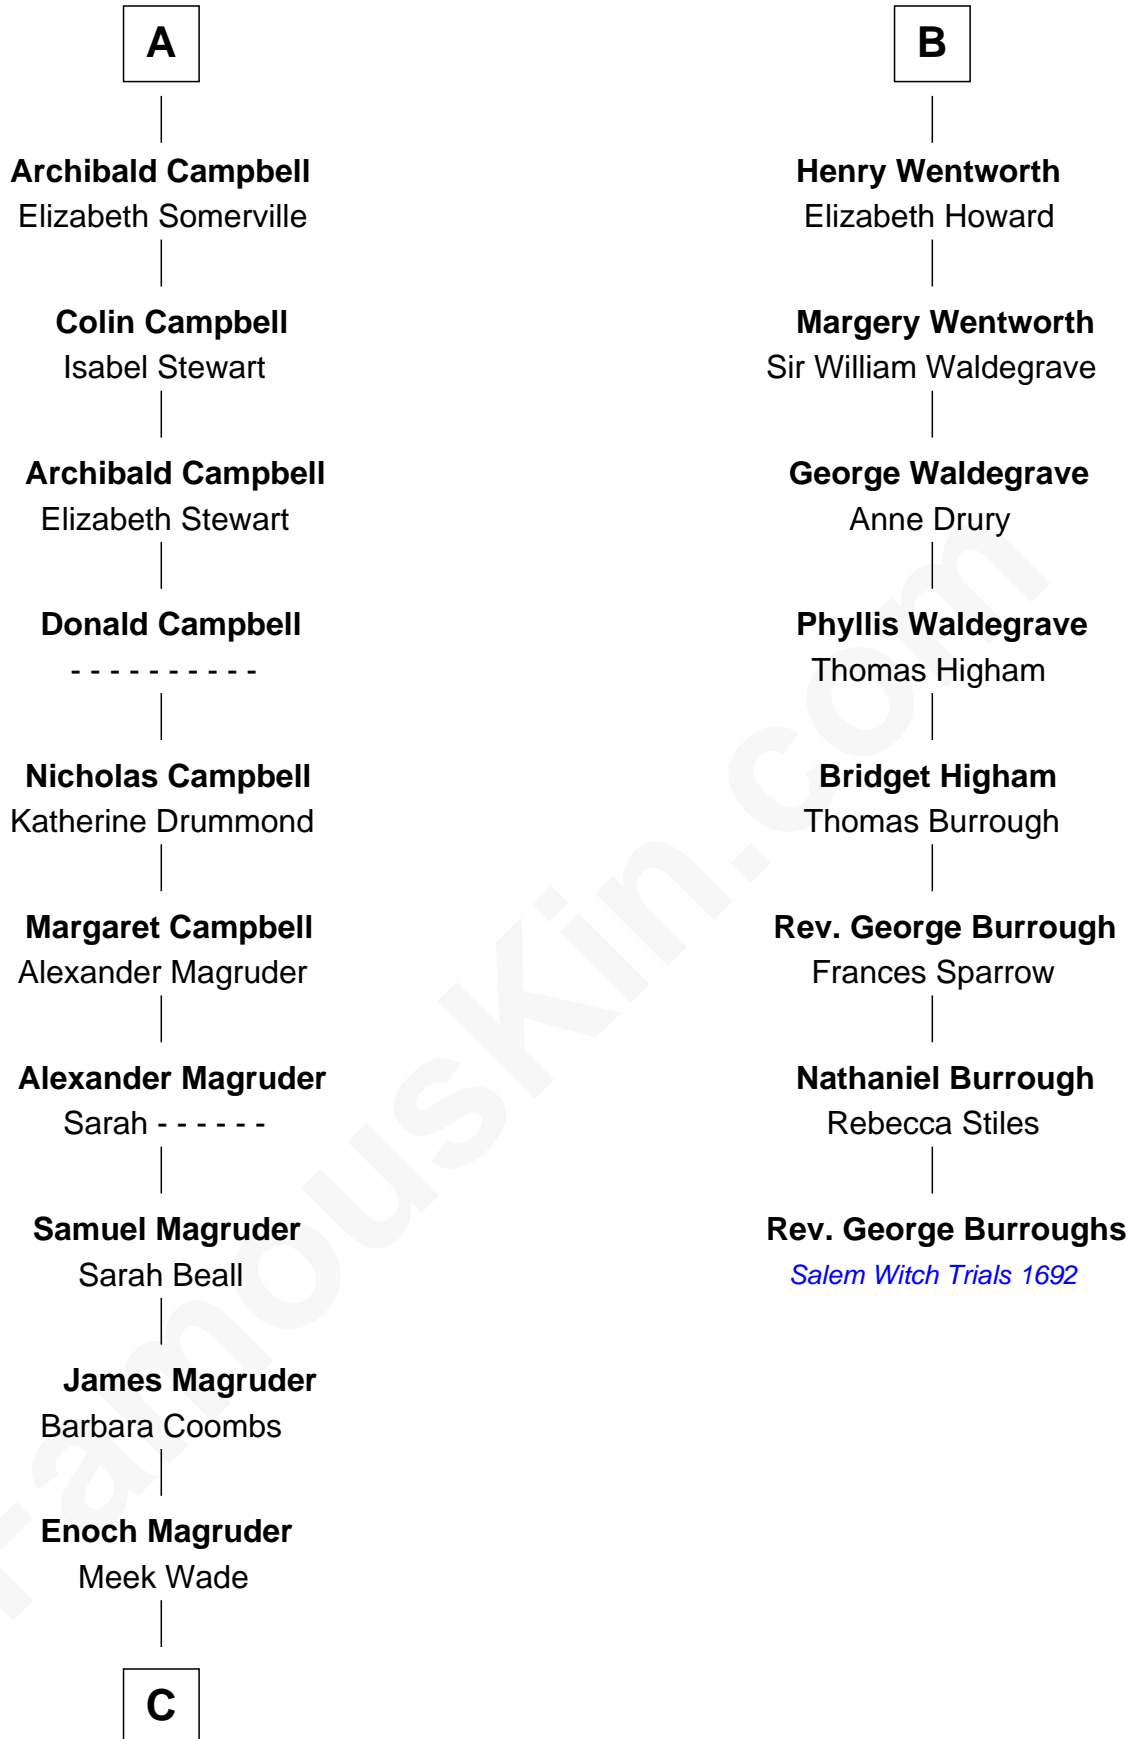

FamousKin.com

Relationship Chart of

Emily Post

American Author on Etiquette

14th cousin 7 times removed of

Rev. George Burroughs

Executed for Witchcraft, Salem 1692

C