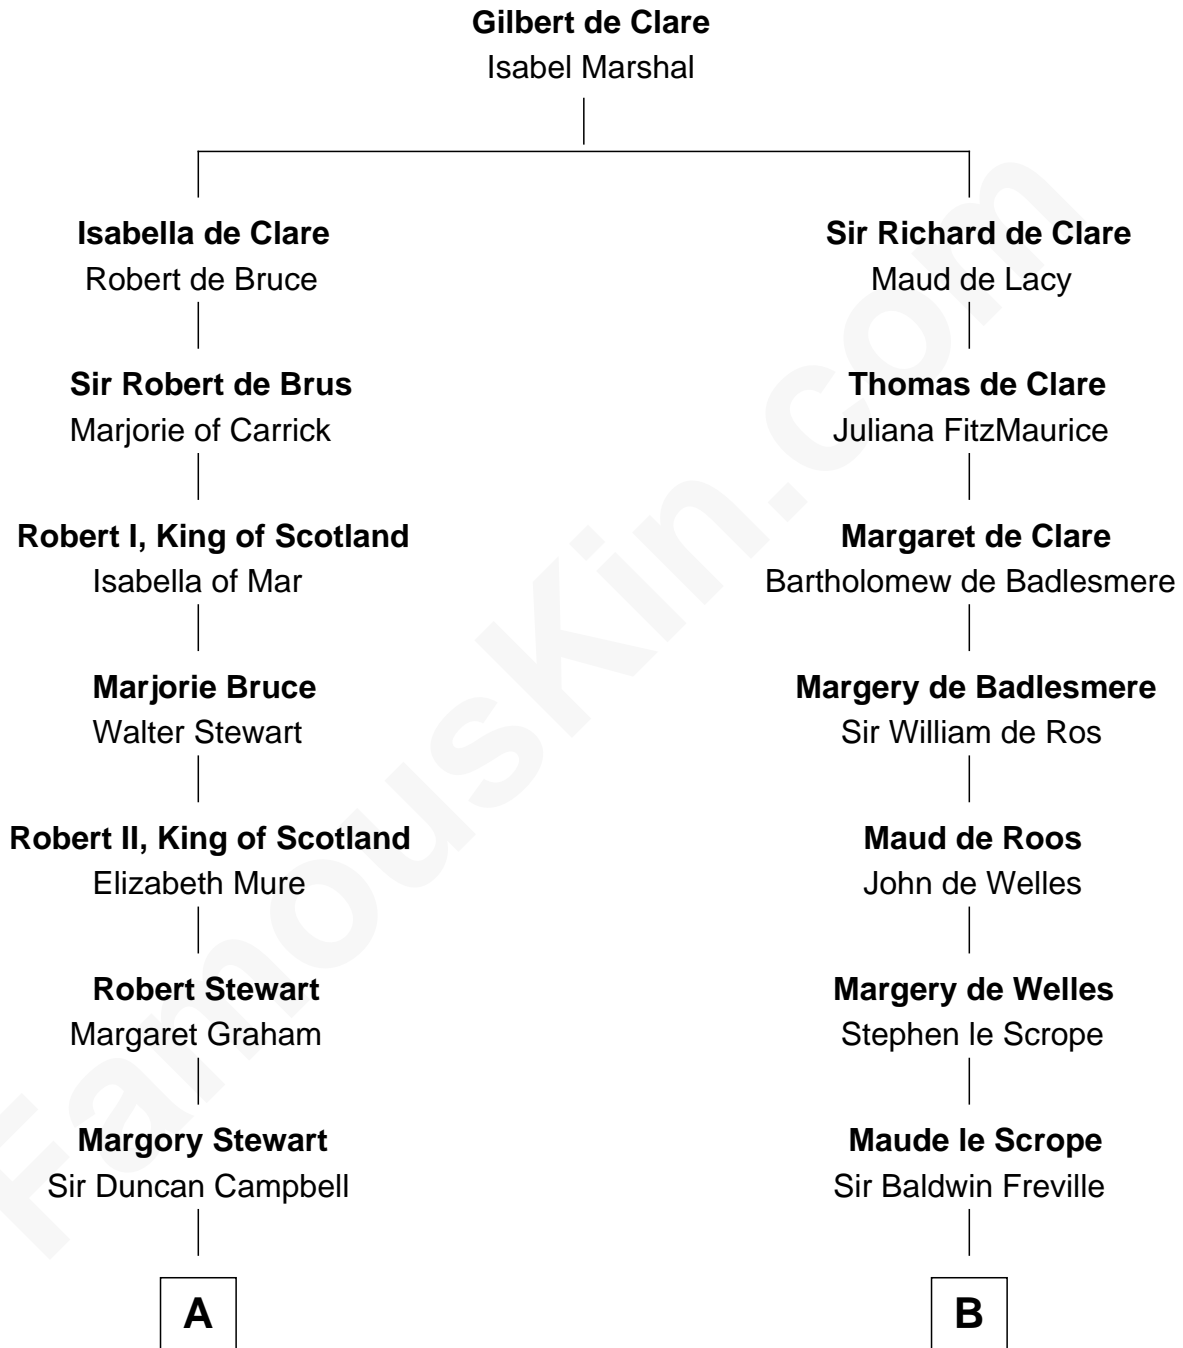

FamousKin.com

Relationship Chart of

Emily Post

American Author on Etiquette

21st cousin of

William Henry Moore

Co-Founder, U.S. Steel and Nabisco

C

Mary Meek Magruder

Thomas Clagett

Sarah Magruder Clagett

Upton Bruce

Marian Bruce

William Price

Bruce Price

Mary Josephine Lee

Mary Bradley

Rachael Arvilla Beckwith

Nathaniel Ford Moore

William Henry Moore

Co-Founder, U.S. Steel and Nabisco

FamousKin.com