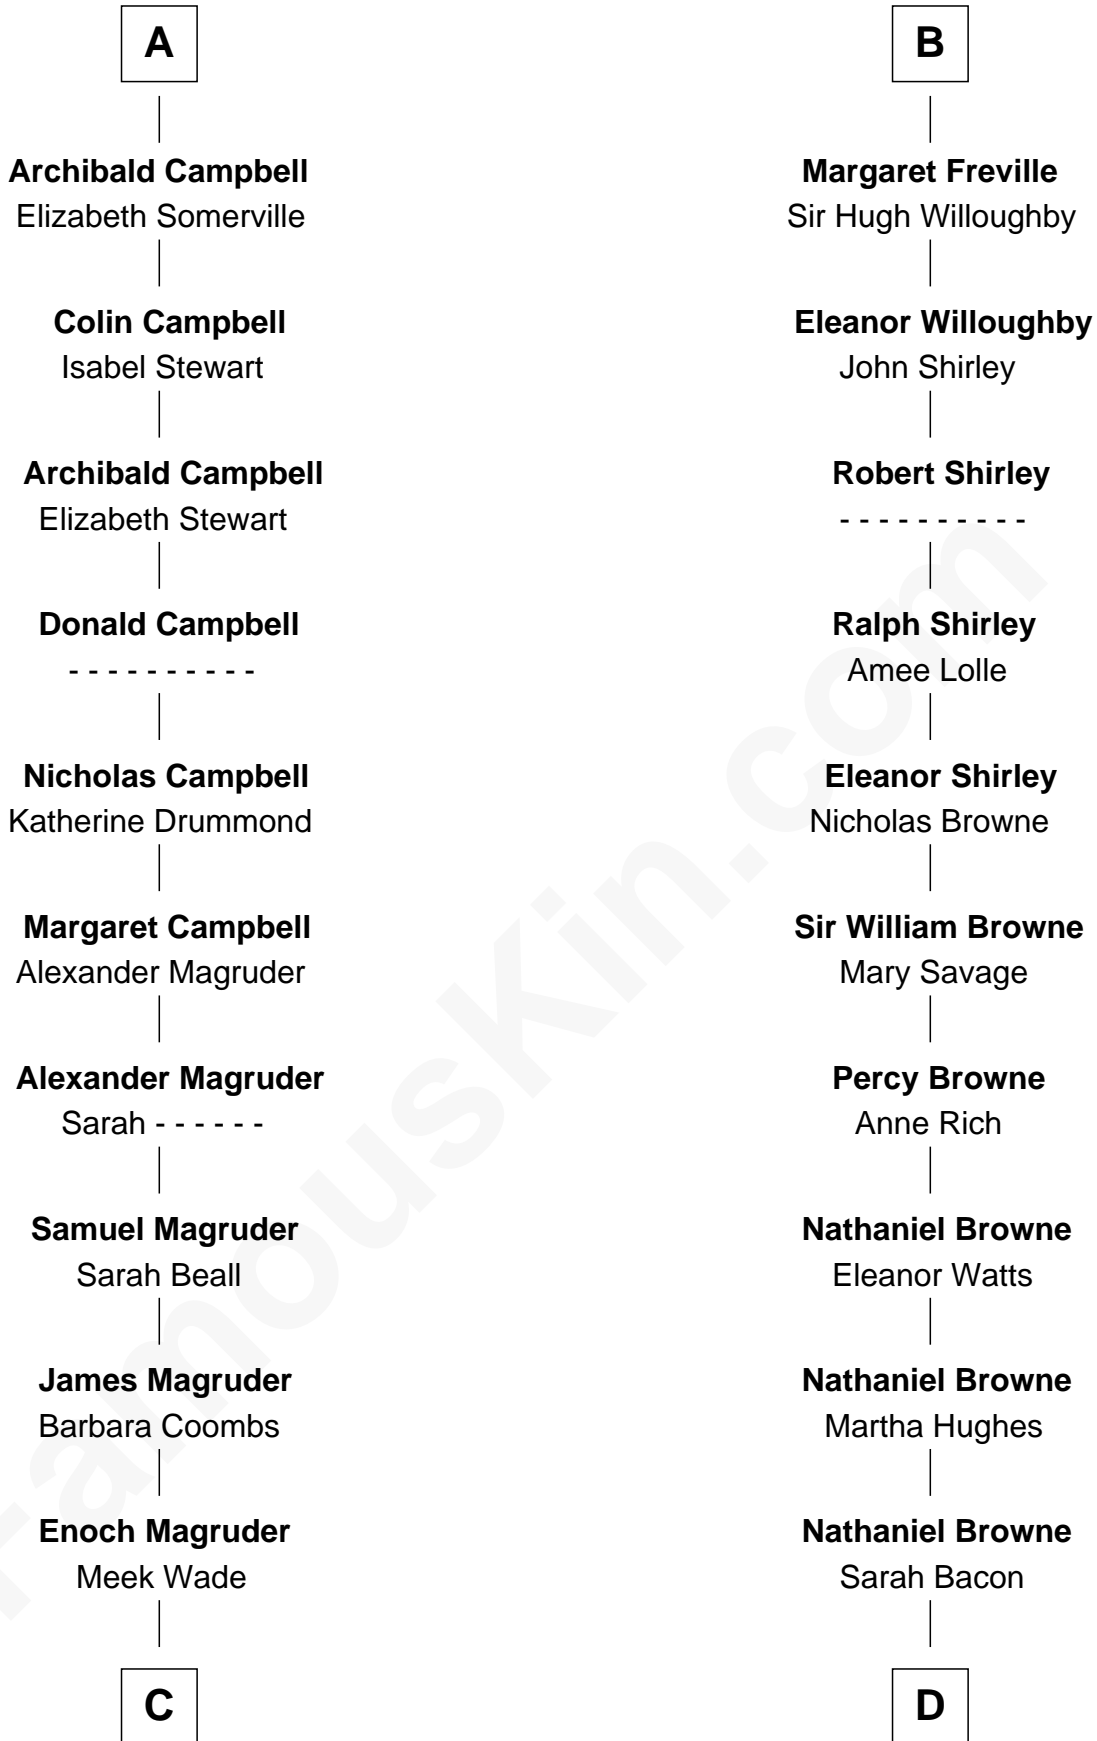

FamousKin.com

Relationship Chart of

Emily Post

American Author on Etiquette

21st cousin of

William Henry Moore

Co-Founder, U.S. Steel and Nabisco

C

Mary Meek Magruder

Thomas Clagett

Sarah Magruder Clagett

Upton Bruce

Marian Bruce

William Price

Bruce Price

Mary Josephine Lee

Mary Bradley

Rachael Arvilla Beckwith

Nathaniel Ford Moore

William Henry Moore

Co-Founder, U.S. Steel and Nabisco

FamousKin.com