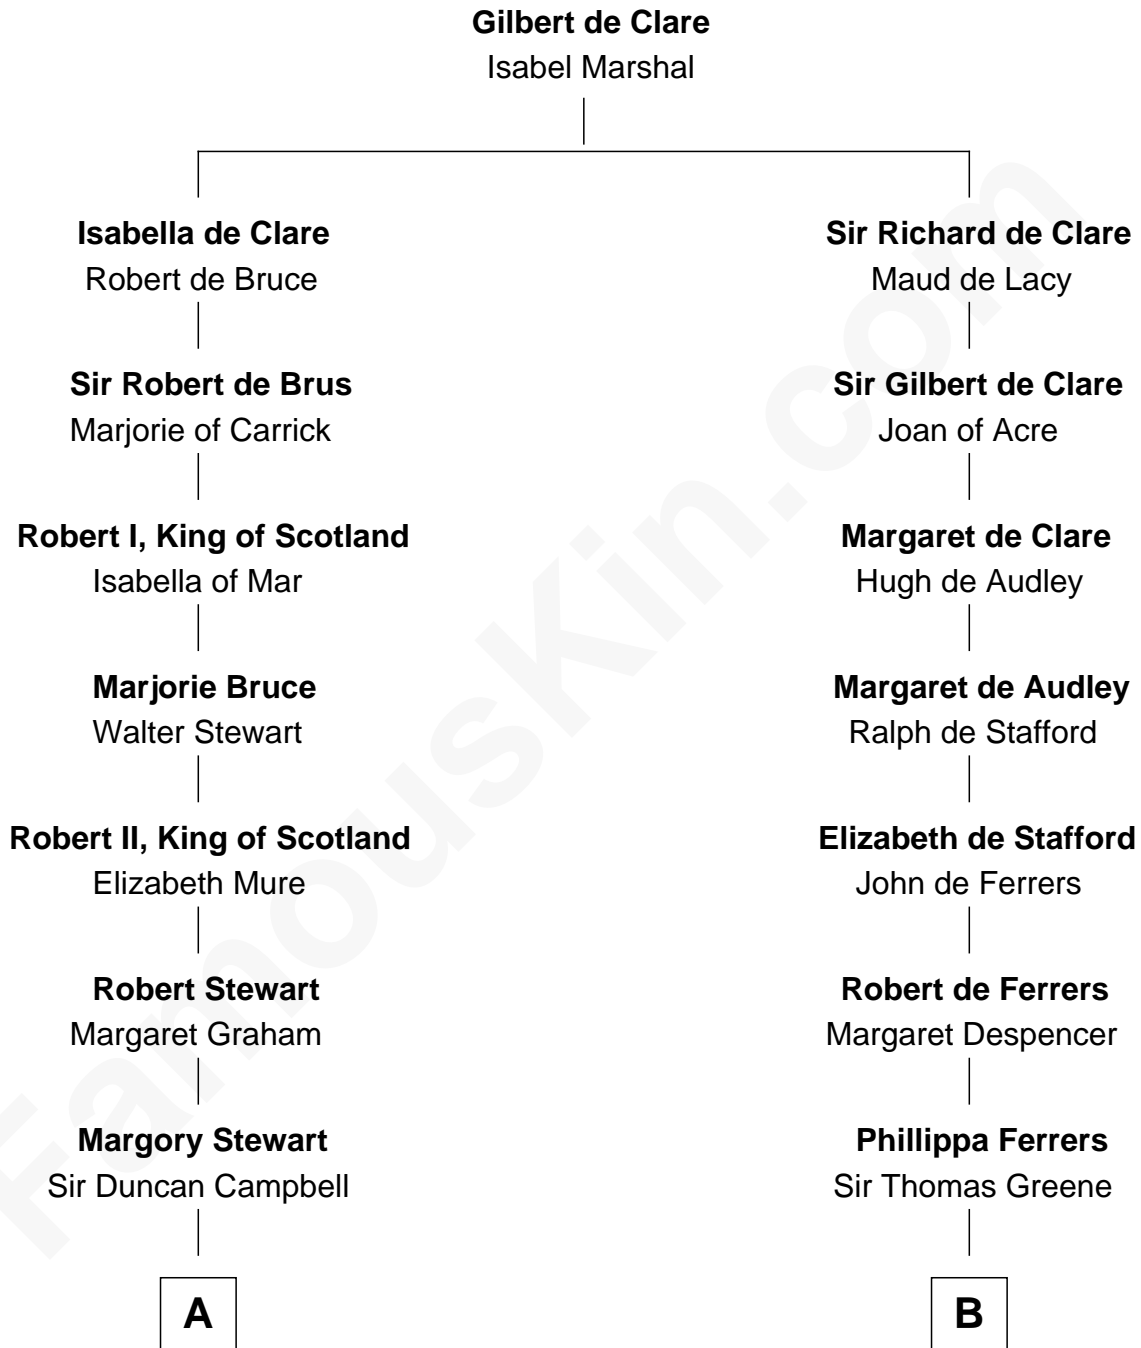

FamousKin.com

Relationship Chart of

Emily Post

American Author on Etiquette

19th cousin 2 times removed of

John Taylor Gilman

5th Governor of New Hampshire

C

5th Governor of New Hampshire

FamousKin.com