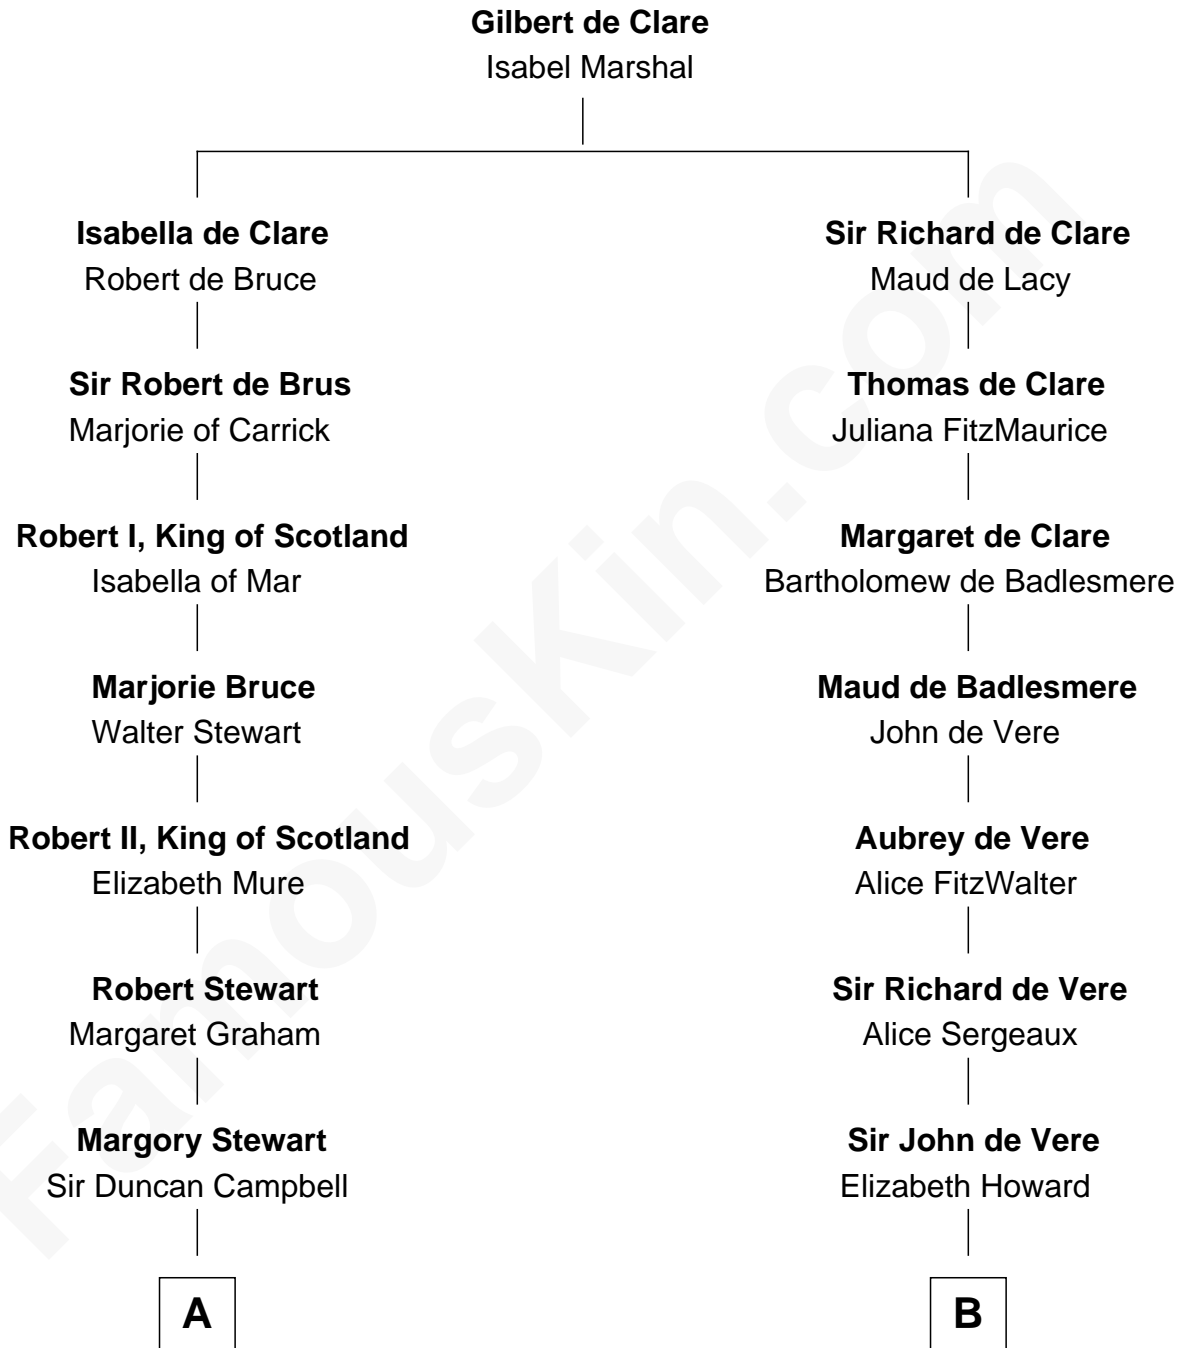

FamousKin.com

Relationship Chart of

Emily Post

American Author on Etiquette

19th cousin 2 times removed of

Daniel Burnham

World's Columbian Expo Architect

C

Mary Meek Magruder
Thomas Clagett

Sarah Magruder Clagett
Upton Bruce

Marian Bruce
William Price

Bruce Price
Mary Josephine Lee

Emily Post
American Author on Etiquette

D

Holland Weeks
Harriot Byron Hopkins

Elizabeth Keith Weeks
Edwin Arnold Burnham