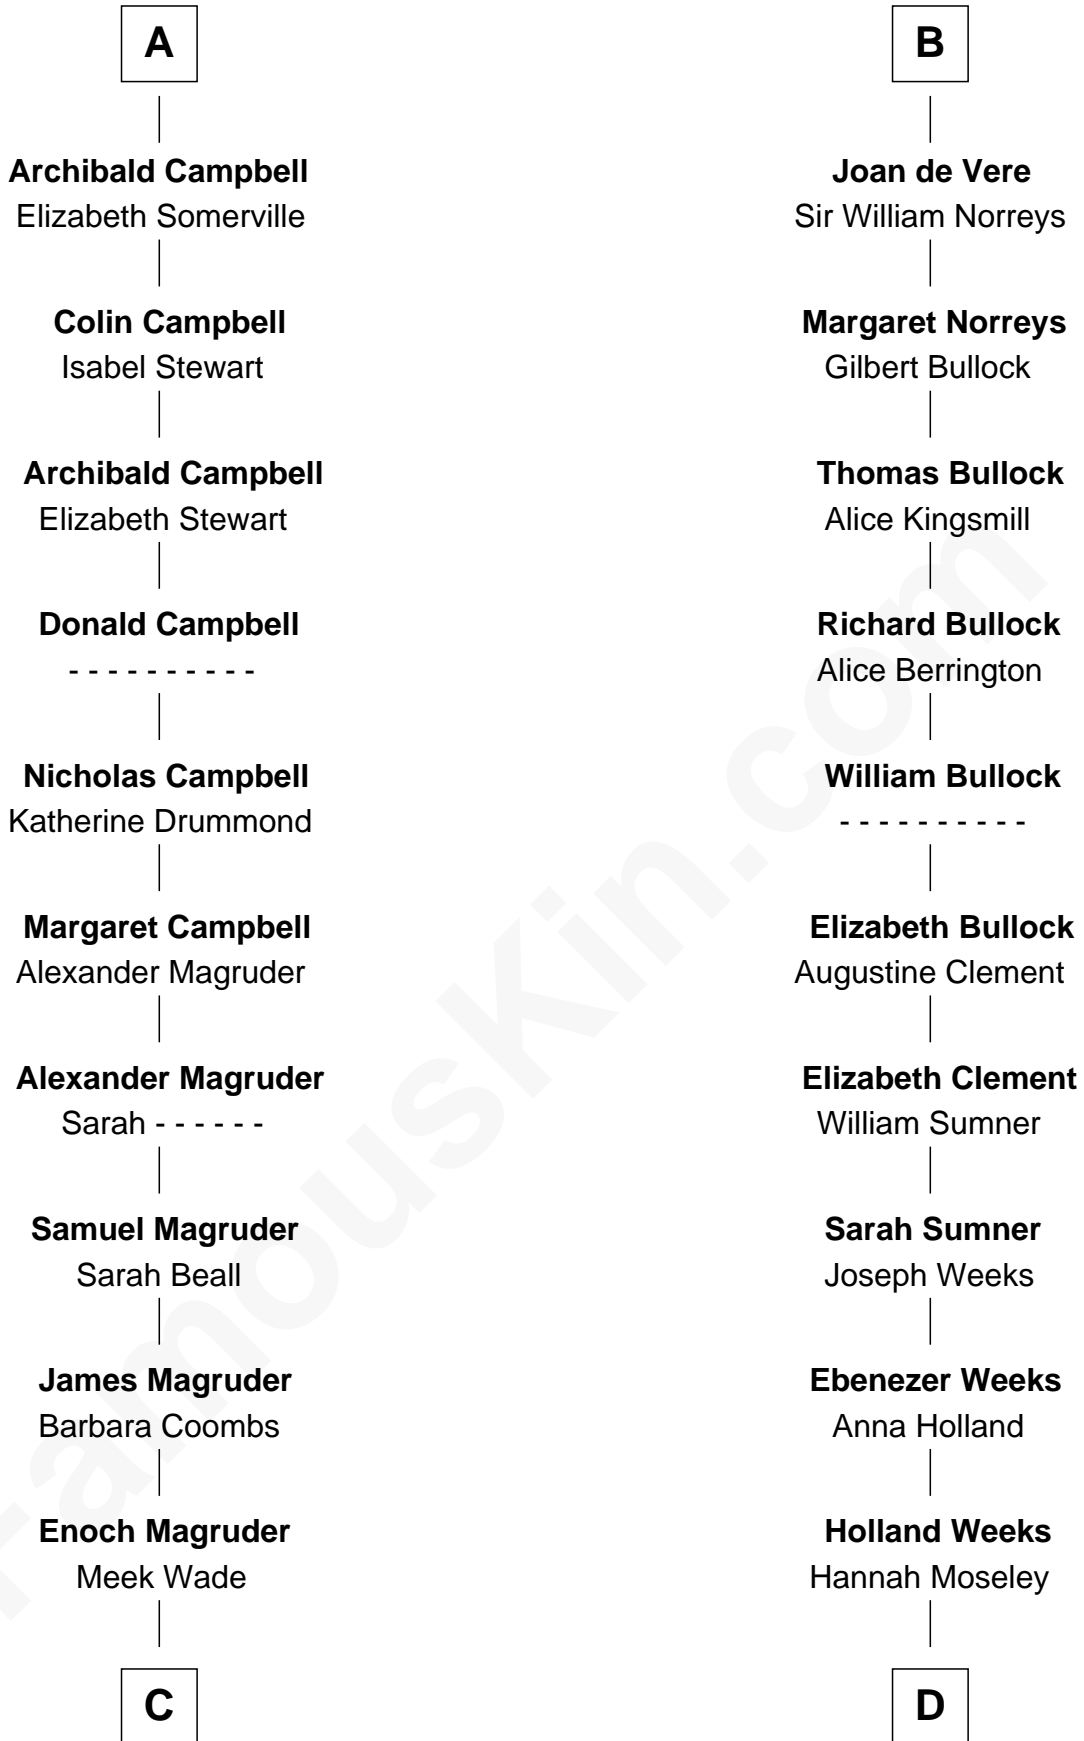

FamousKin.com

Relationship Chart of

Emily Post

American Author on Etiquette

19th cousin 2 times removed of

Daniel Burnham

World's Columbian Expo Architect

C

Mary Meek Magruder
Thomas Clagett

Sarah Magruder Clagett
Upton Bruce

Marian Bruce
William Price

Bruce Price
Mary Josephine Lee

Emily Post
American Author on Etiquette

D

Holland Weeks
Harriot Byron Hopkins

Elizabeth Keith Weeks
Edwin Arnold Burnham