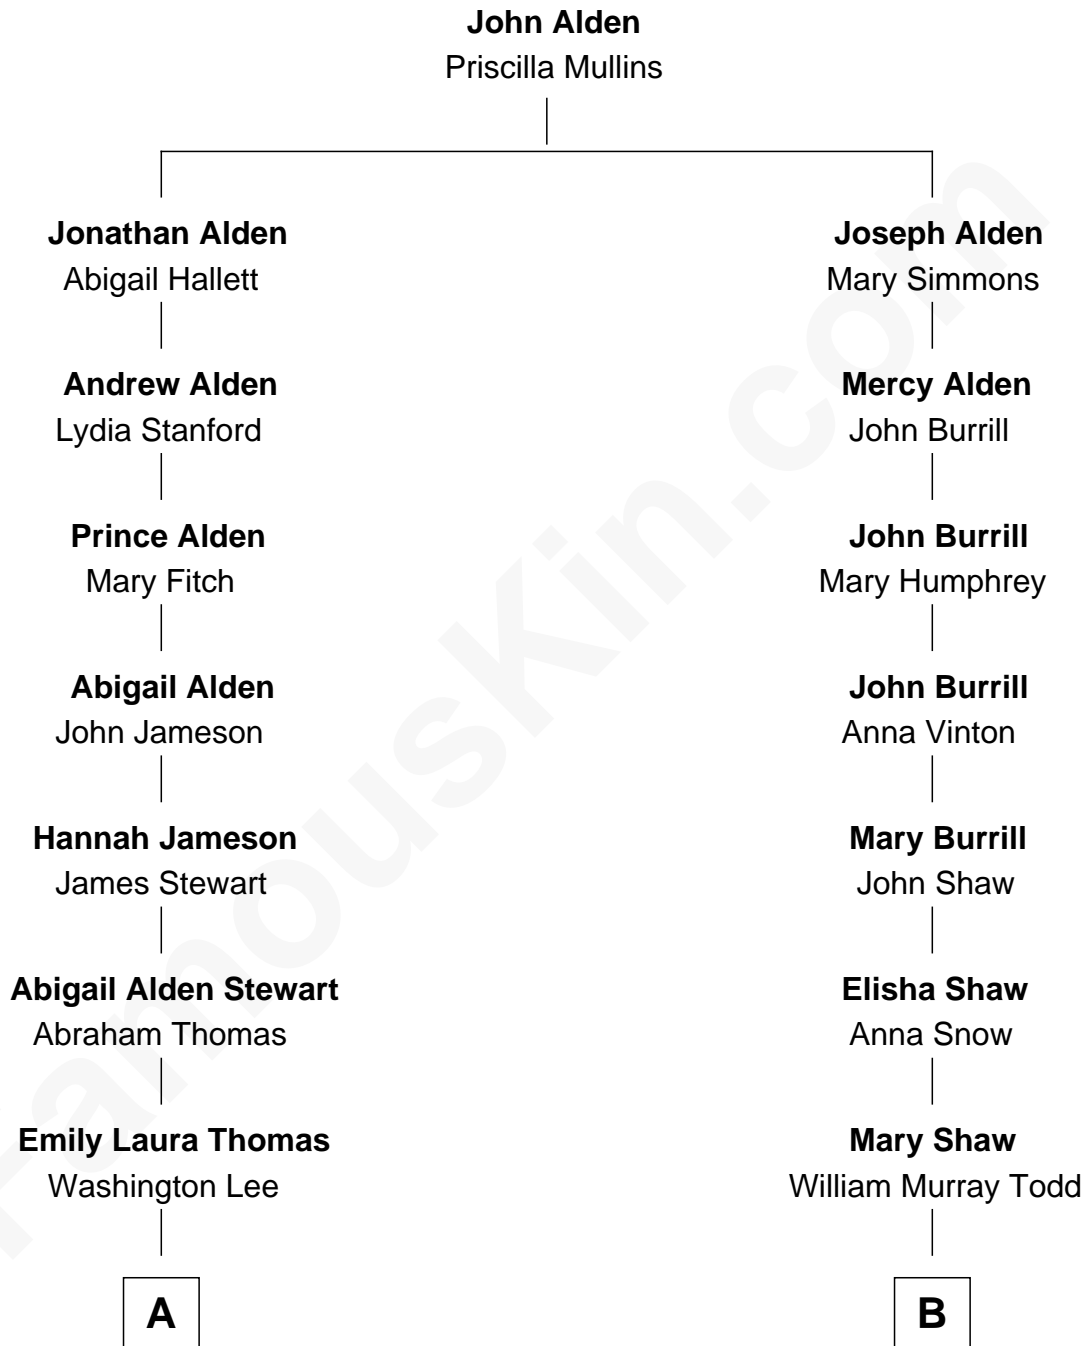

FamousKin.com

Relationship Chart of

Emily Post

American Author on Etiquette

8th cousin 2 times removed of

Tamsin Todd

CEO, Findmypast

FamousKin.com