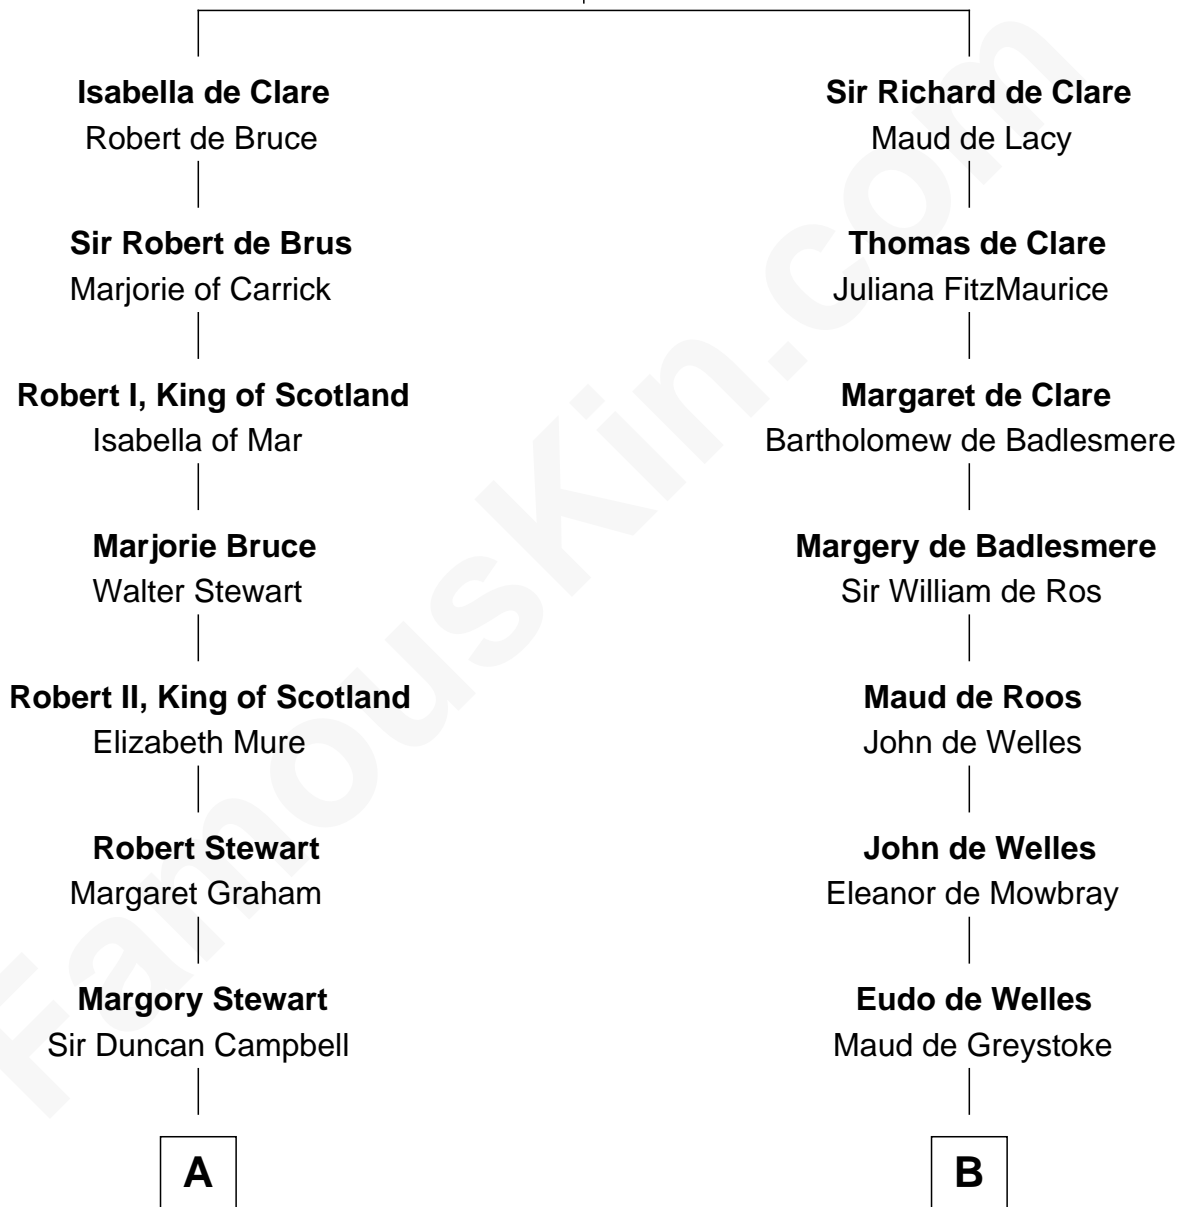

Arthur Ryerson

RMS Titanic Victim

Gilbert de Clare

Isabel Marshal