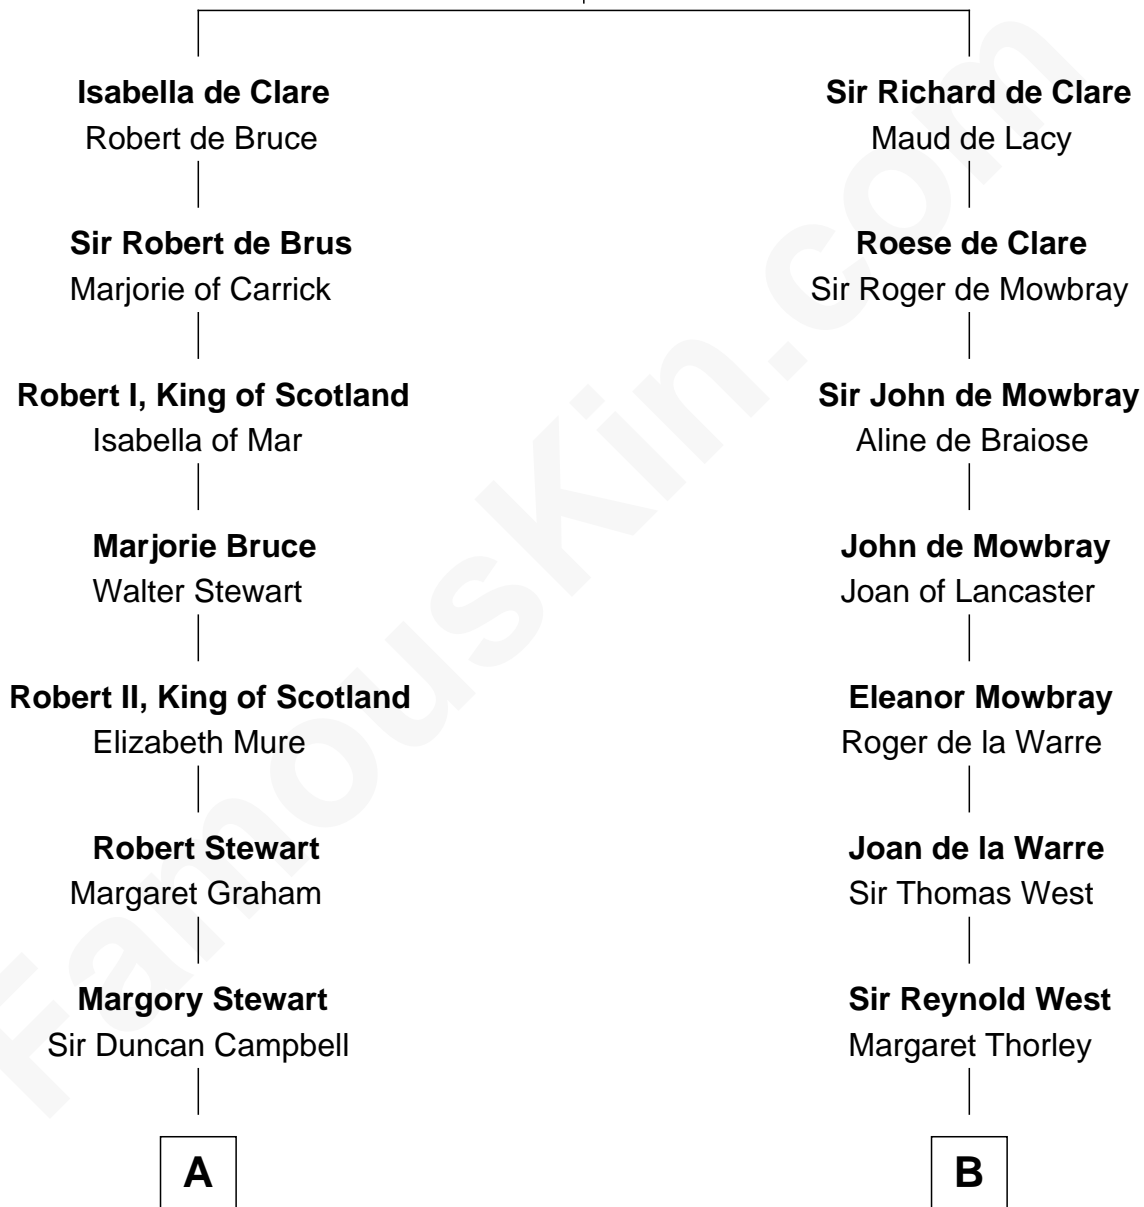

FamousKin.com Relationship Chart of

Emily Post

American Author on Etiquette

21st cousin of

John D. Rockefeller

Founder of the Standard Oil Company

Gilbert de Clare

Isabel Marshal