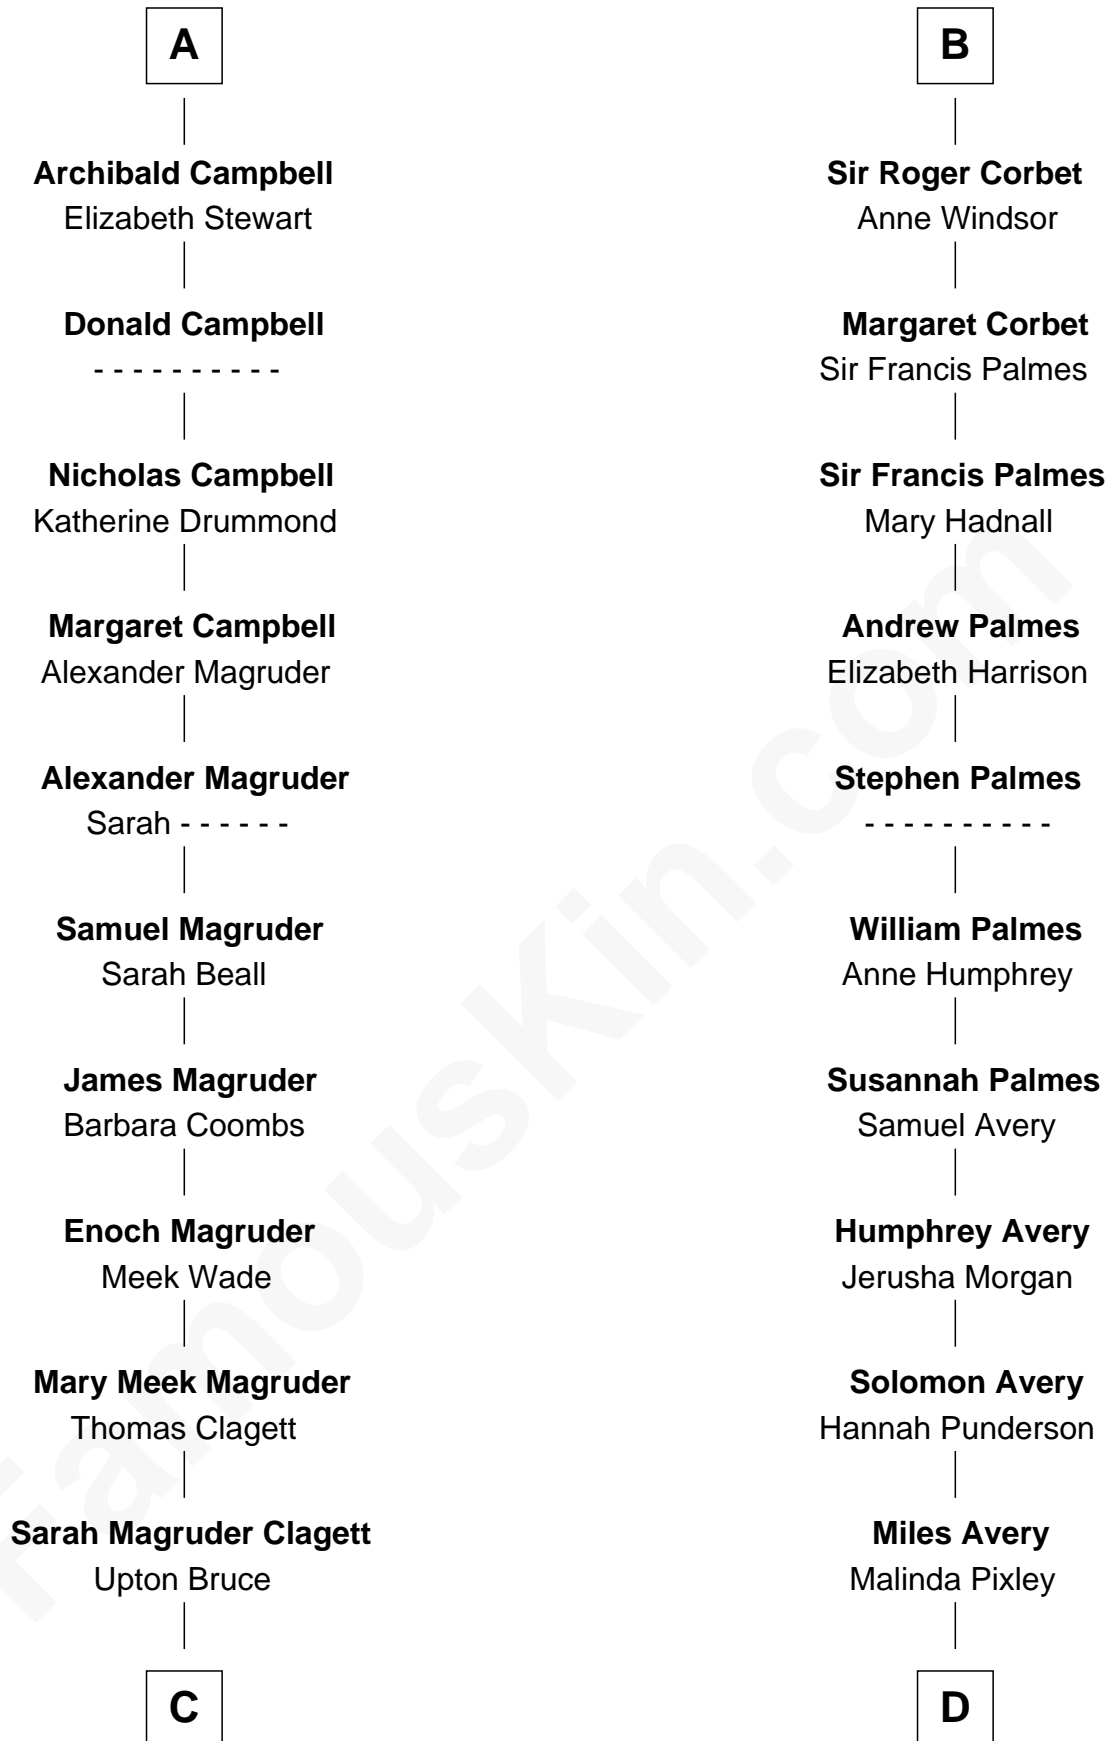

FamousKin.com

Relationship Chart of

Emily Post

American Author on Etiquette

19th cousin 2 times removed of

Nelson Rockefeller

41st U.S. Vice-President

Sir Richard de Burgh

Margaret - - - - -

Elizabeth de Burgh
Robert I, King of Scotland

Matilda Bruce
Thomas Isaac

Joan Isaac
John de Ergadia

Isabel de Ergadia
Sir John Stewart

Sir Robert Stewart
Joan Stewart

John Stewart
Fingula of the Isles

Isabel Stewart
Colin Campbell

A

Joan de Burgh
Sir John Darcy

Elizabeth Darcy
James le Boteler

James Butler
Anne de Welles

James Butler
Joan Beauchamp

Elizabeth Butler
John Talbot

Ann Talbot
Sir Henry Vernon

Elizabeth Vernon
Sir Robert Corbet

B

C

Marian Bruce

William Price

Bruce Price

Mary Josephine Lee

Emily Post