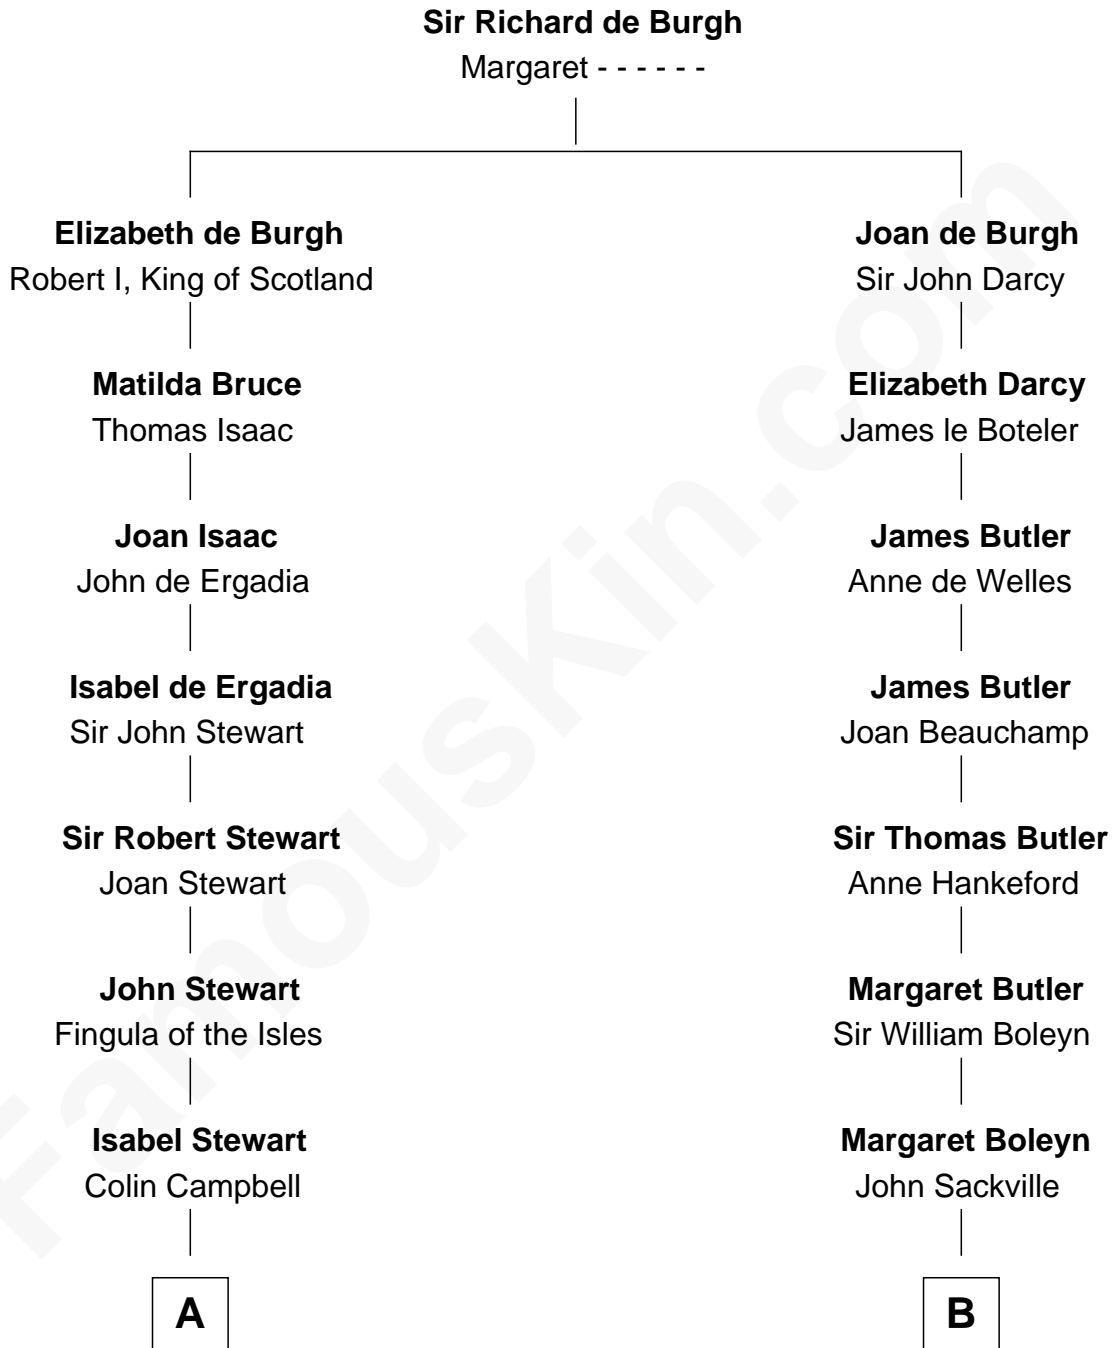

FamousKin.com

Relationship Chart of

Emily Post

American Author on Etiquette

15th cousin 4 times removed of

Lord Charles Cornwallis

British Commander at Siege of Yorktown

C

—
Marian Bruce

William Price

—
Bruce Price

Mary Josephine Lee

—
Emily Post

American Author on Etiquette

FamousKin.com