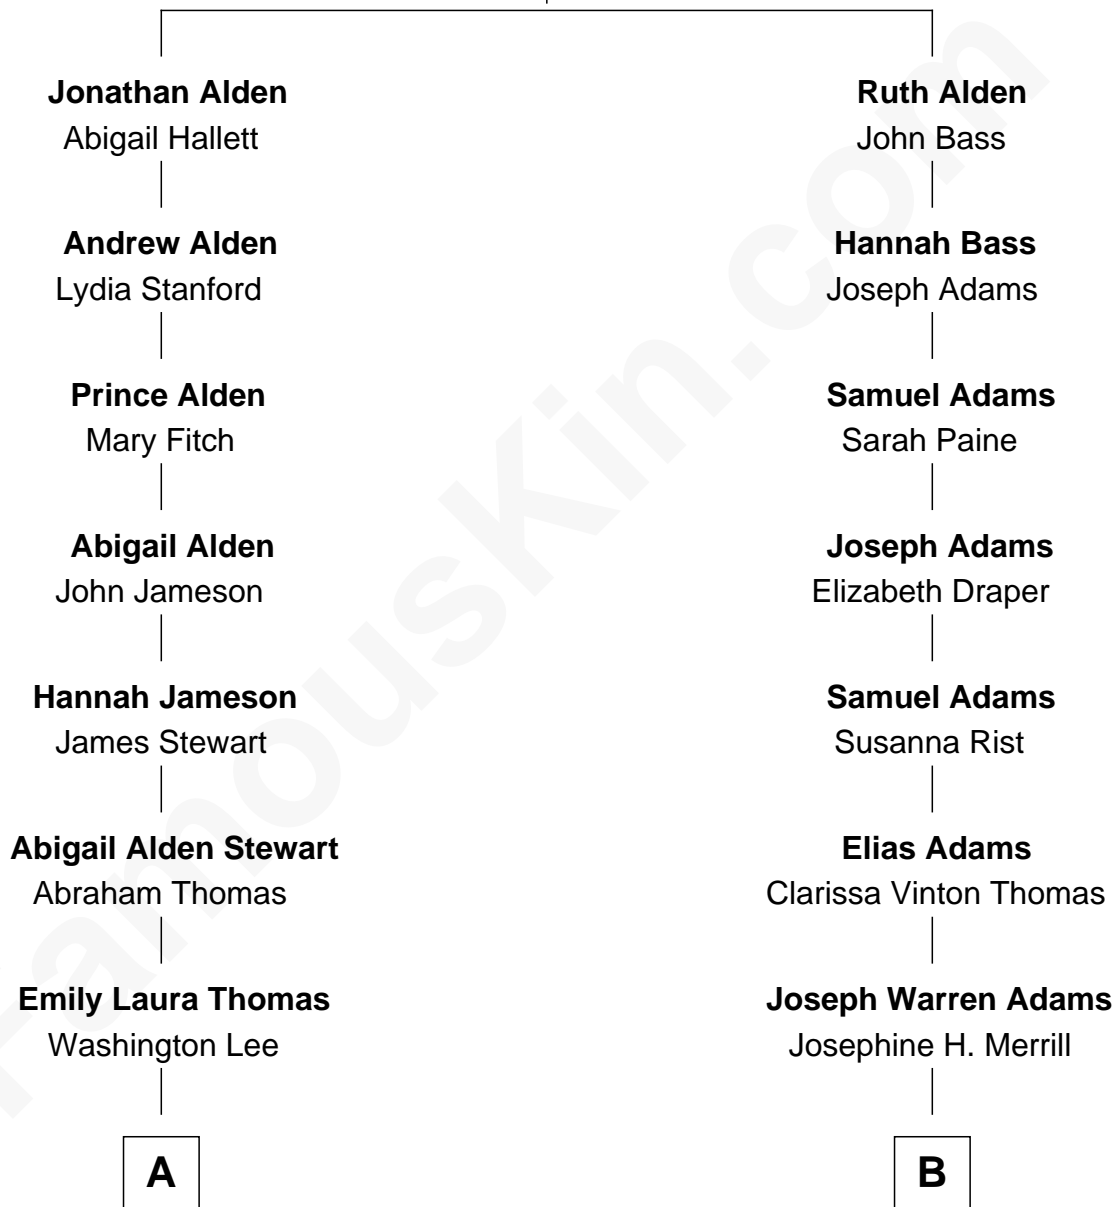

FamousKin.com Relationship Chart of

Emily Post

American Author on Etiquette

8th cousin 1 time removed of

Raquel Welch

Movie Actress

John Alden
Priscilla Mullins

A

Mary Josephine Lee

Bruce Price

Emily Post

American Author on Etiquette

B

Clara Louise Adams

Emery Stanford Hall

Josephine Sarah Hall

Armando Carlos Tejada

Raquel Welch

aka Raquel Welch

FamousKin.com