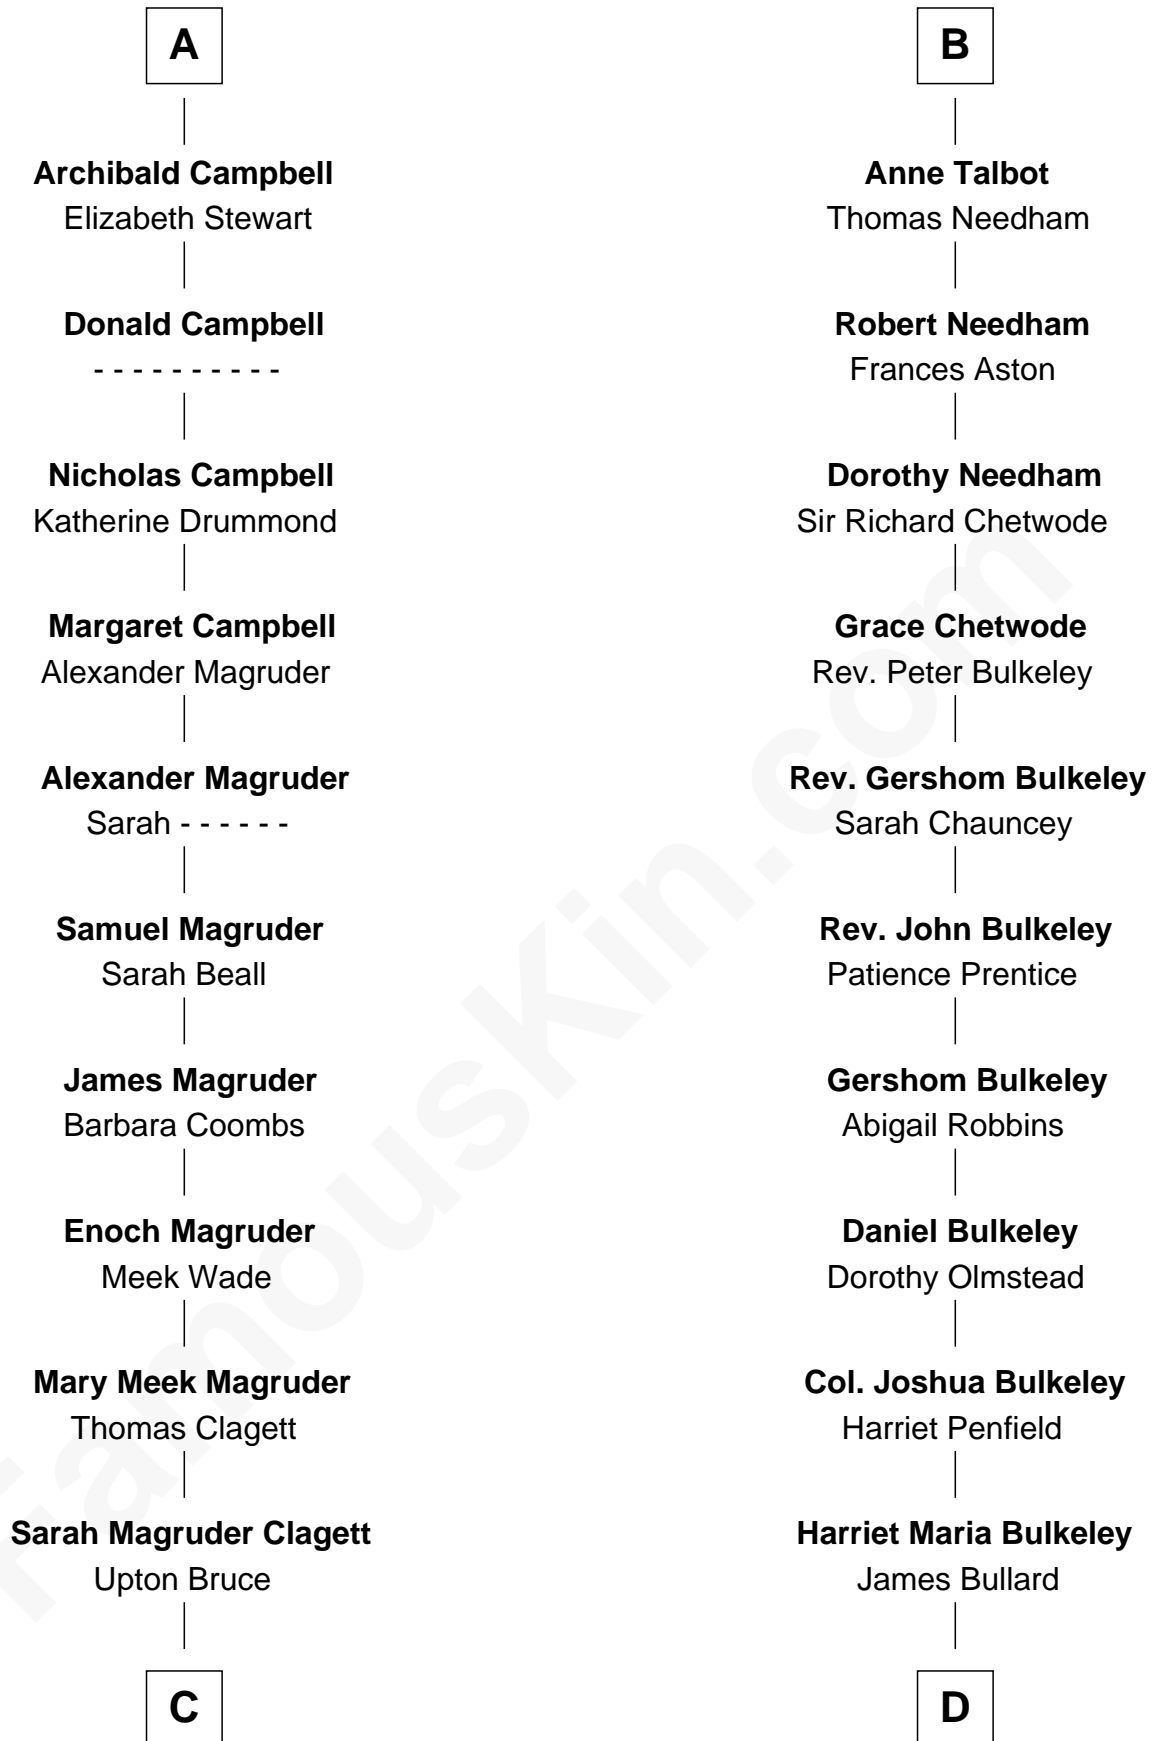

FamousKin.com

Relationship Chart of

Emily Post

American Author on Etiquette

19th cousin 2 times removed of

Michael Bennet

U.S. Senator from Colorado

Sir Richard de Burgh

Margaret - - - - -

Elizabeth de Burgh
Robert I, King of Scotland

Matilda Bruce
Thomas Isaac

Joan Isaac
John de Ergadia

Isabel de Ergadia
Sir John Stewart

Sir Robert Stewart
Joan Stewart

John Stewart
Fingula of the Isles

Isabel Stewart
Colin Campbell

A

Joan de Burgh
Sir John Darcy

Elizabeth Darcy
James le Boteler

James Butler
Anne de Welles

James Butler
Joan Beauchamp

Elizabeth Butler
John Talbot

Sir Gilbert Talbot
Audrey Cotton

Sir John Talbot
Margaret Troutbeck

B

C

Marian Bruce

William Price

Bruce Price

Mary Josephine Lee

Emily Post