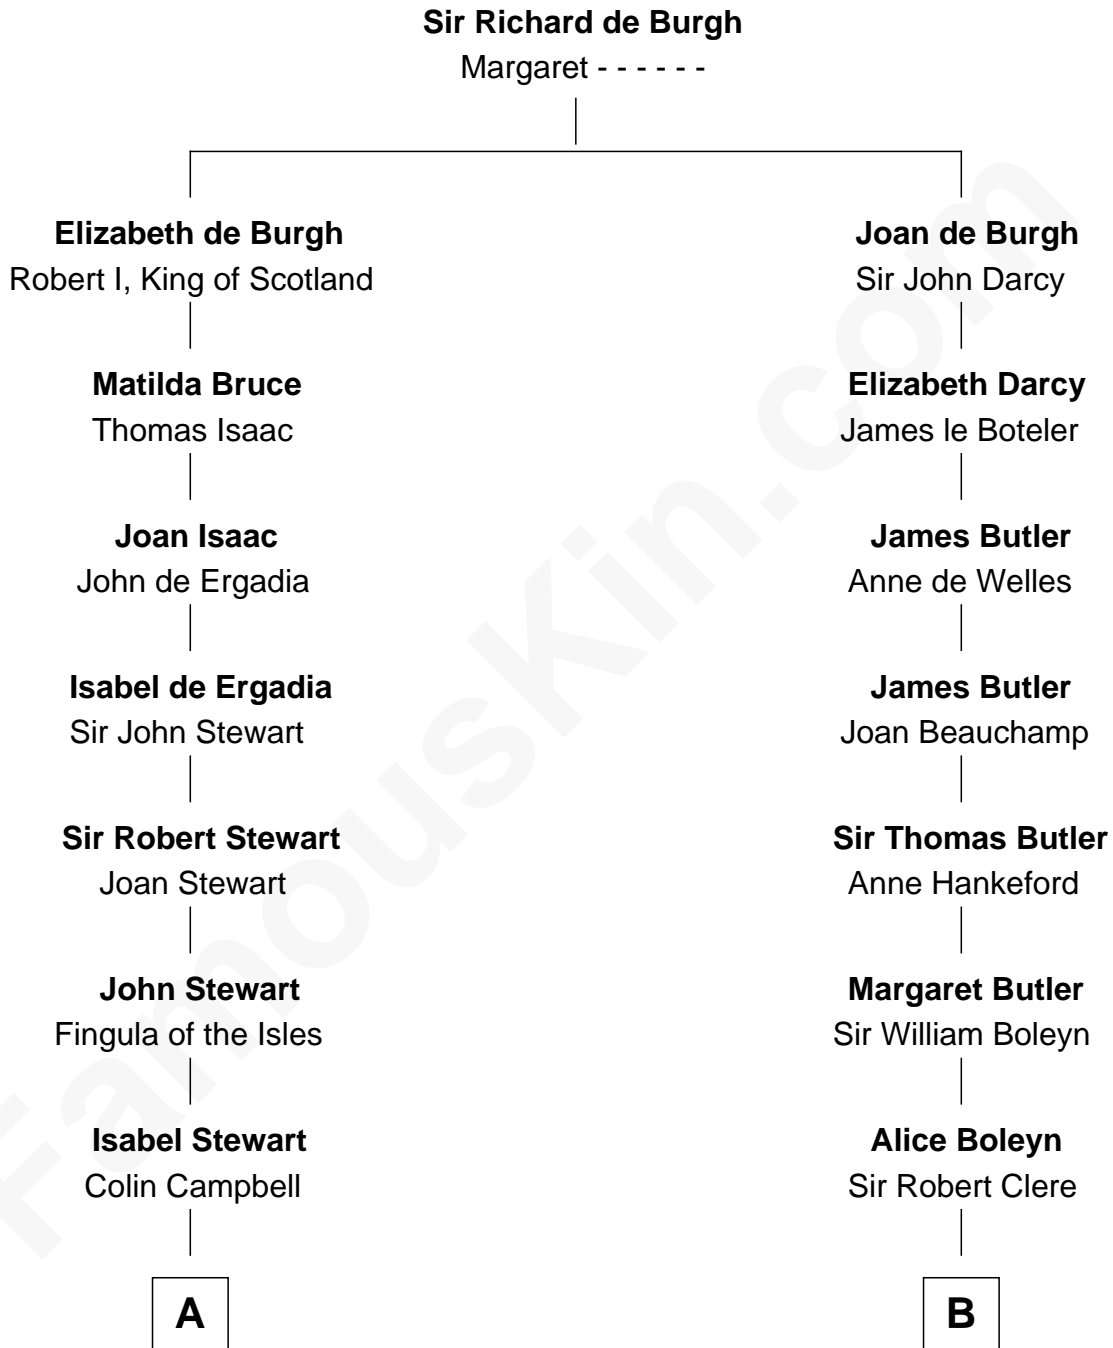

FamousKin.com

Relationship Chart of

Emily Post

American Author on Etiquette

19th cousin 2 times removed of

Mamie (Doud) Eisenhower

First Lady of President Dwight Eisenhower

C

Marian Bruce

William Price

Bruce Price

Mary Josephine Lee

Emily Post

American Author on Etiquette

D

George Riggs