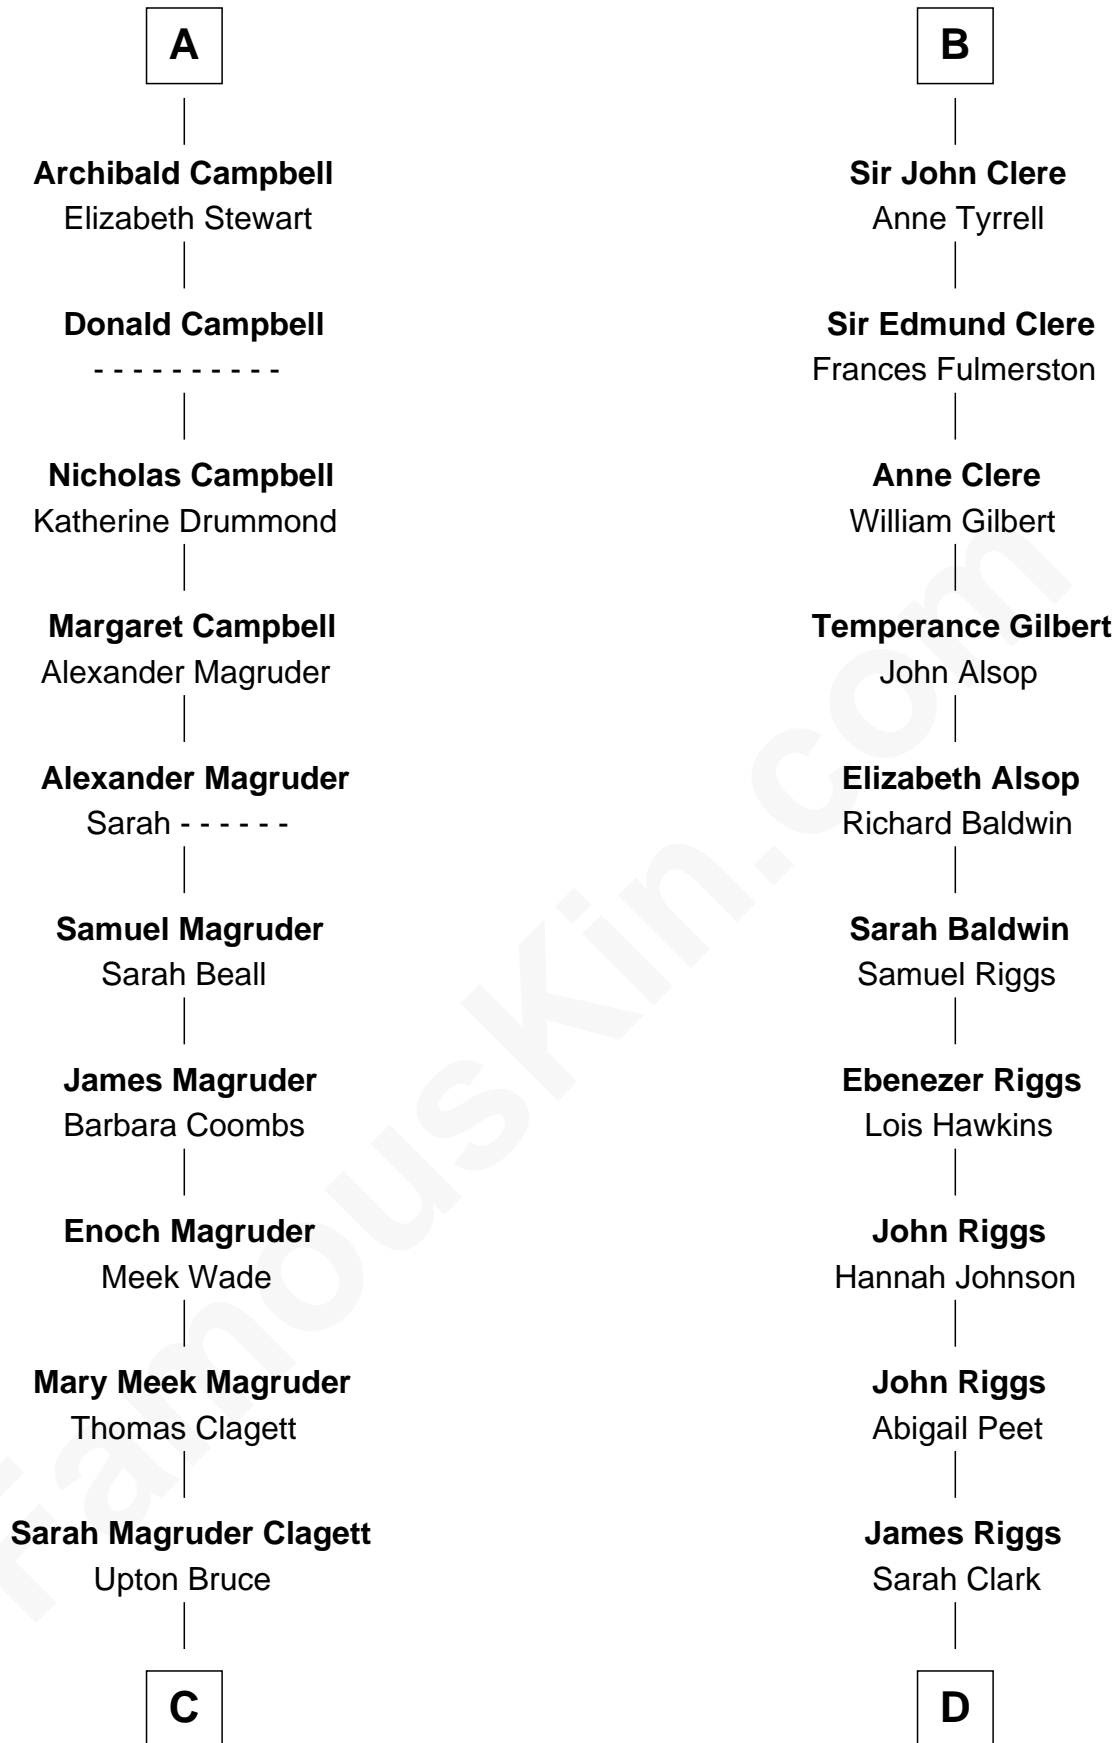

FamousKin.com

Relationship Chart of

Emily Post

American Author on Etiquette

19th cousin 2 times removed of

Mamie (Doud) Eisenhower

First Lady of President Dwight Eisenhower

C

Marian Bruce

William Price

Bruce Price

Mary Josephine Lee

Emily Post

American Author on Etiquette

D

George Riggs

Phebe Caniff

Maria Riggs

Eli Doud

Royal Houghton Doud

Mary Cornelia Sheldon

John Sheldon Doud

Elivera Mathilda Carlson

Mamie (Doud) Eisenhower