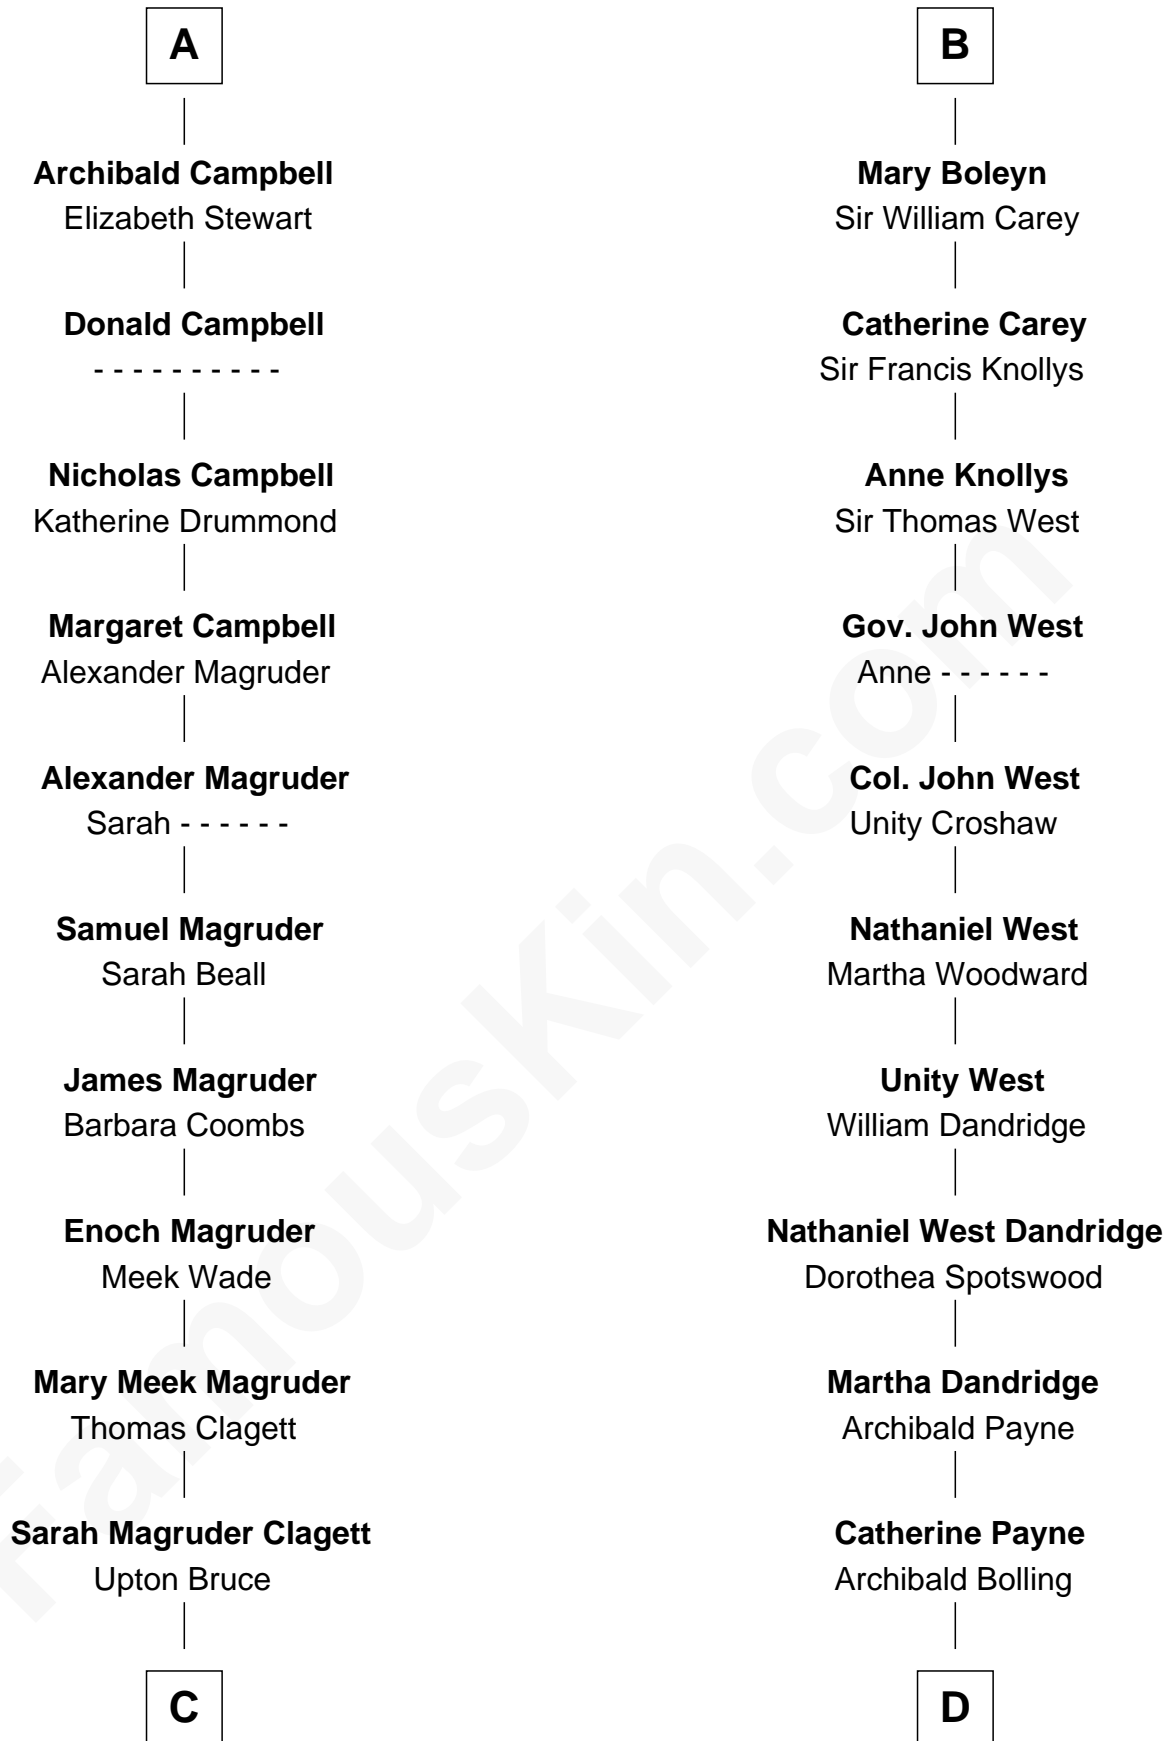

FamousKin.com Relationship Chart of

Emily Post

American Author on Etiquette

19th cousin of

Edith (Bolling) Wilson

First Lady of President Woodrow Wilson

Sir Richard de Burgh

Margaret - - - - -

Elizabeth de Burgh
Robert I, King of Scotland

Matilda Bruce
Thomas Isaac

Joan Isaac
John de Ergadia

Isabel de Ergadia
Sir John Stewart

Sir Robert Stewart
Joan Stewart

John Stewart
Fingula of the Isles

Isabel Stewart
Colin Campbell

A

Joan de Burgh
Sir John Darcy

Elizabeth Darcy
James le Boteler

James Butler
Anne de Welles

James Butler
Joan Beauchamp

Sir Thomas Butler
Anne Hankeford

Margaret Butler
Sir William Boleyn

Thomas Boleyn
Elizabeth Howard

B

C

Marian Bruce

William Price

Bruce Price

Mary Josephine Lee

Emily Post

American Author on Etiquette