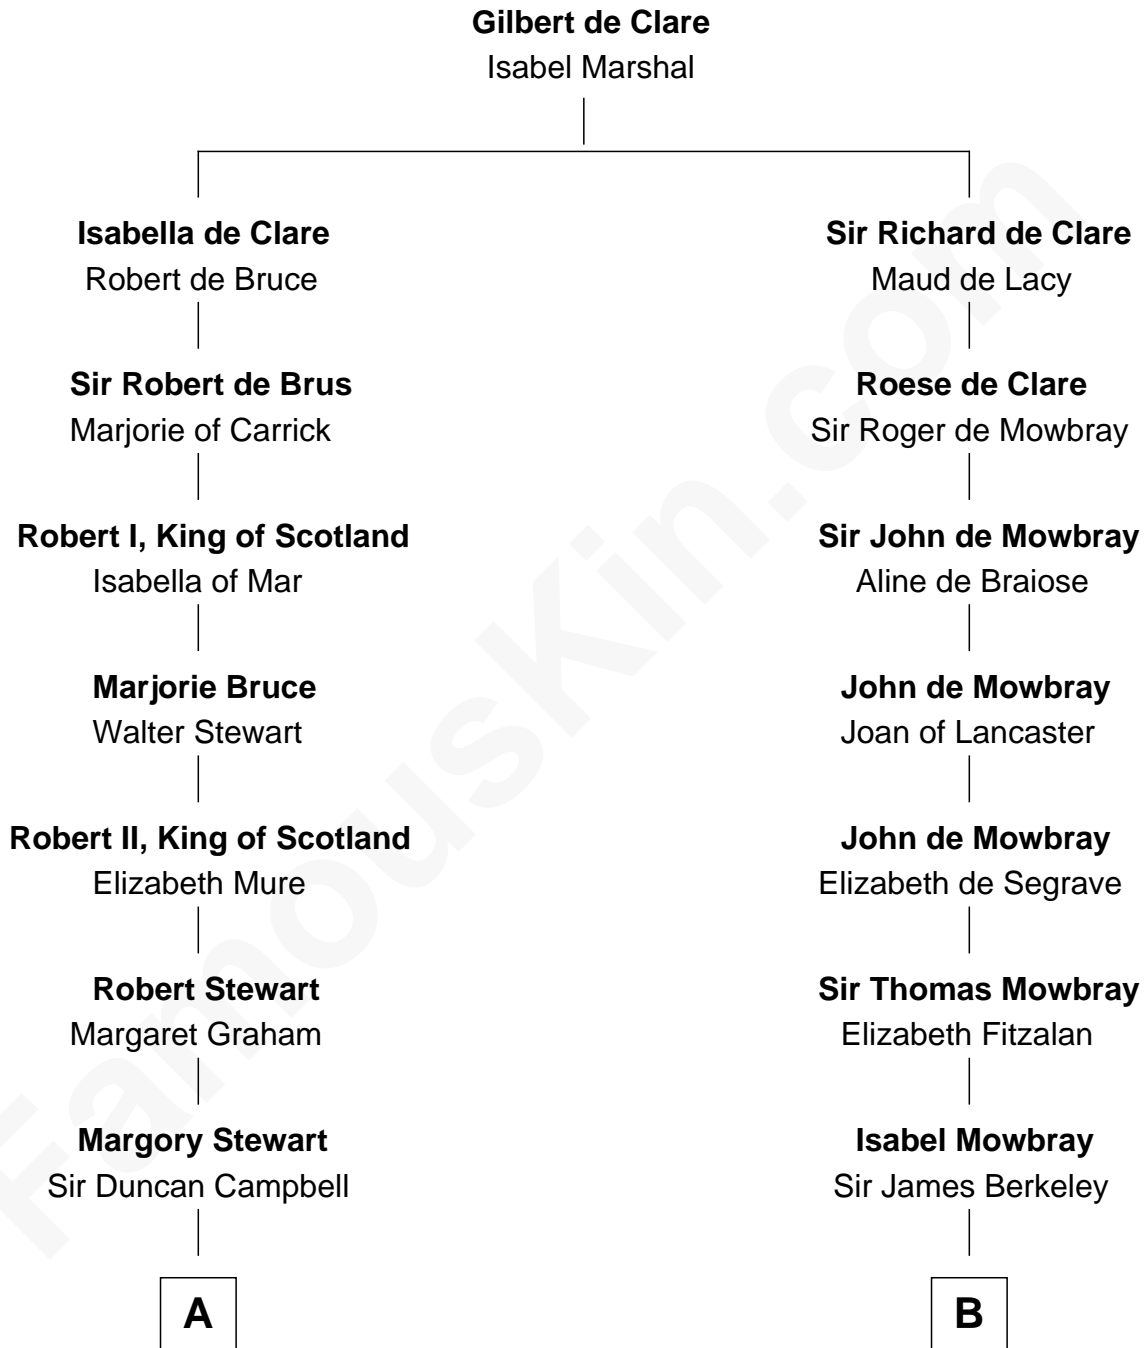

FamousKin.com

Relationship Chart of

Emily Post

American Author on Etiquette

18th cousin 3 times removed of

Samuel Prescott

Completed Paul Revere's Midnight Ride

C

Mary Meek Magruder
Thomas Clagett

Sarah Magruder Clagett
Upton Bruce

Marian Bruce
William Price

Bruce Price
Mary Josephine Lee

Emily Post
American Author on Etiquette

D

Dr. Abel Prescott
Abigail Brigham

Samuel Prescott
Completed Paul Revere's Ride