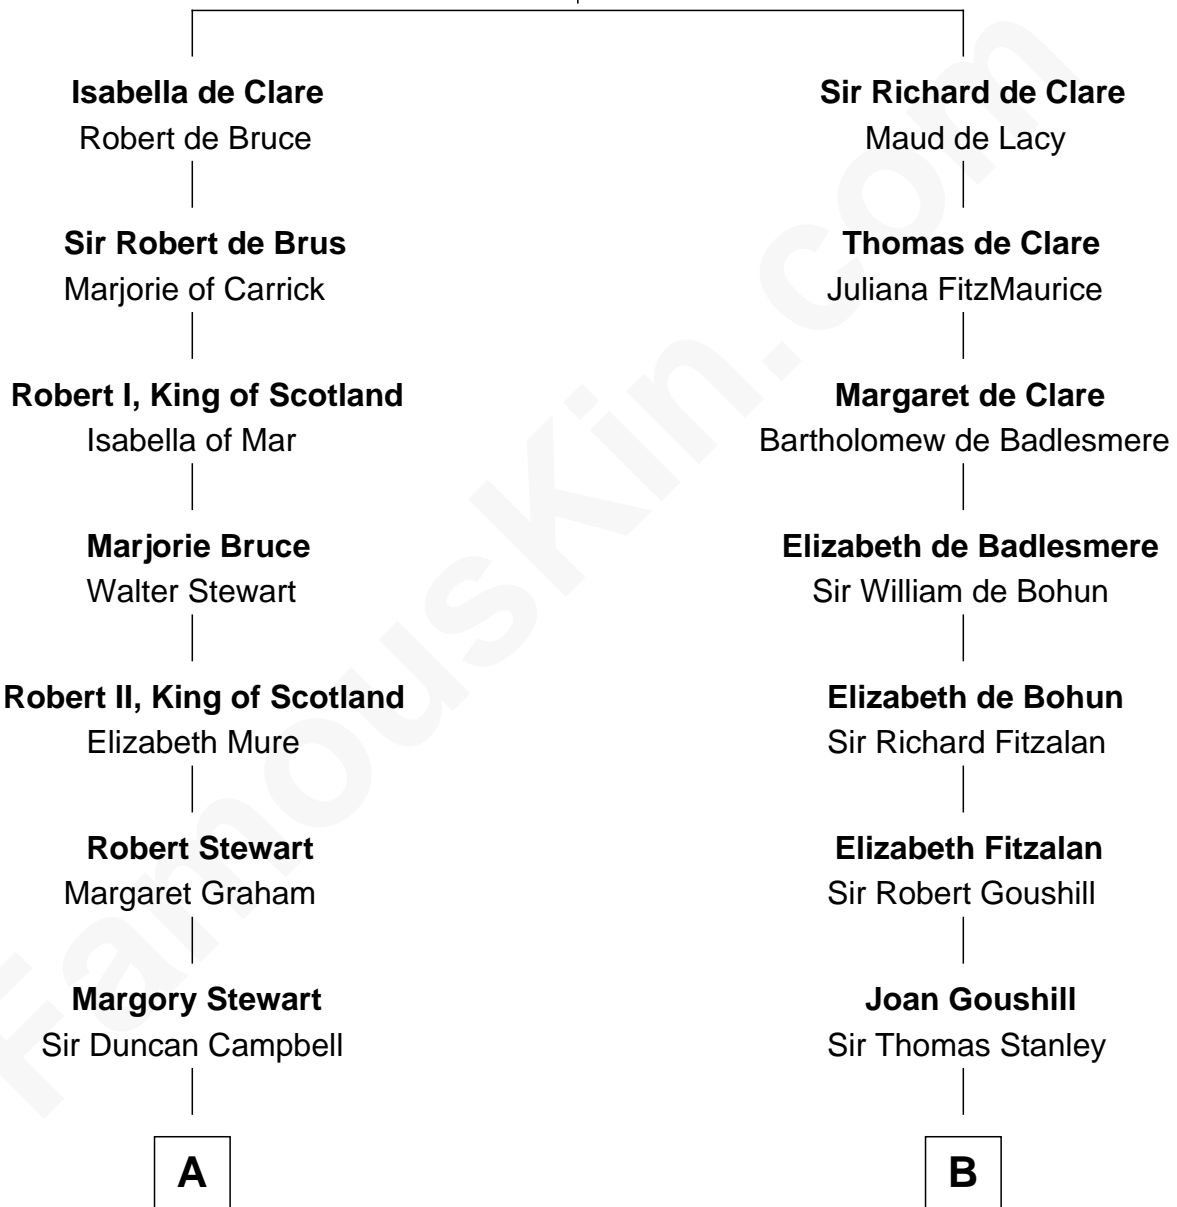

FamousKin.com Relationship Chart of

Emily Post

American Author on Etiquette

21st cousin of

Juliette Gordon Low

Founder of the Girl Scouts

Gilbert de Clare

Isabel Marshal