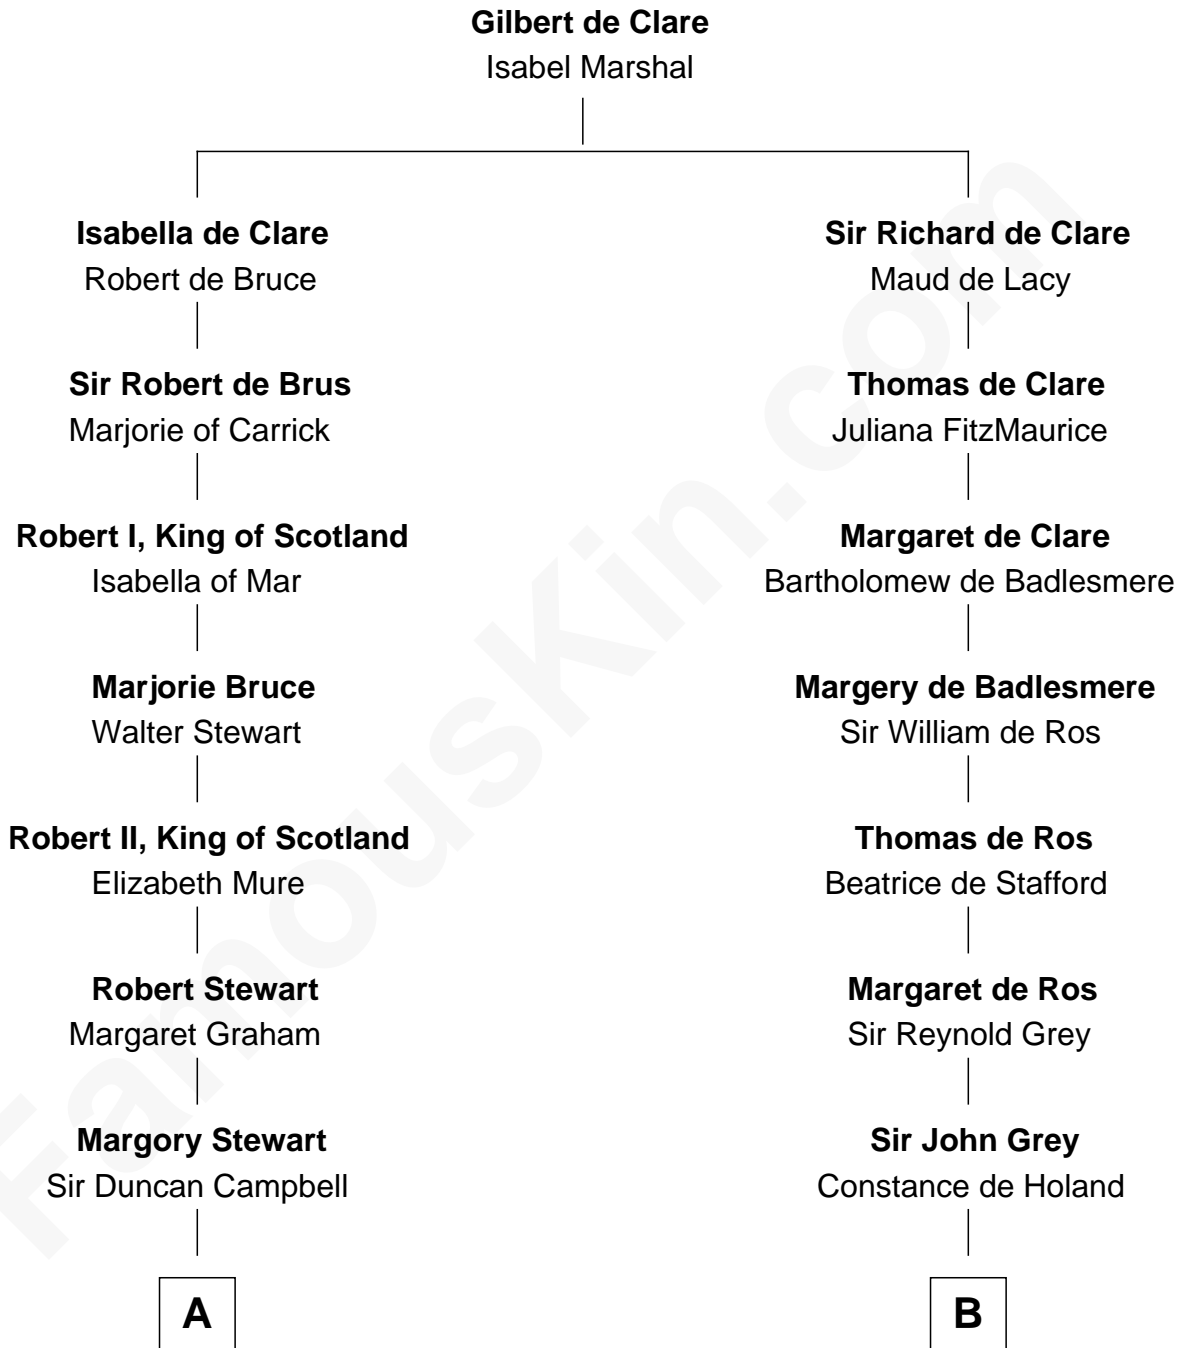

FamousKin.com

Relationship Chart of

Emily Post

American Author on Etiquette

19th cousin 2 times removed of

John Torrey

Co-founder, NY Academy of Science

C

Mary Meek Magruder
Thomas Clagett

Sarah Magruder Clagett
Upton Bruce

Marian Bruce
William Price

Bruce Price
Mary Josephine Lee

Emily Post
American Author on Etiquette

D

John Torrey
Susanna Bowditch

William Torrey
Margaret Nichols