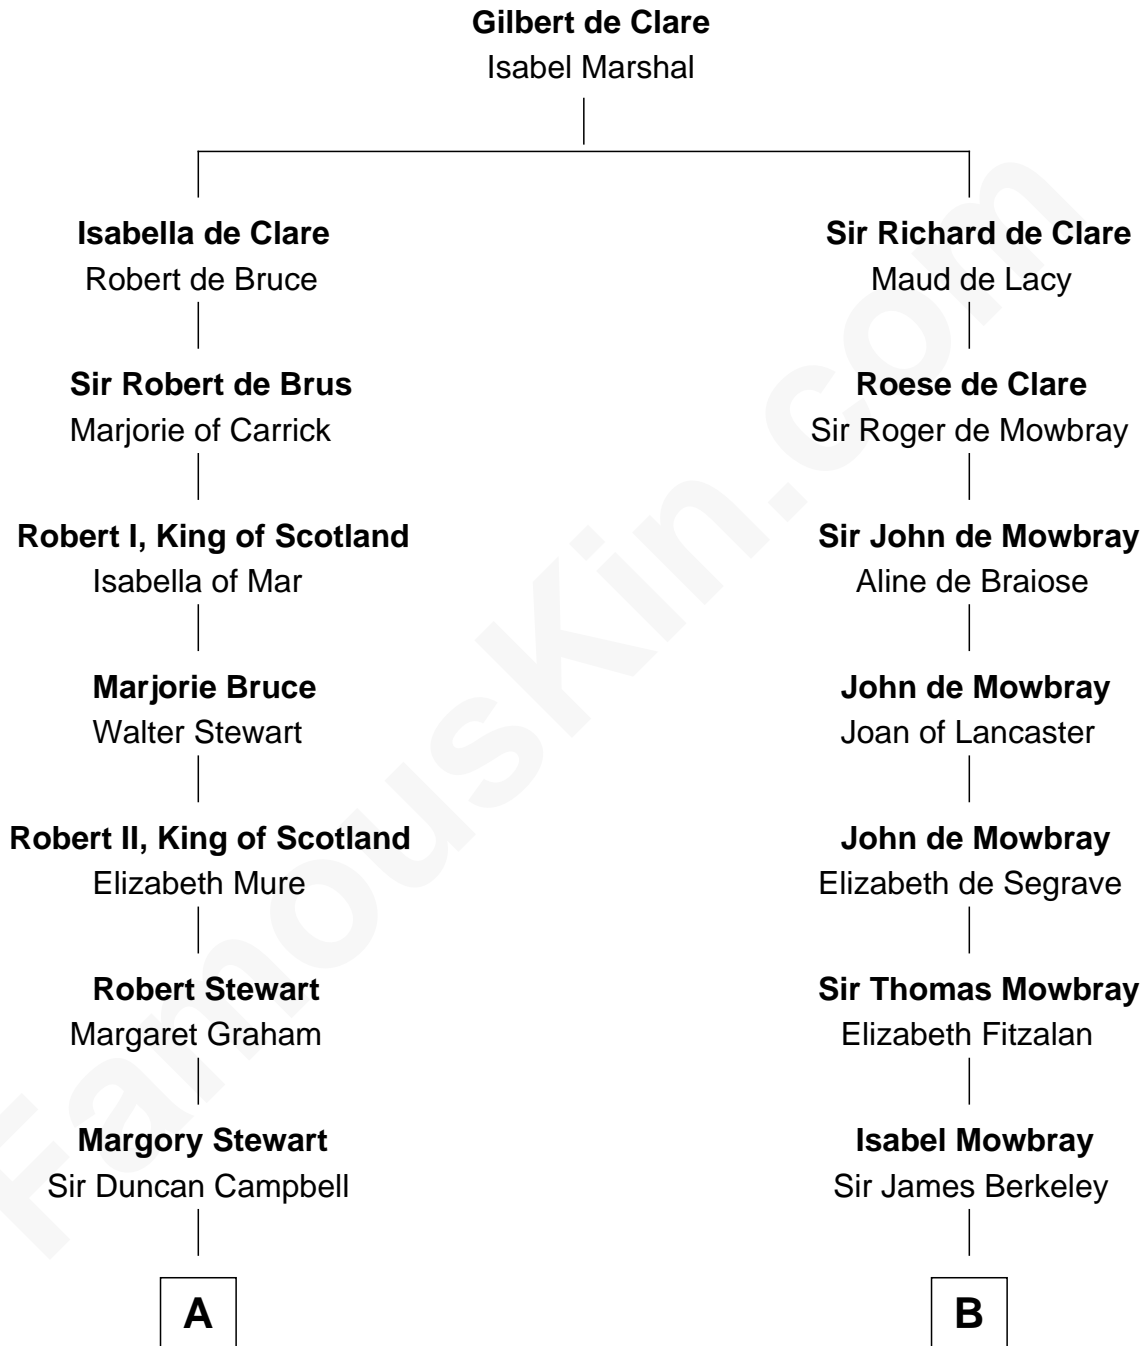

FamousKin.com

Relationship Chart of

Emily Post

American Author on Etiquette

21st cousin of

General Douglas MacArthur

U.S. Army - World War II

C

Mary Meek Magruder

Thomas Clagett

Sarah Magruder Clagett

Upton Bruce

Marian Bruce

William Price

Bruce Price

Mary Josephine Lee