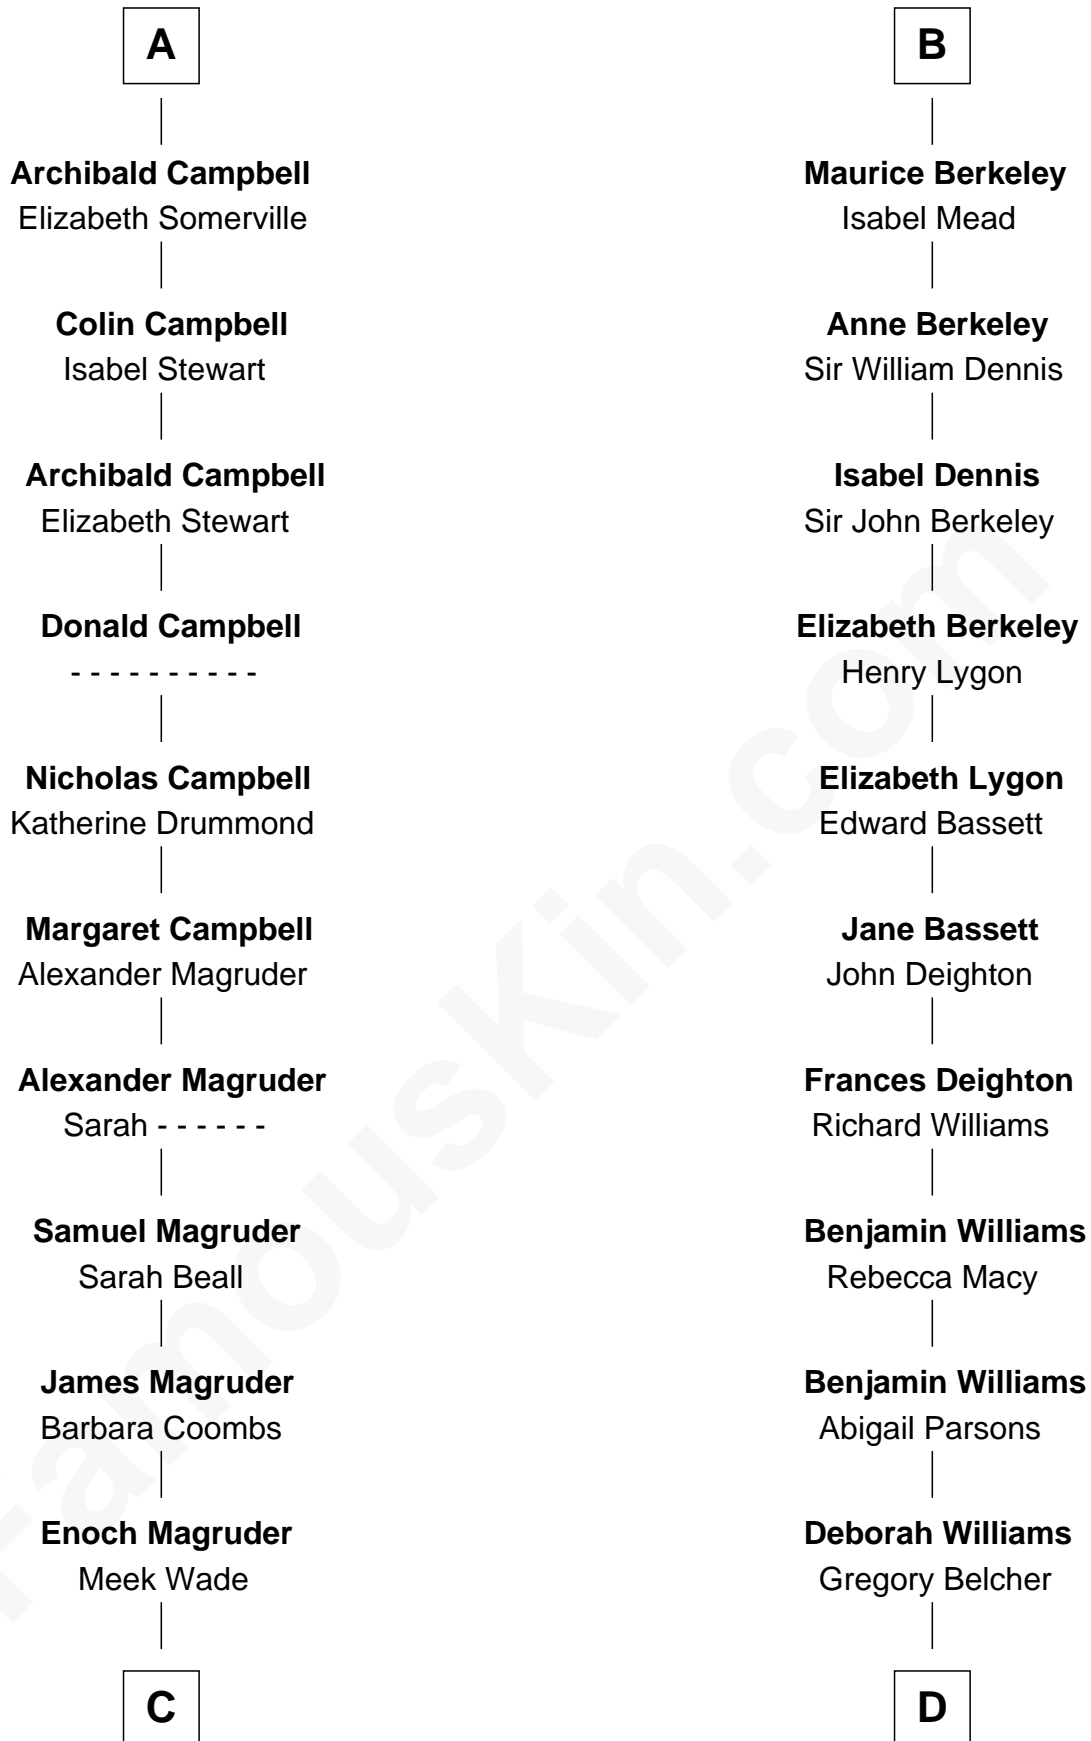

FamousKin.com

Relationship Chart of

Emily Post

American Author on Etiquette

21st cousin of

General Douglas MacArthur

U.S. Army - World War II

C