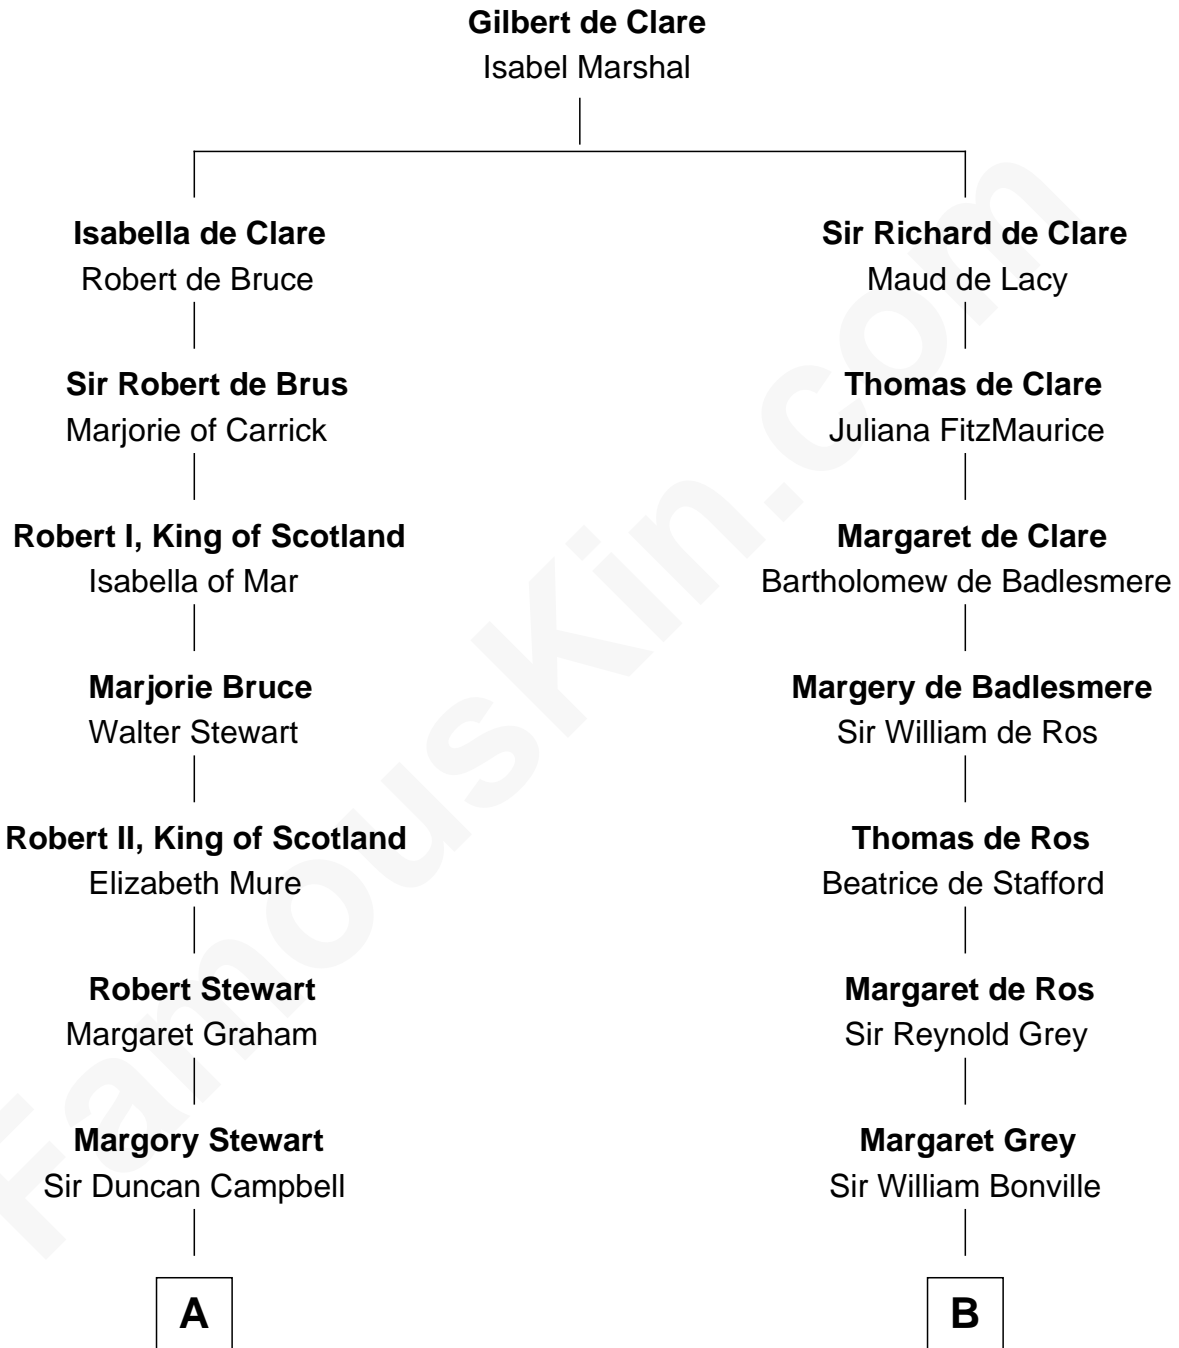

FamousKin.com

Relationship Chart of

Emily Post

American Author on Etiquette

19th cousin 2 times removed of

William Woodbridge
2nd Governor of Michigan

C

Mary Meek Magruder
Thomas Clagett

Sarah Magruder Clagett
Upton Bruce

Marian Bruce
William Price

Bruce Price
Mary Josephine Lee

Emily Post
American Author on Etiquette

D

Dr. Dudley Woodbridge
Sarah Sheldon

Dudley Woodbridge
Lucy Backus

William Woodbridge
2nd Governor of Michigan