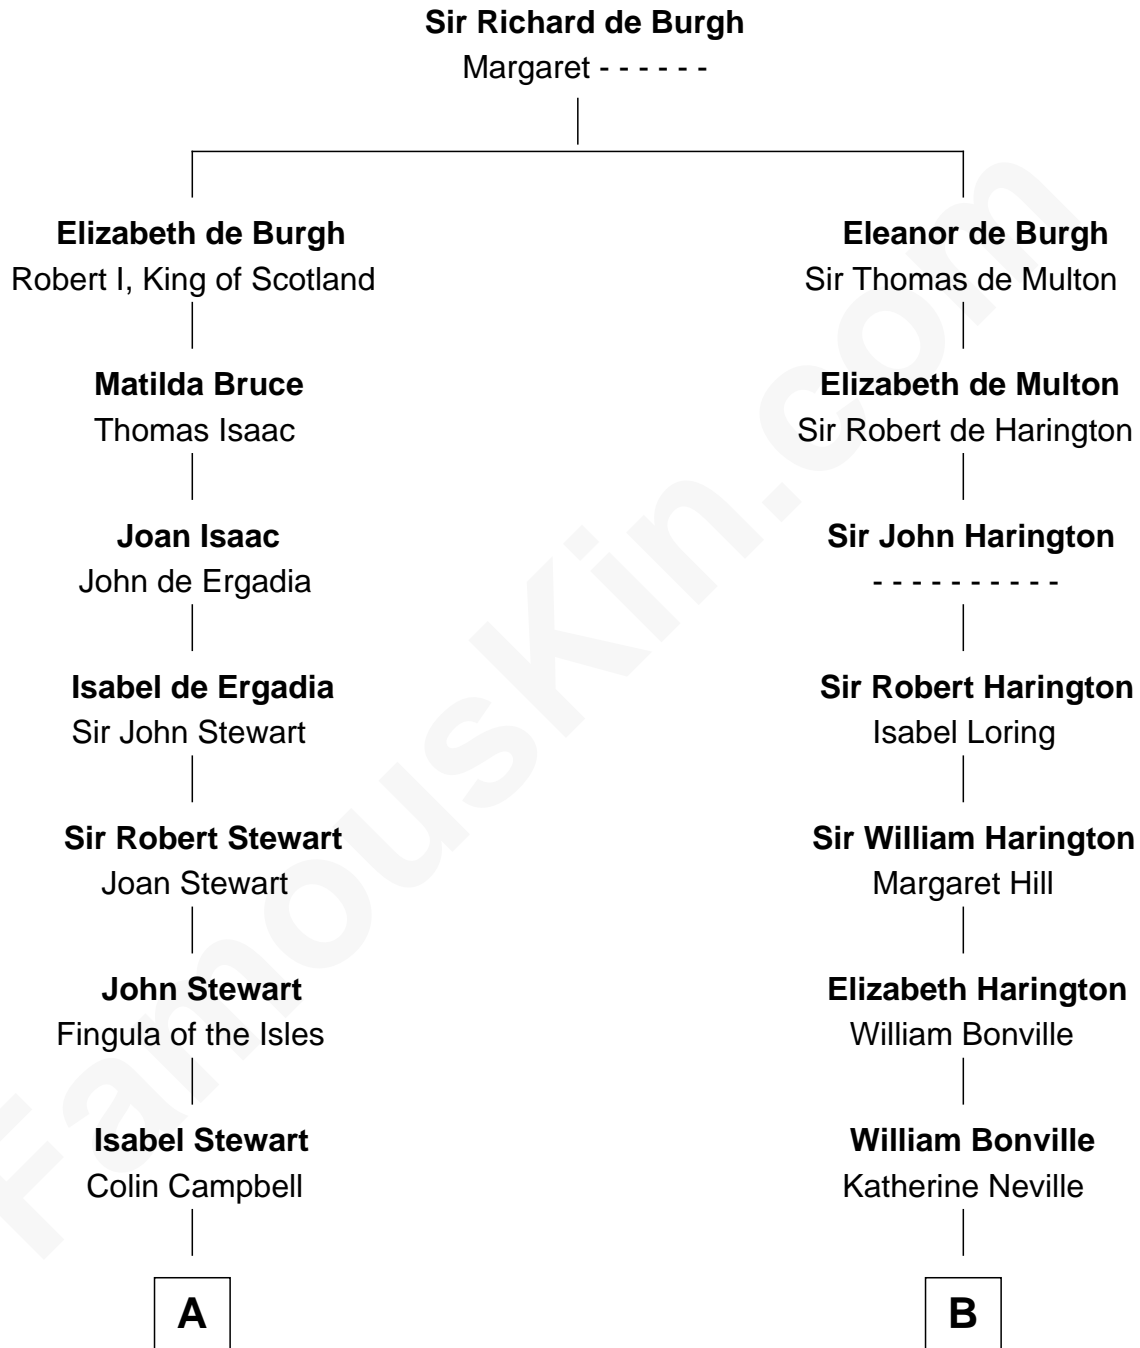

FamousKin.com

Relationship Chart of

Emily Post

American Author on Etiquette

17th cousin 2 times removed of

William Woodbridge
2nd Governor of Michigan

C

—
Marian Bruce

William Price

—
Bruce Price

Mary Josephine Lee

—
Emily Post

American Author on Etiquette

FamousKin.com