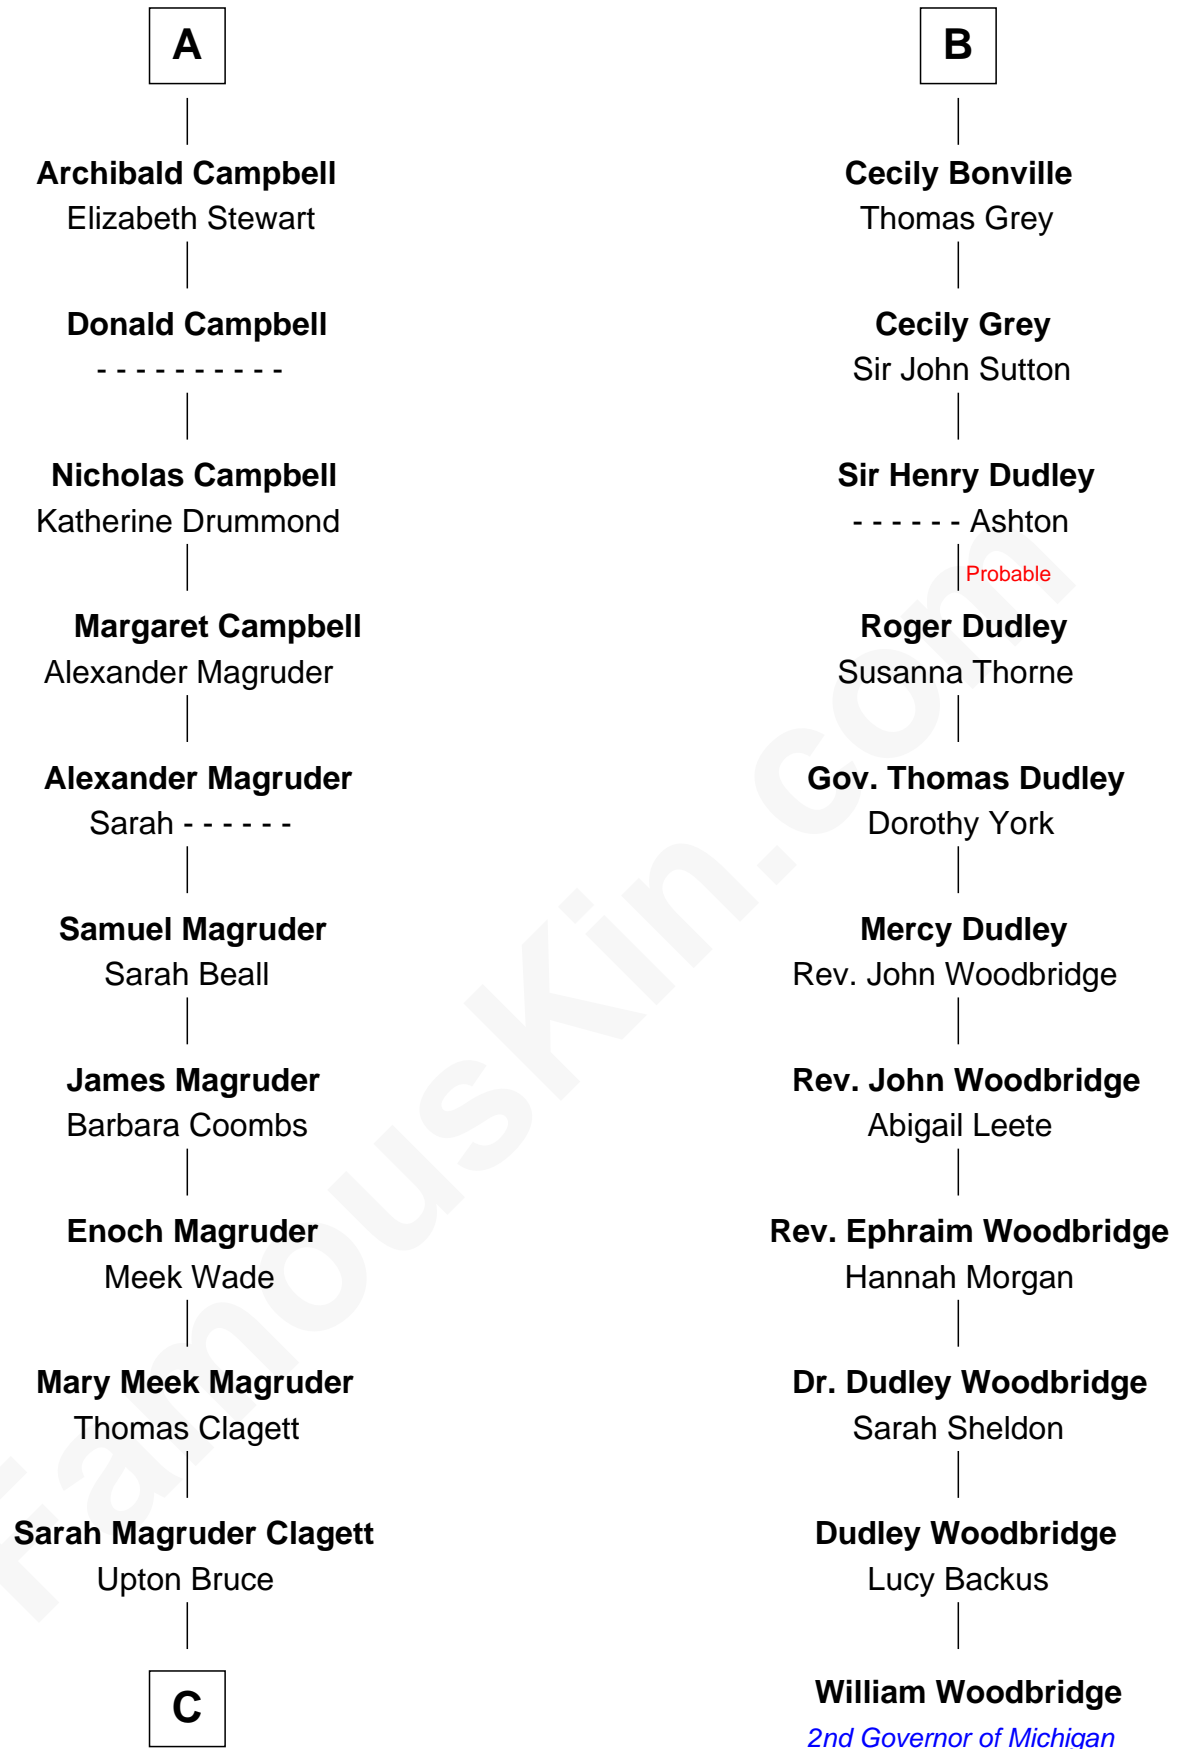

FamousKin.com

Relationship Chart of

Emily Post

American Author on Etiquette

17th cousin 2 times removed of

William Woodbridge
2nd Governor of Michigan

C

—
Marian Bruce

William Price

—
Bruce Price

Mary Josephine Lee

—
Emily Post

American Author on Etiquette

FamousKin.com