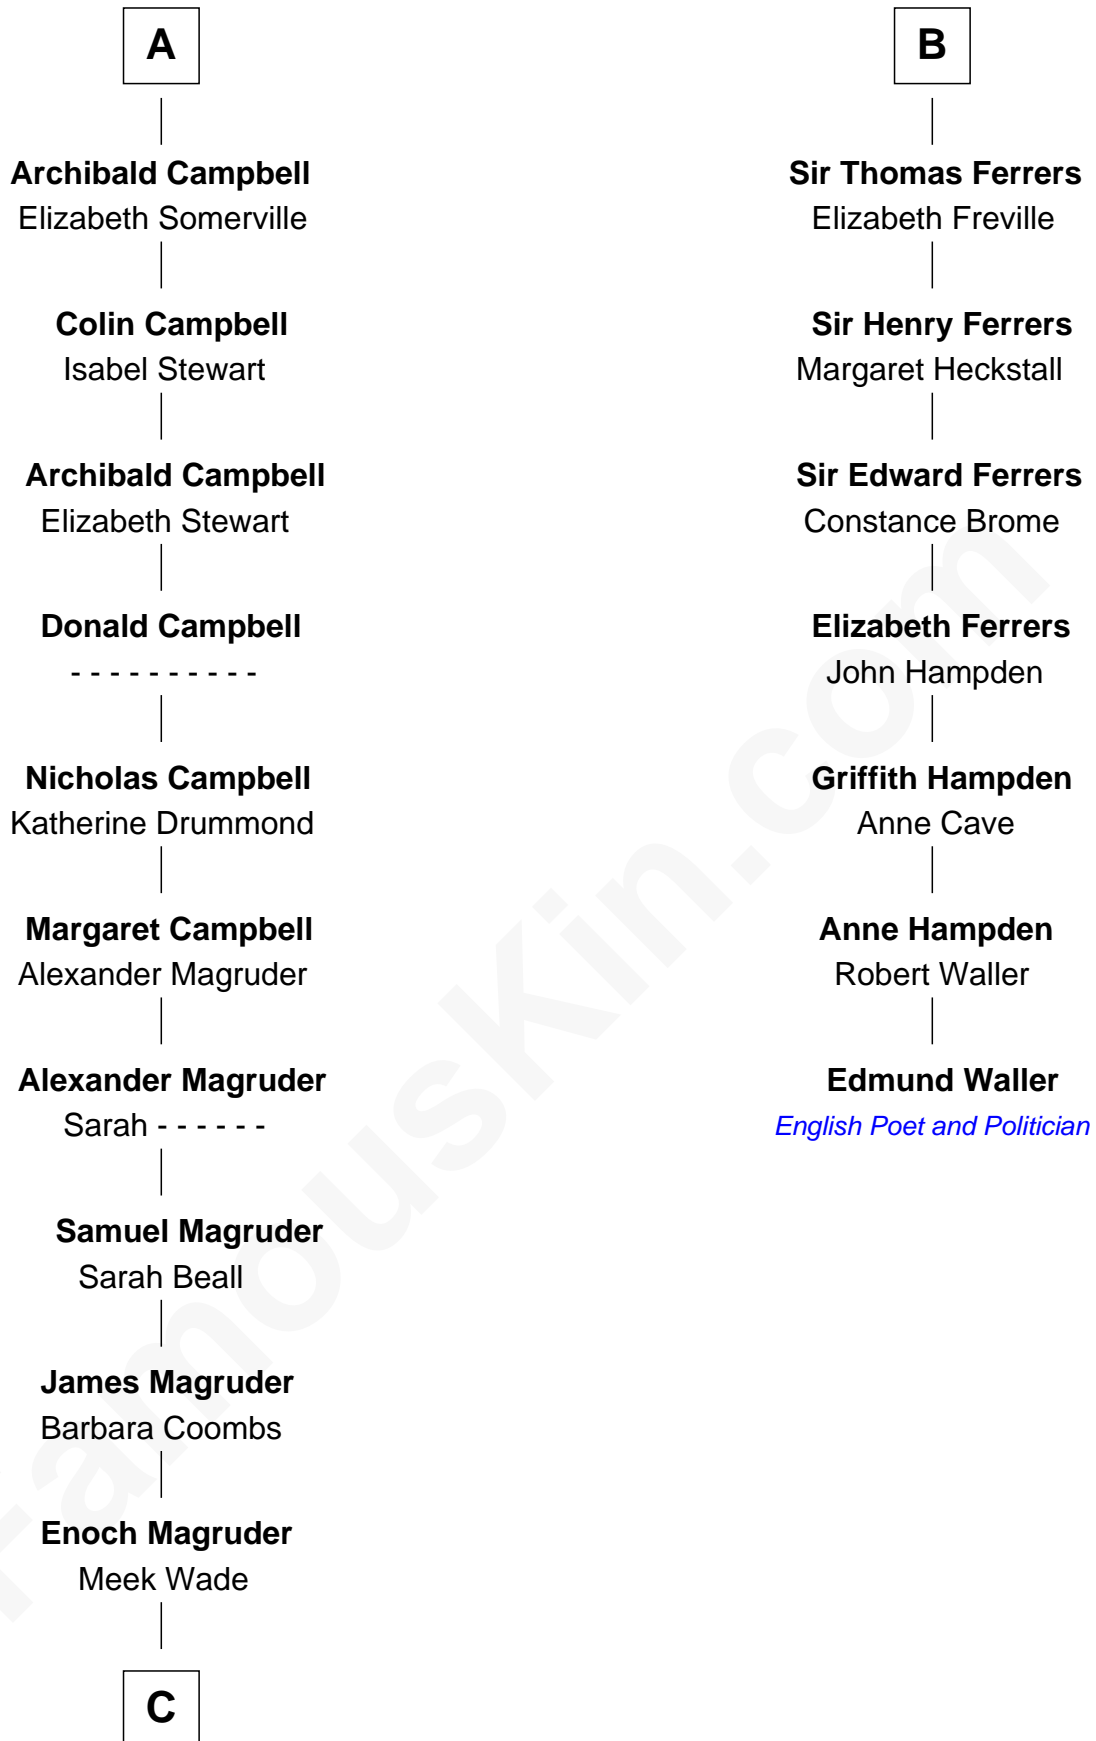

FamousKin.com

Relationship Chart of

Emily Post

American Author on Etiquette

13th cousin 8 times removed of

Edmund Waller

English Poet and Politician

C