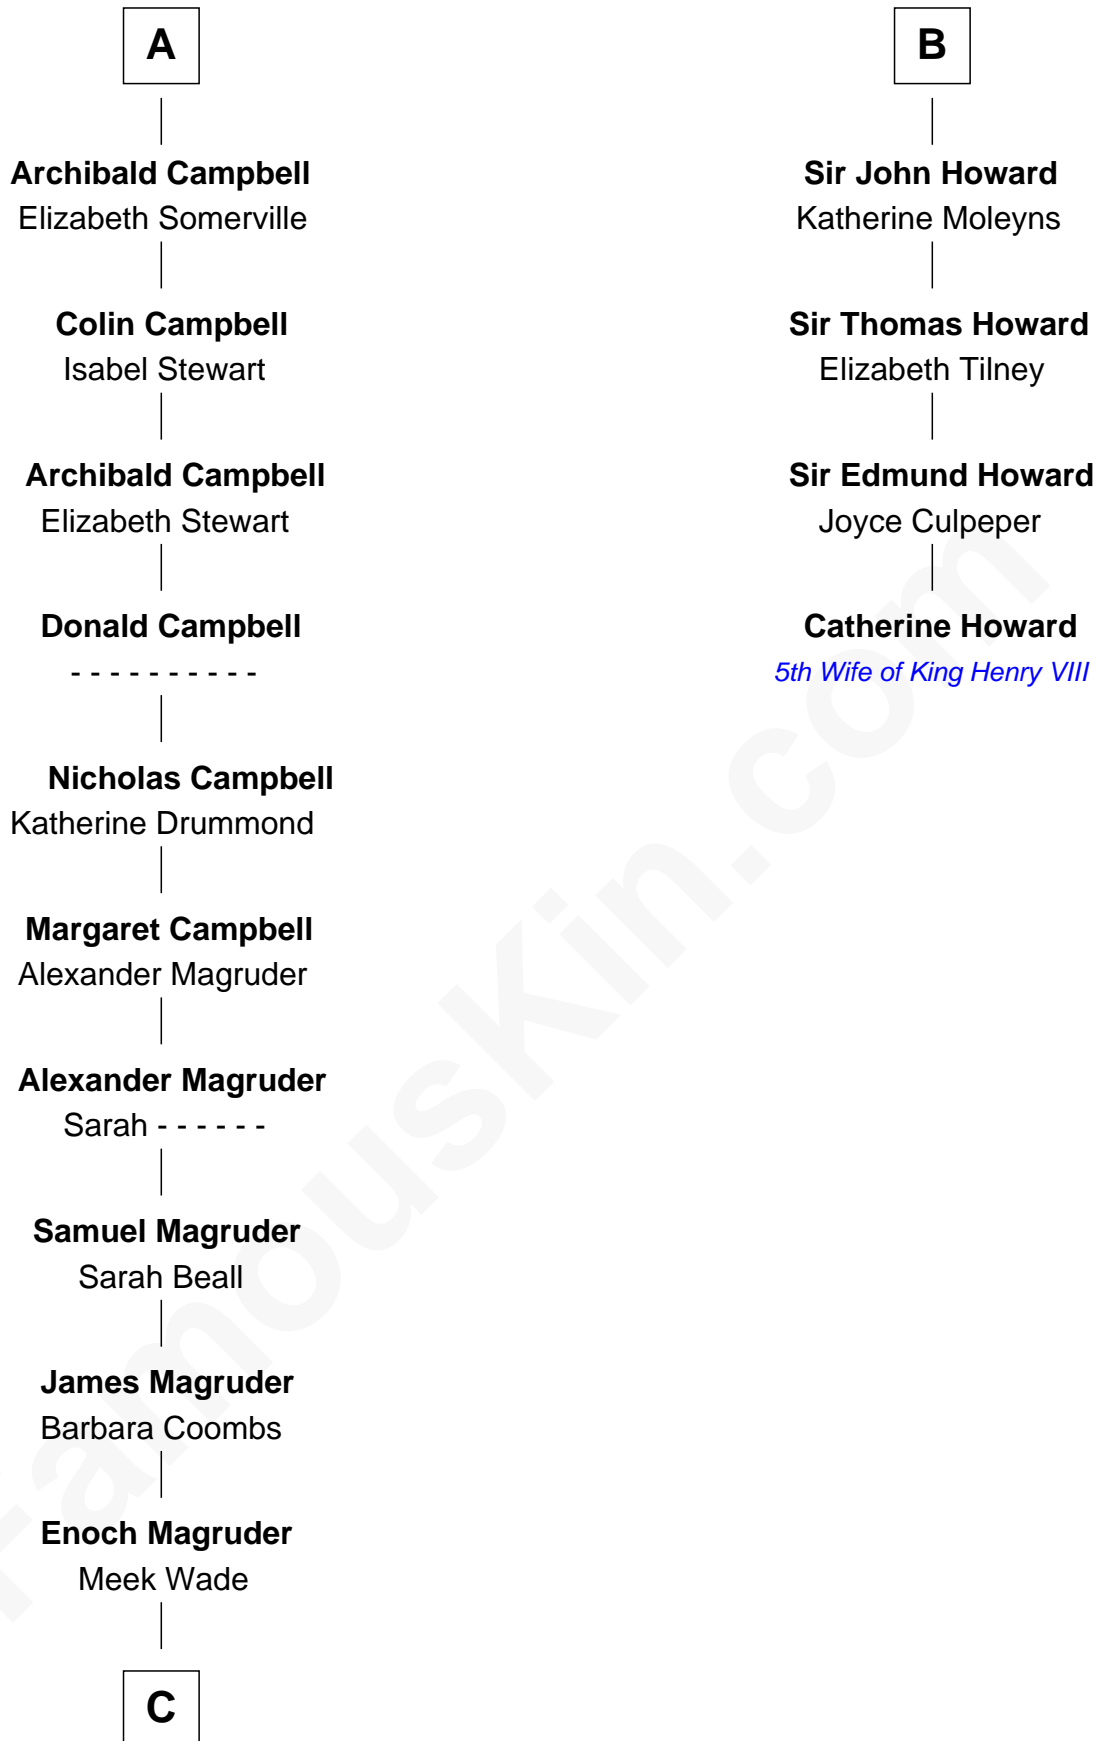

FamousKin.com

Relationship Chart of

Emily Post

American Author on Etiquette

10th cousin 11 times removed of

Catherine Howard

5th Wife of King Henry VIII

C