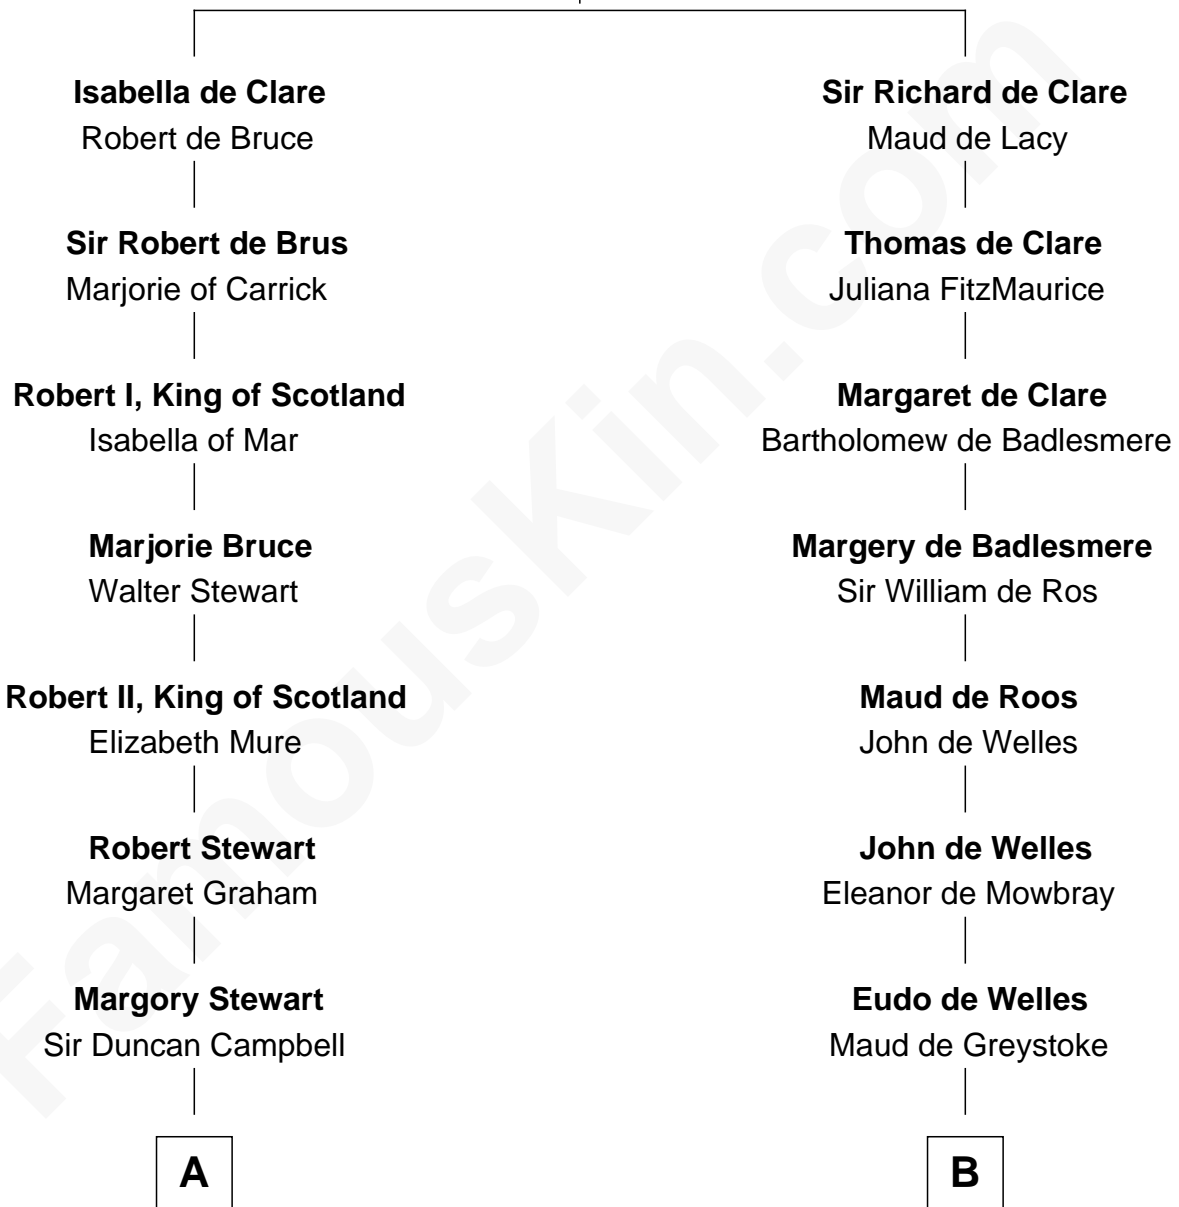

FamousKin.com Relationship Chart of

Emily Post

American Author on Etiquette

20th cousin 1 time removed of

Ralph Waldo Emerson

American Poet

Gilbert de Clare

Isabel Marshal