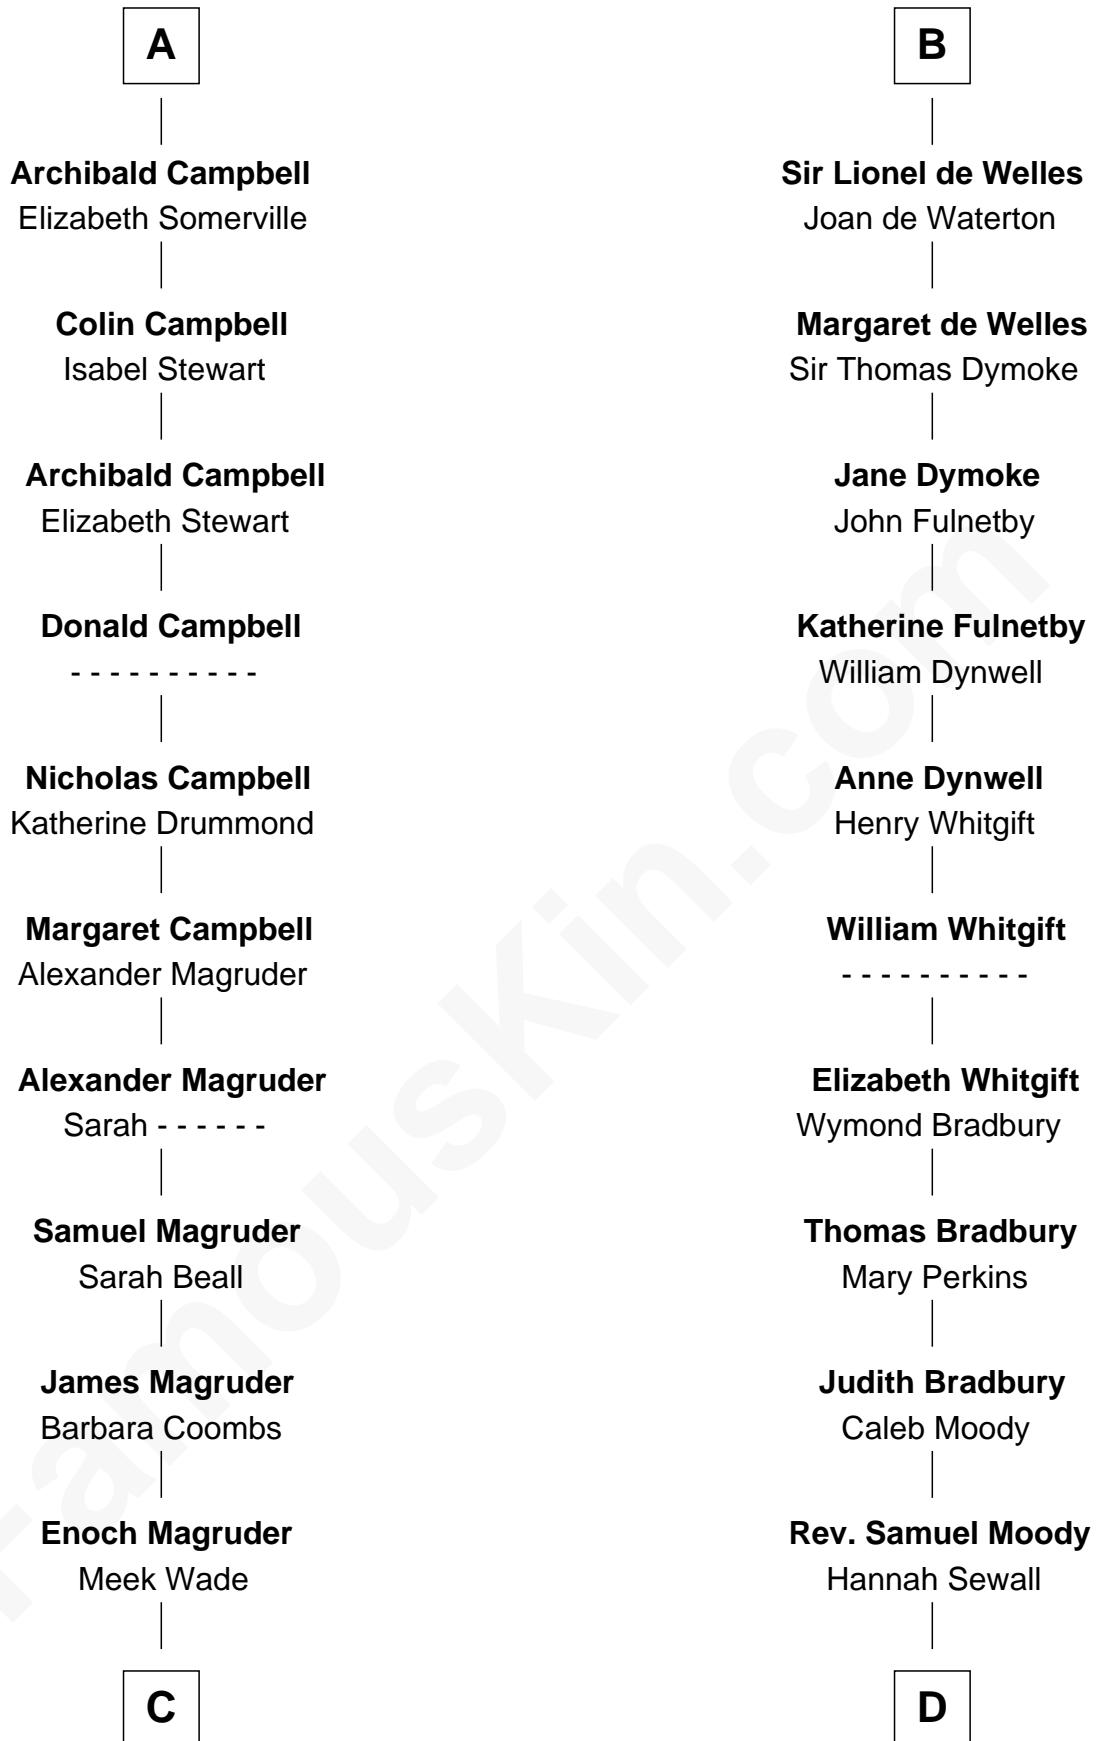

FamousKin.com Relationship Chart of

Emily Post

American Author on Etiquette

20th cousin 1 time removed of

Ralph Waldo Emerson

American Poet

Gilbert de Clare

Isabel Marshal

C

Mary Meek Magruder
Thomas Clagett

Sarah Magruder Clagett
Upton Bruce

Marian Bruce
William Price

Bruce Price
Mary Josephine Lee

Emily Post
American Author on Etiquette

D

Mary Moody
Rev. Joseph Emerson