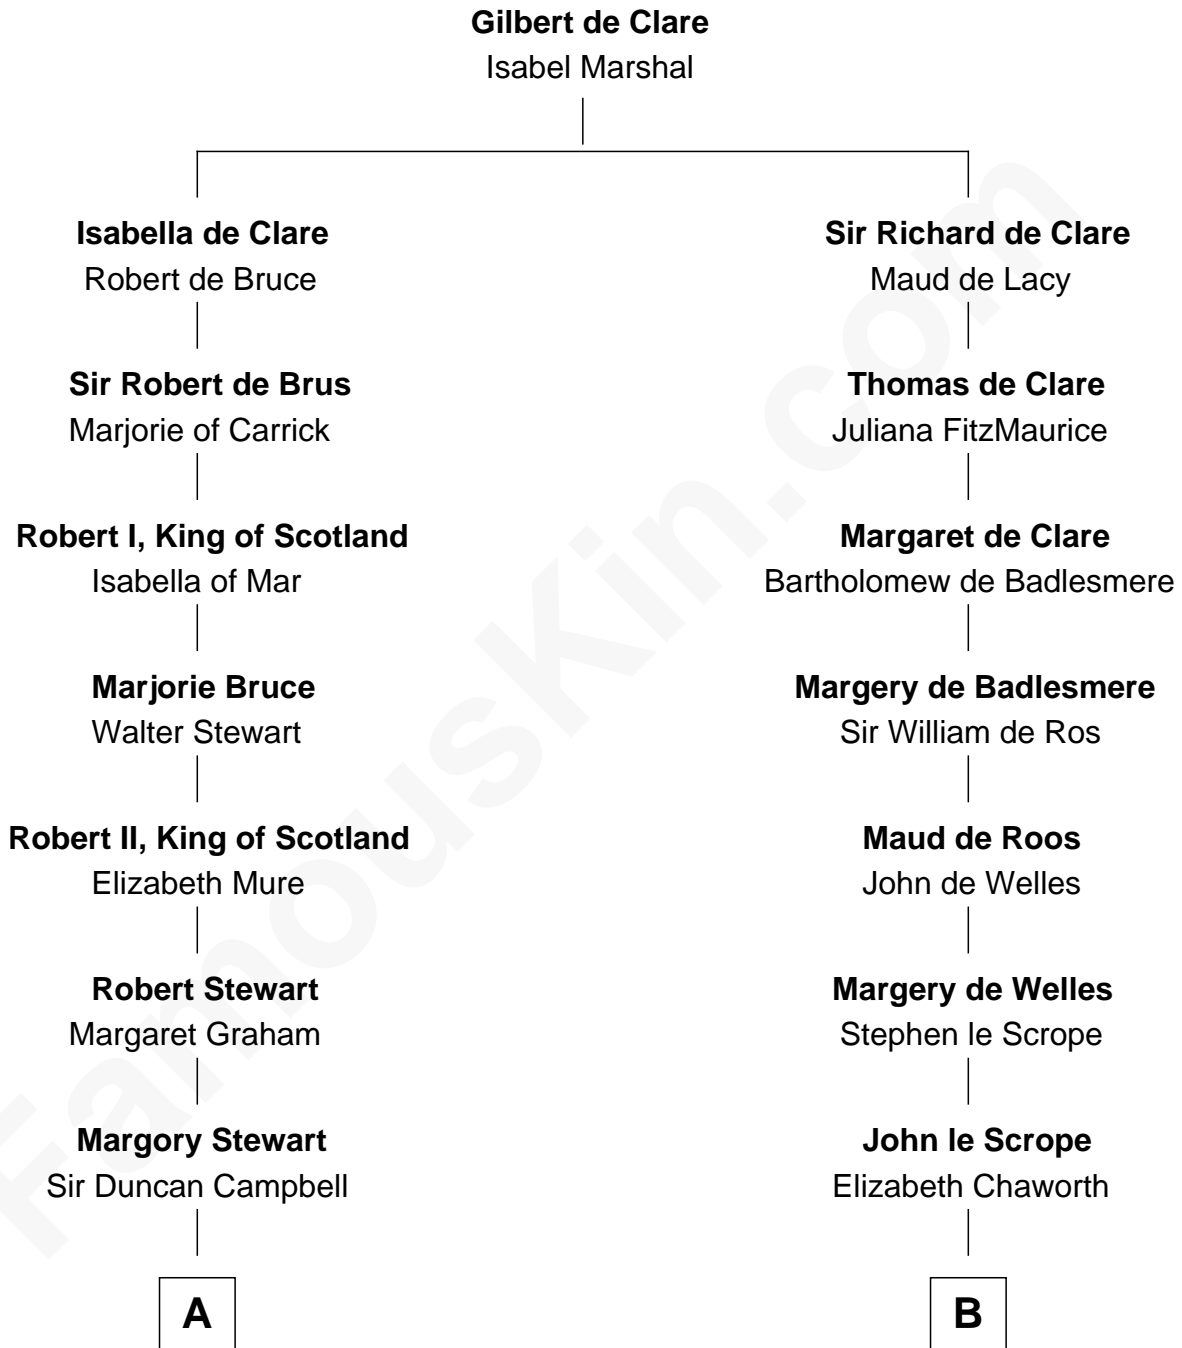

FamousKin.com

Relationship Chart of

Emily Post

American Author on Etiquette

17th cousin 4 times removed of

Robert Treat Paine

Signer of the Declaration of Independence

C

—
Mary Meek Magruder

Thomas Clagett

—
Sarah Magruder Clagett

Upton Bruce

—
Marian Bruce

William Price

—
Bruce Price

Mary Josephine Lee