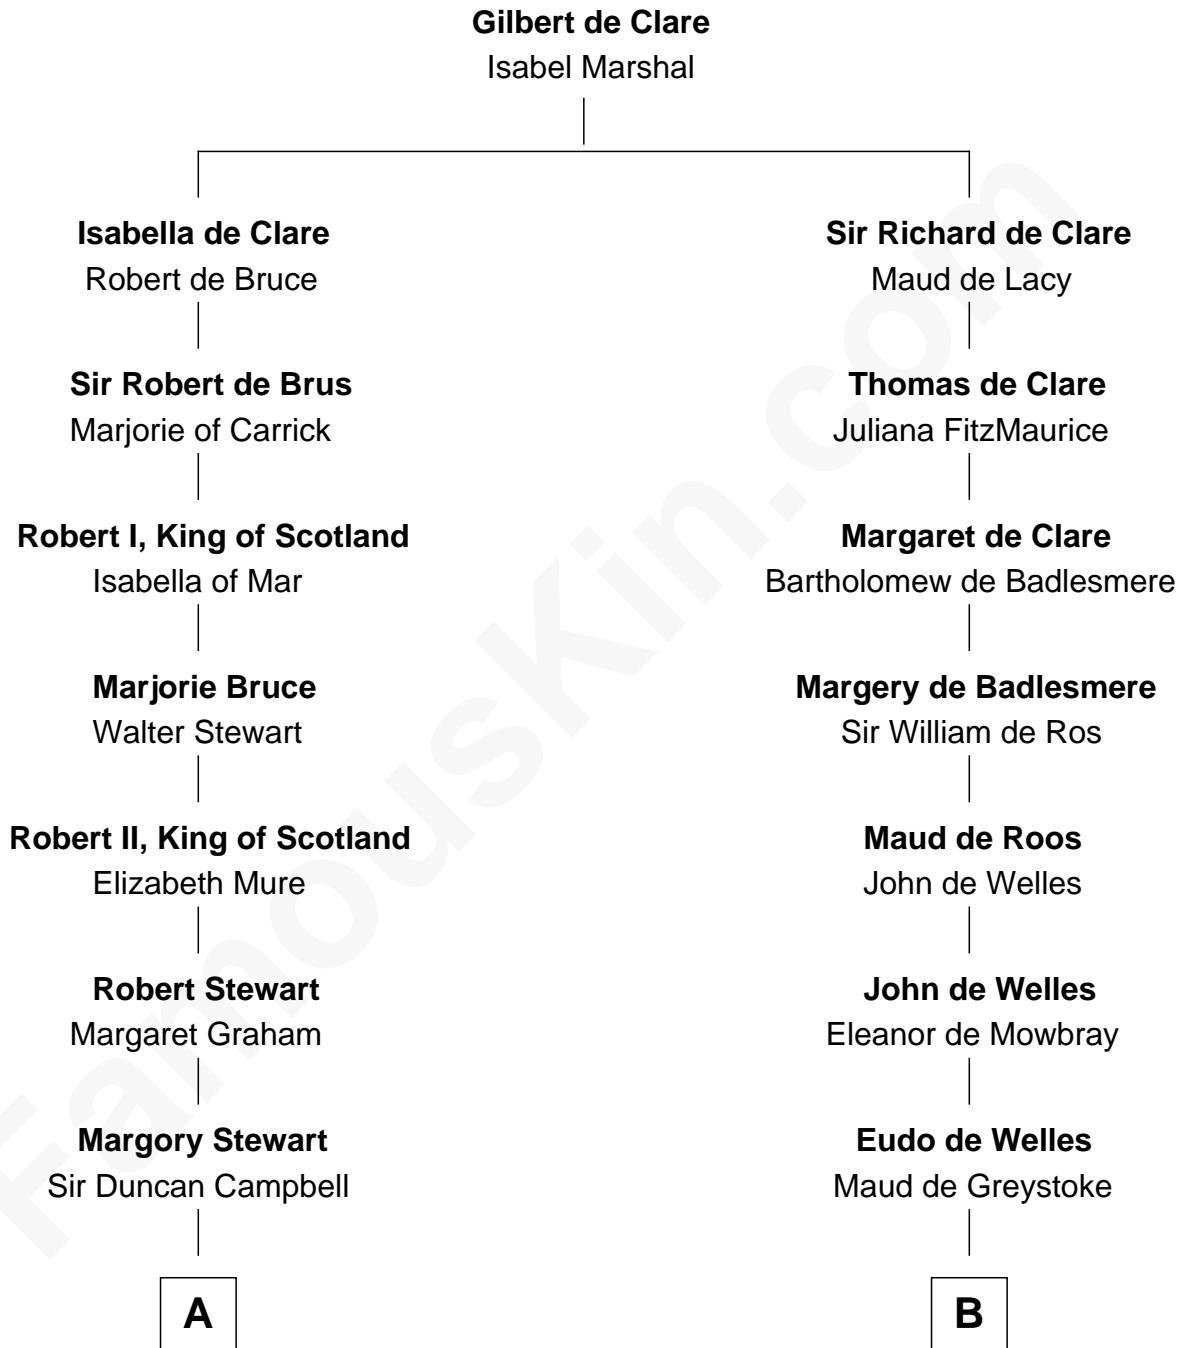

## Relationship Chart of

### Emily Post

American Author on Etiquette

17th cousin 4 times removed of

### Thomas Nelson

Signer of the Declaration of Independence

**C**

—  
**Mary Meek Magruder**

Thomas Clagett

—  
**Sarah Magruder Clagett**

Upton Bruce

—  
**Marian Bruce**