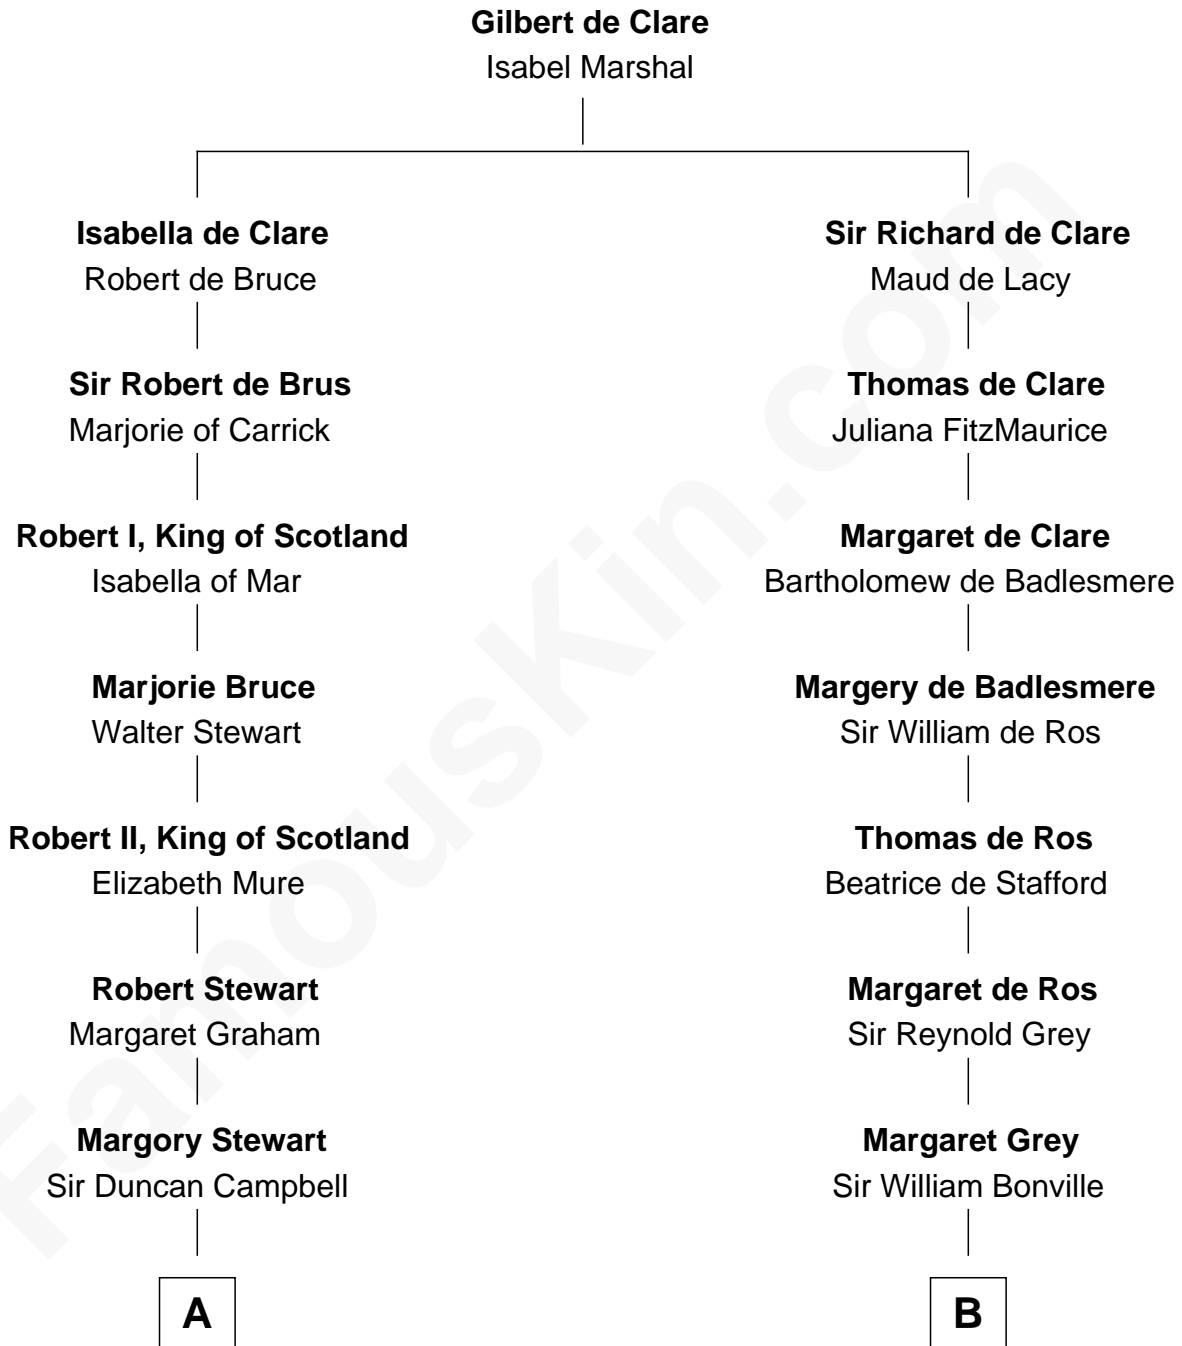

FamousKin.com

Relationship Chart of

Emily Post

American Author on Etiquette

21st cousin of

Colonel Robert Gould Shaw

U.S. Civil War leader of film "Glory" fame

C

Mary Meek Magruder

Thomas Clagett

Sarah Magruder Clagett

Upton Bruce

Marian Bruce

William Price

Bruce Price

Mary Josephine Lee

Robert Gould Shaw

Francis George Shaw

Sarah Blake Sturgis

Colonel Robert Gould Shaw

Main character in film "Glory"