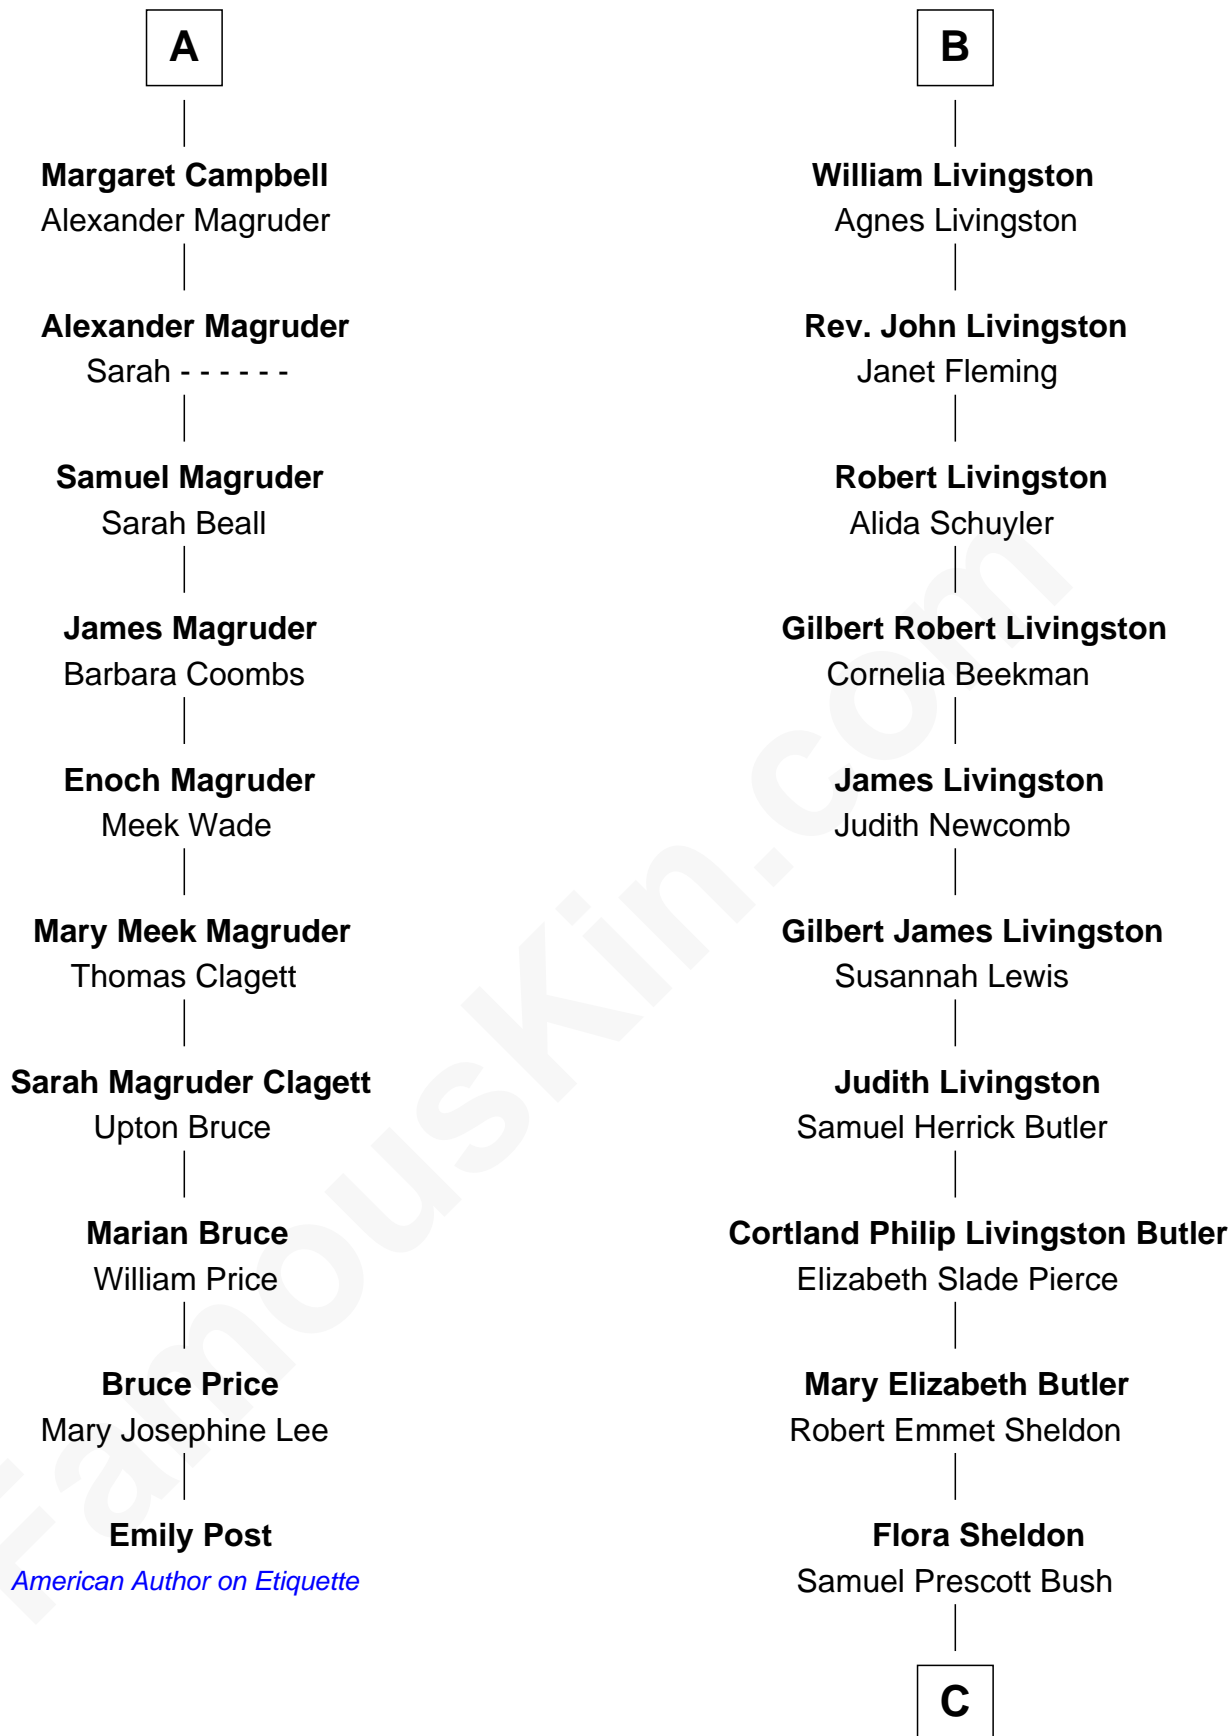

FamousKin.com

Relationship Chart of

Emily Post

American Author on Etiquette

16th cousin 2 times removed of

George H. W. Bush

41st U.S. President

C

Prescott Sheldon Bush

Dorothy Wear Walker

George H. W. Bush

41st U.S. President

FamousKin.com