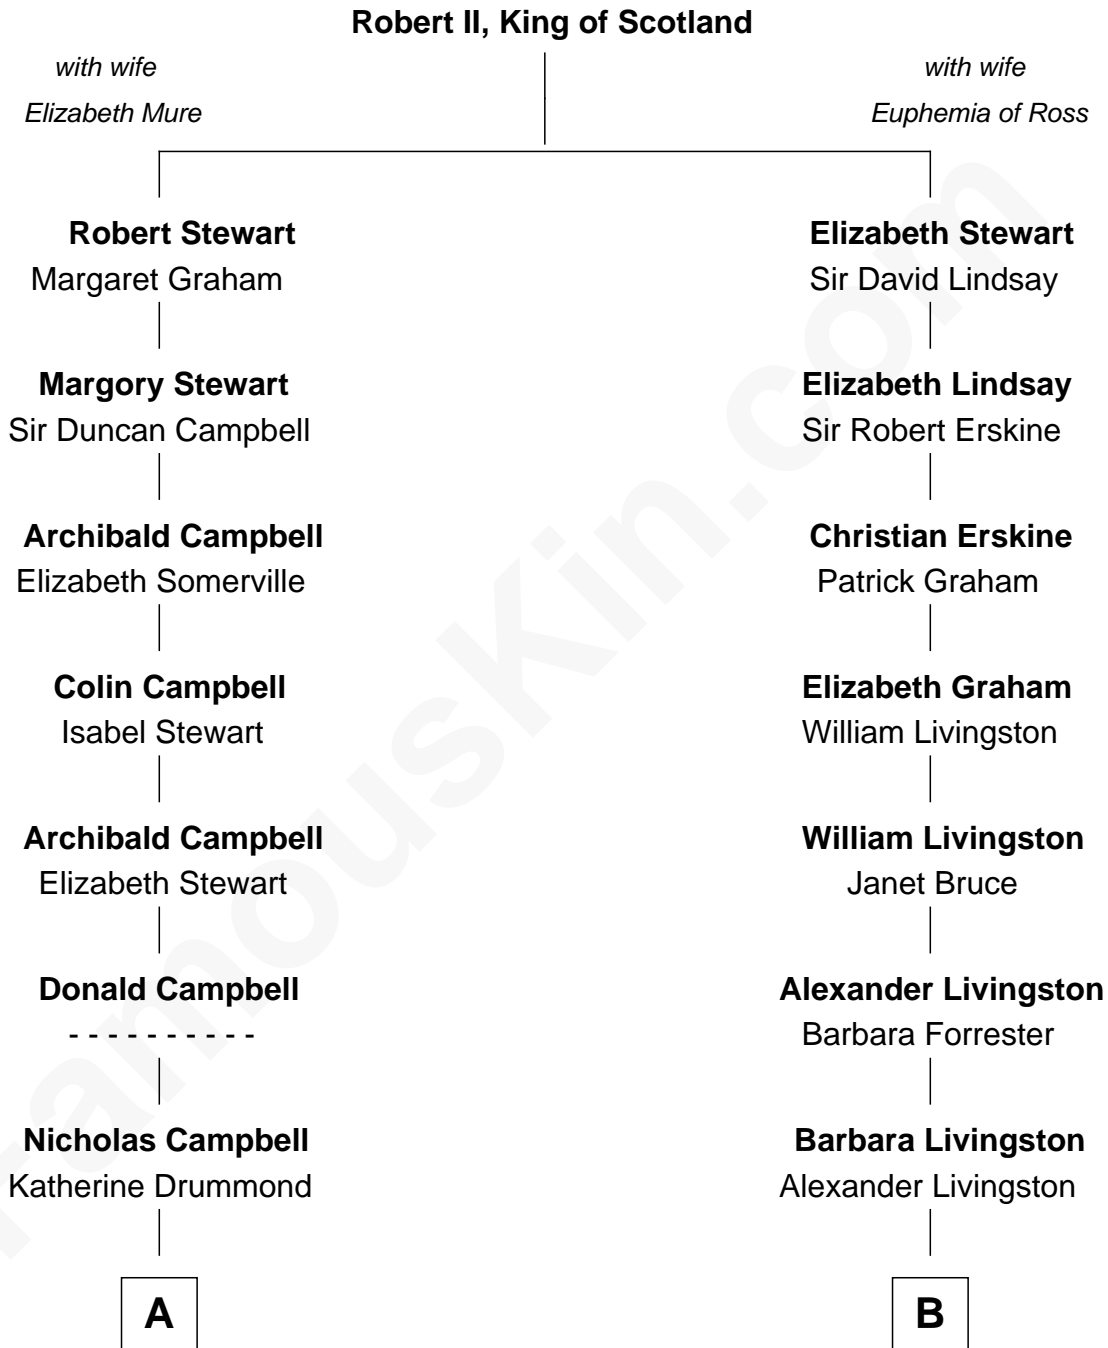

FamousKin.com

Relationship Chart of

Emily Post

American Author on Etiquette

16th cousin 2 times removed of

George H. W. Bush

41st U.S. President

C

Prescott Sheldon Bush

Dorothy Wear Walker

George H. W. Bush

41st U.S. President

FamousKin.com