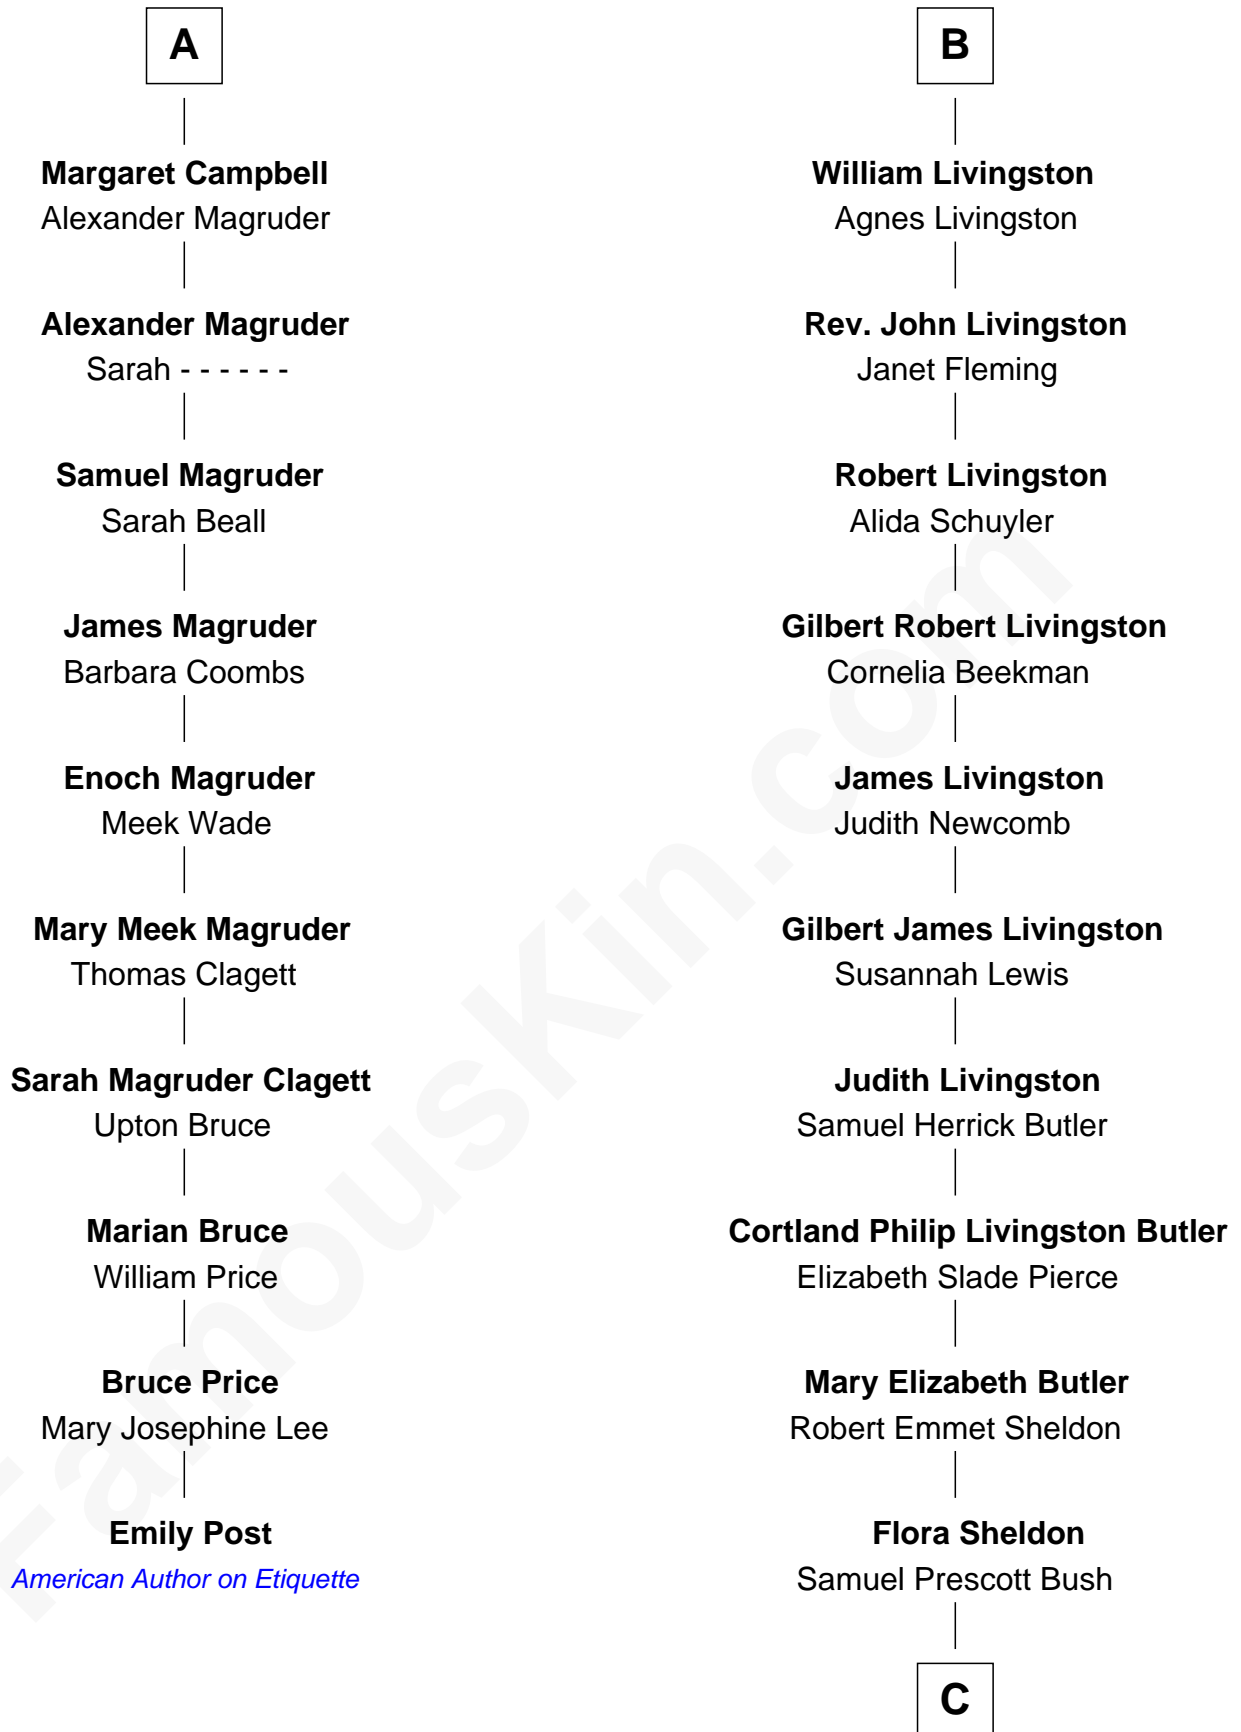

FamousKin.com

Relationship Chart of

Emily Post

American Author on Etiquette

16th cousin 3 times removed of

George W. Bush
43rd U.S. President

C

Prescott Sheldon Bush
Dorothy Wear Walker

George Herbert Walker Bush
Barbara Pierce

George W. Bush
43rd U.S. President

FamousKin.com