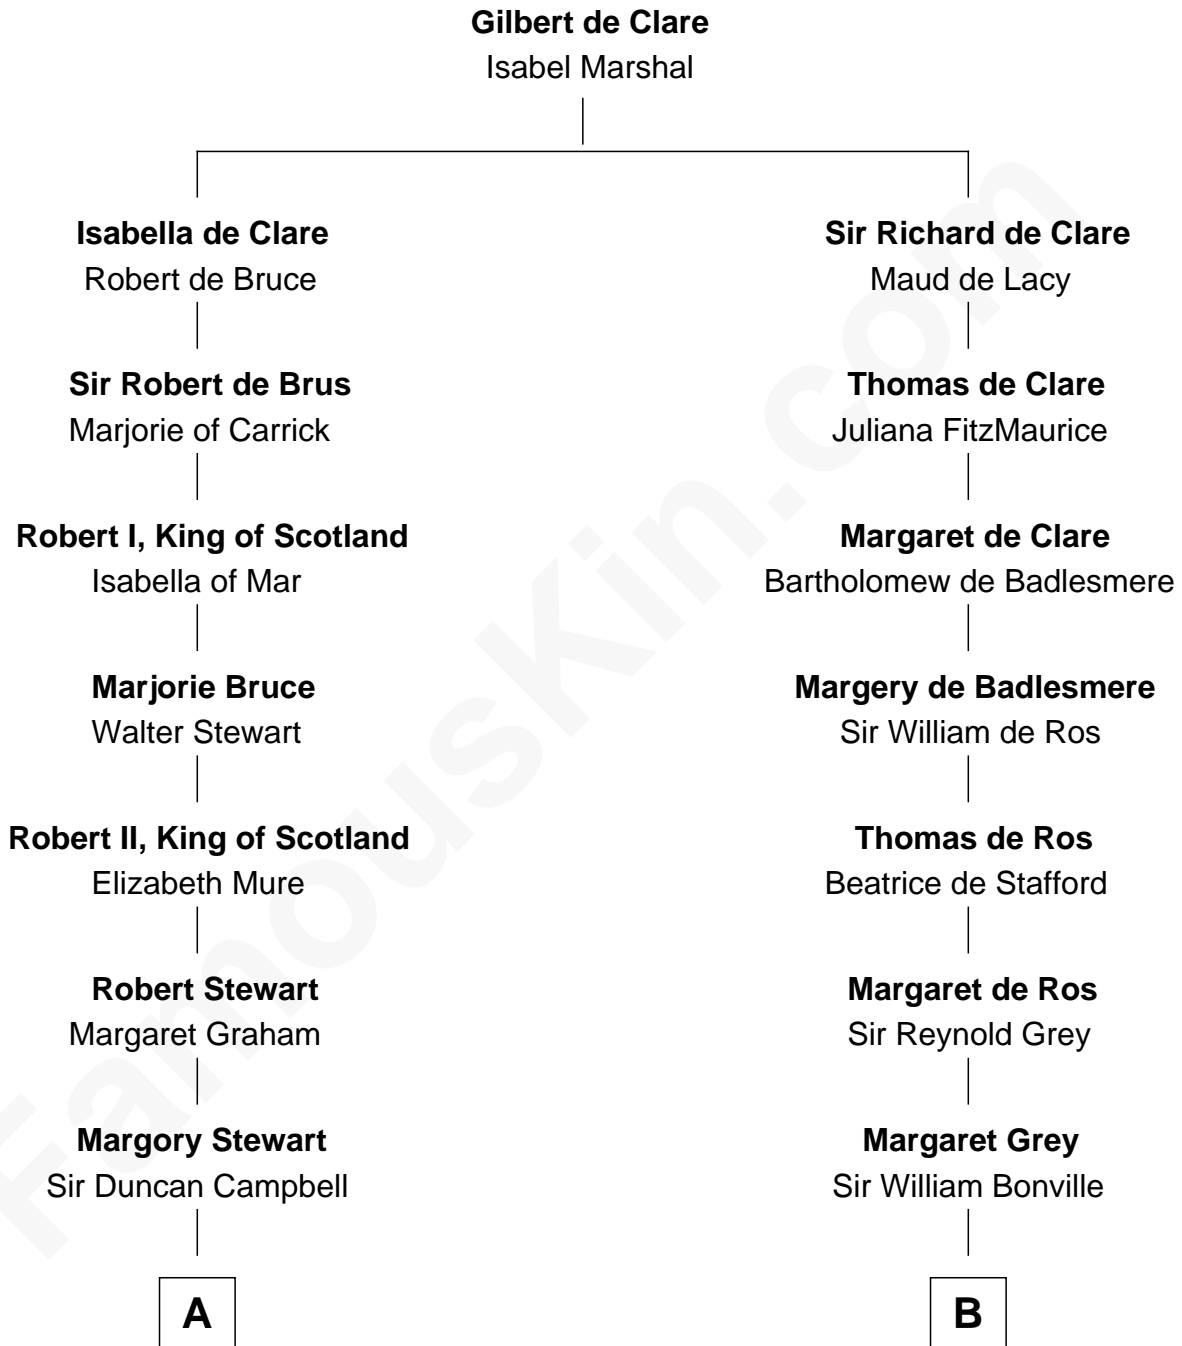

FamousKin.com

Relationship Chart of

Emily Post

American Author on Etiquette

18th cousin 3 times removed of

Bathsheba (Ruggles) Spooner

First woman executed for murder in U.S. by non-British government

C

Mary Meek Magruder
Thomas Clagett

Sarah Magruder Clagett
Upton Bruce

Marian Bruce
William Price

Bruce Price
Mary Josephine Lee

Emily Post
American Author on Etiquette

D

Timothy Dwight Ruggles
Bathsheba Bourne

Bathsheba (Ruggles) Spooner
First Woman Executed in U.S.

FamousKin.com