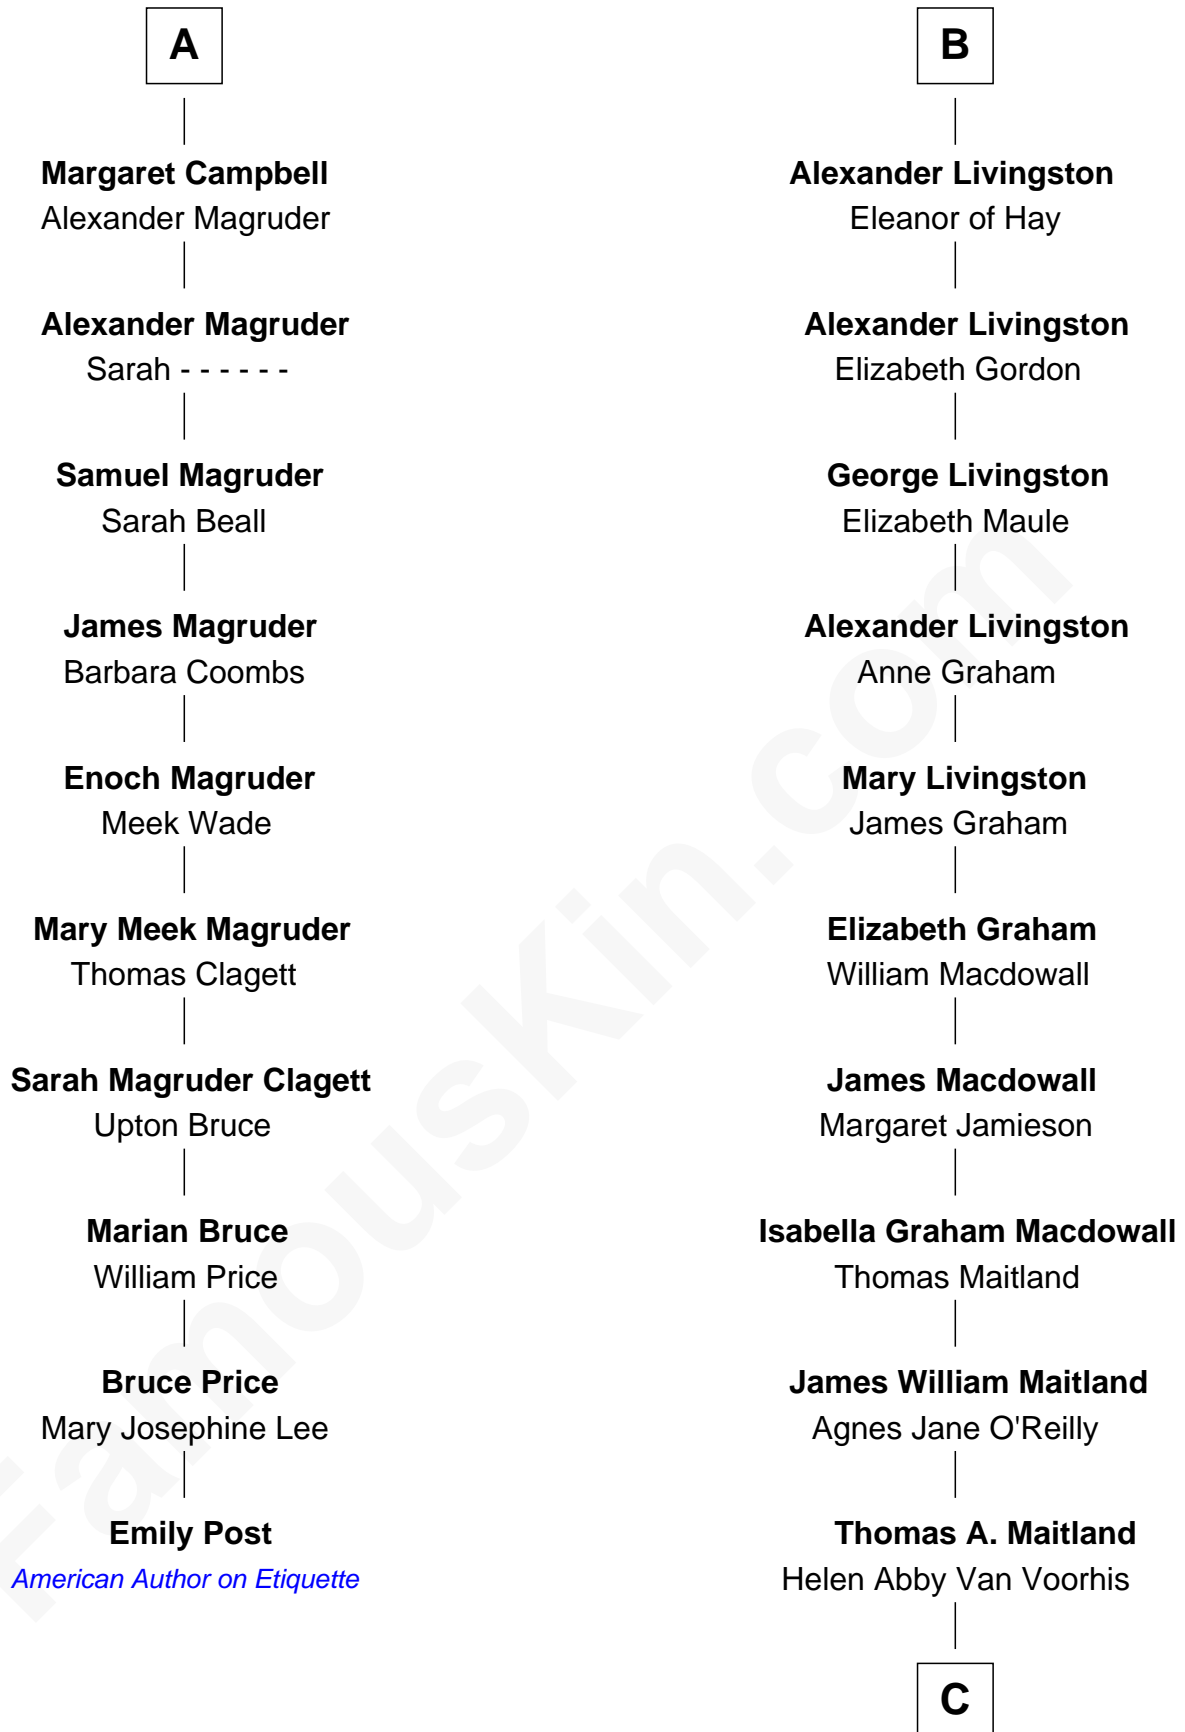

FamousKin.com

Relationship Chart of

Emily Post

American Author on Etiquette

16th cousin 3 times removed of

Howard Dean

79th Governor of Vermont

Robert II, King of Scotland

Elizabeth Mure

C

James William Maitland

Sylvia Wigglesworth

Andrea Belden Maitland

Howard Brush Dean

Howard Dean

79th Governor of Vermont