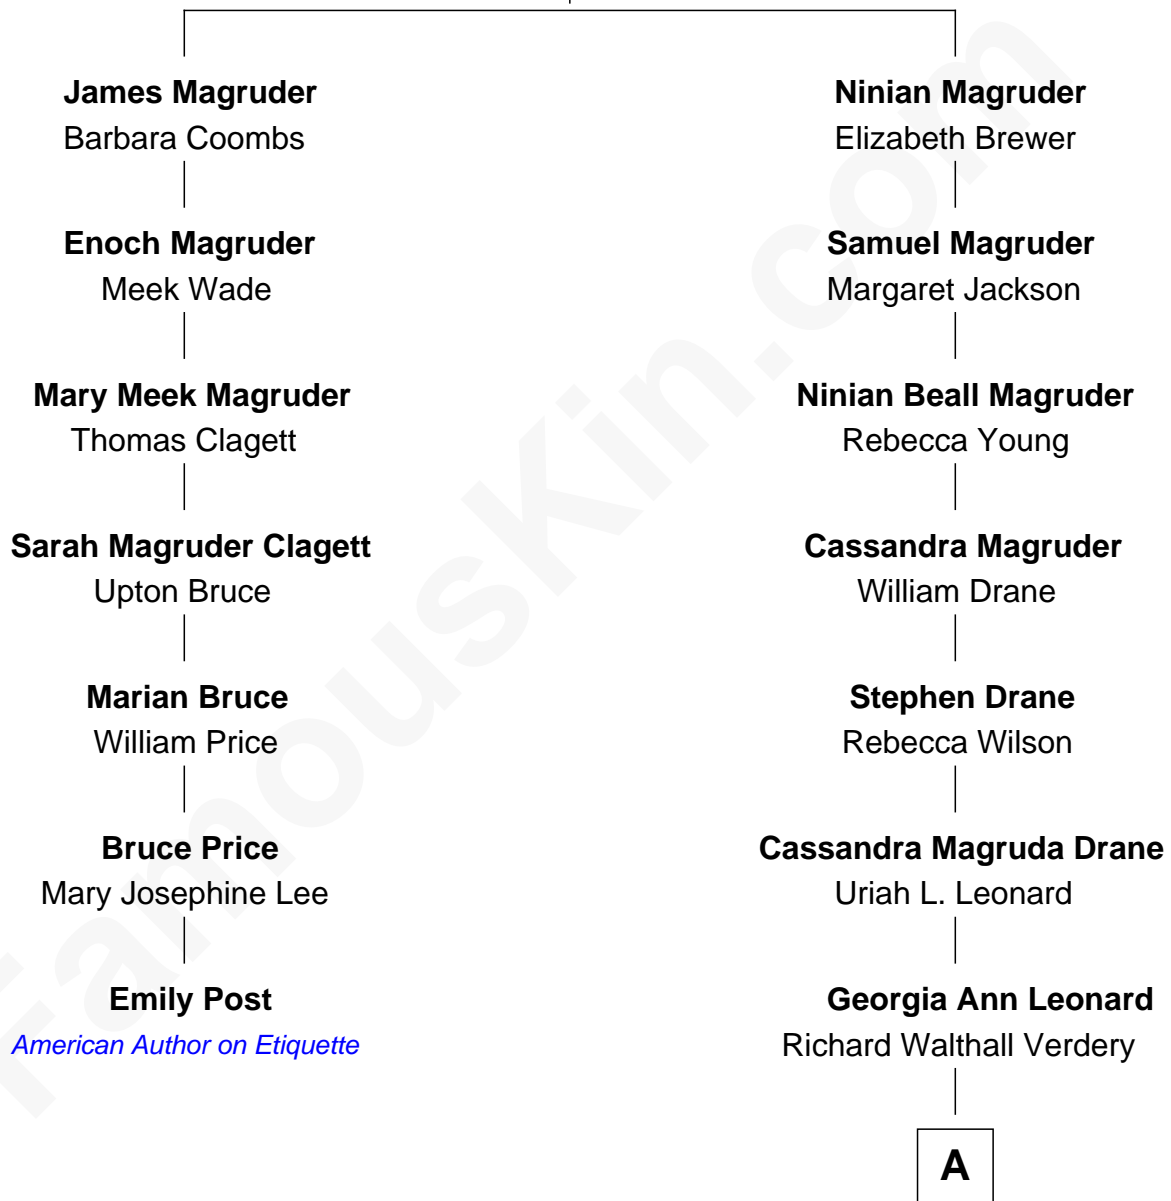

## Relationship Chart of

### Emily Post

*American Author on Etiquette*

6th cousin 3 times removed of

### Joanne Woodward

*Movie Actress*

**Samuel Magruder**

Sarah Beall

**Emily Post**  
*American Author on Etiquette*

A

**A**

—  
**Minnie Waunita Verdery**