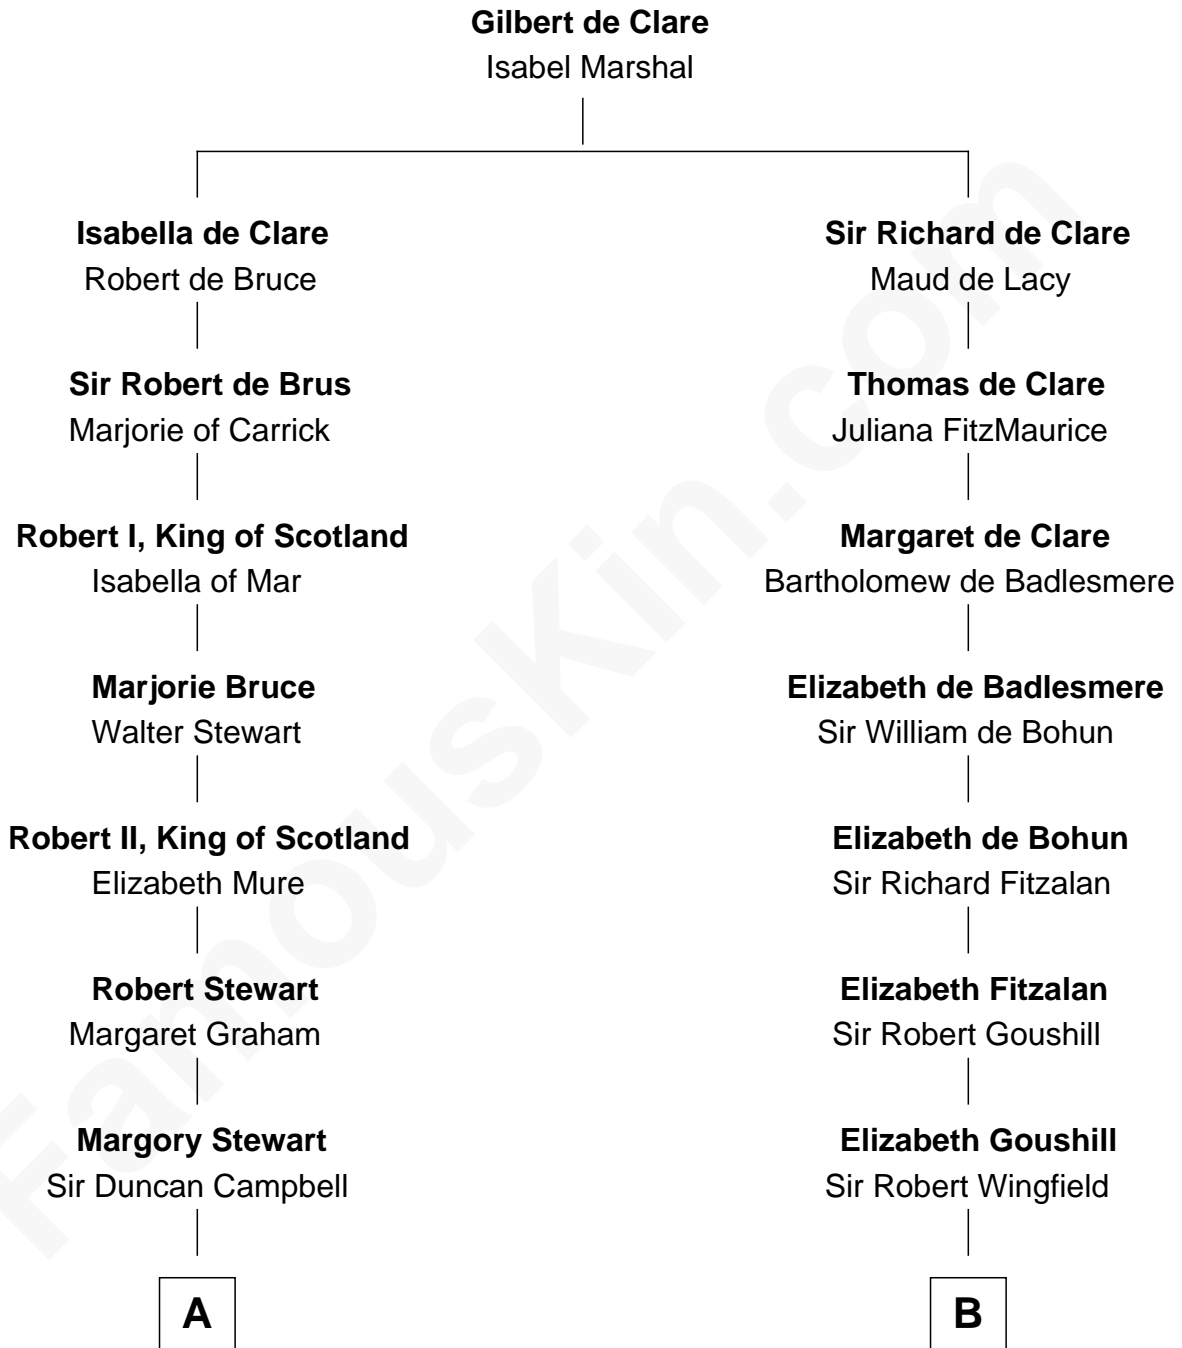

FamousKin.com

Relationship Chart of

Emily Post

American Author on Etiquette

20th cousin 1 time removed of

Gloria Vanderbilt
Fashion Designer

C

Mary Meek Magruder

American Author on Etiquette

D

Abraham Evan Gwynne

Rachel Moore Flagg

Alice Claypoole Gwynne

Cornelius Vanderbilt

Reginald Claypoole Vanderbilt

Gloria Maria Mercedes Morgan