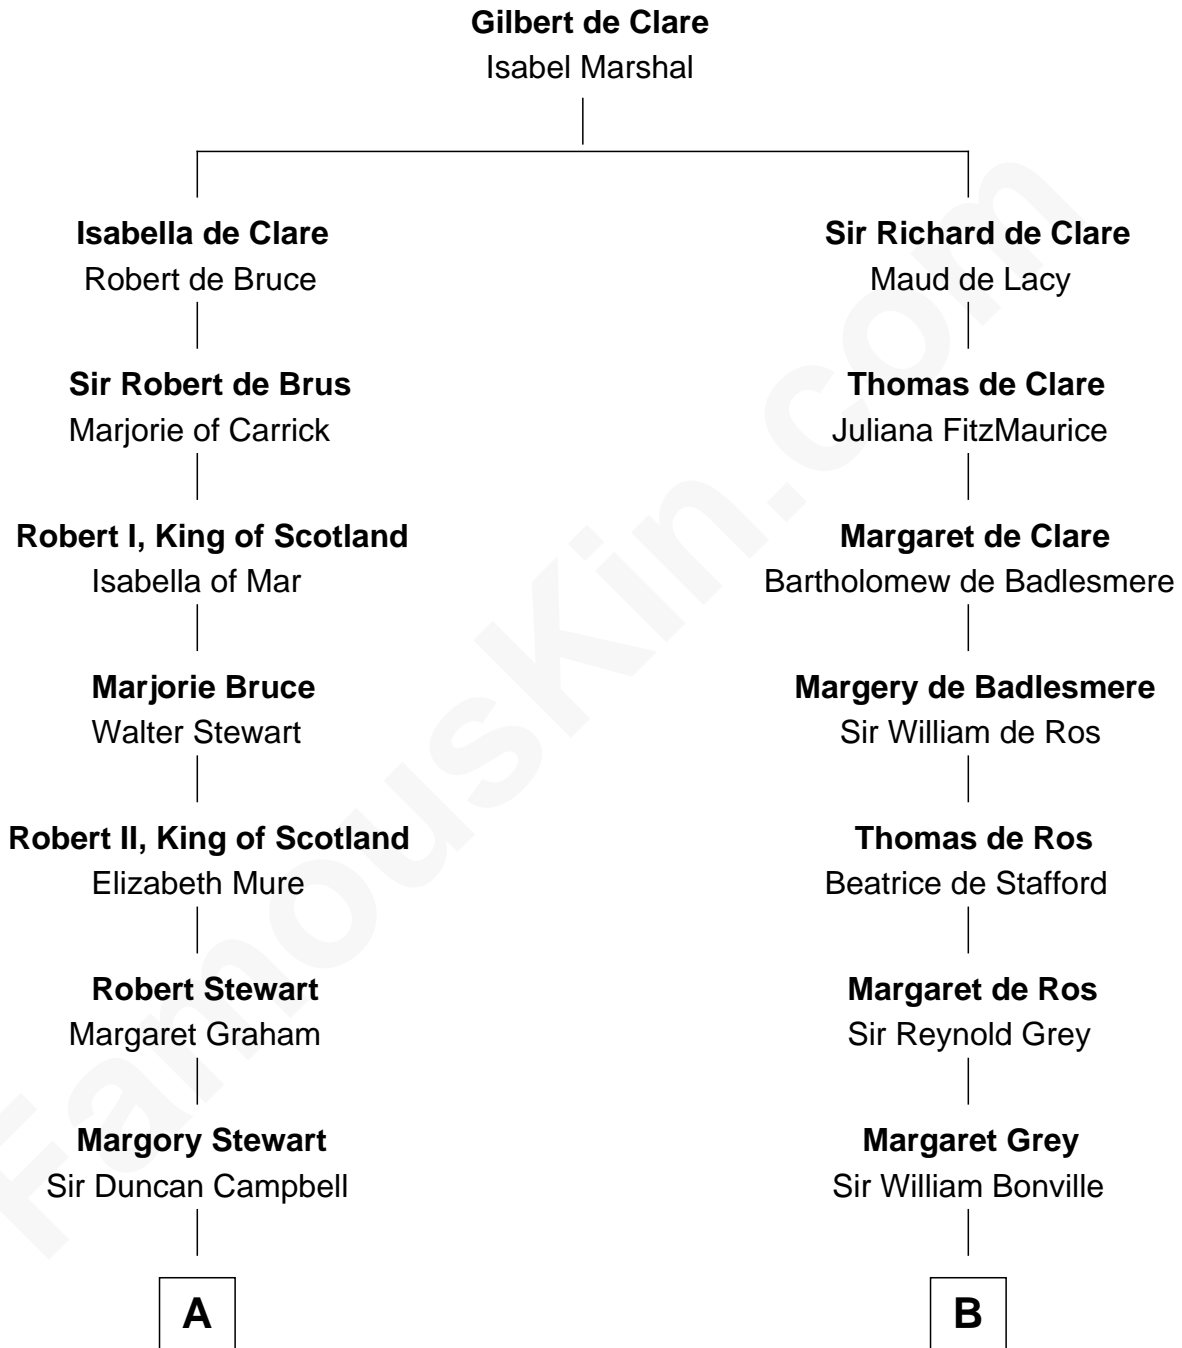

FamousKin.com

Relationship Chart of

Emily Post

American Author on Etiquette

18th cousin 3 times removed of

John Langdon

Signer of the U.S. Constitution

C

Mary Meek Magruder
Thomas Clagett

Sarah Magruder Clagett
Upton Bruce

Marian Bruce
William Price

Bruce Price
Mary Josephine Lee

Emily Post
American Author on Etiquette

D

Mary Hall
John Langdon

John Langdon
Signer of the U.S. Constitution