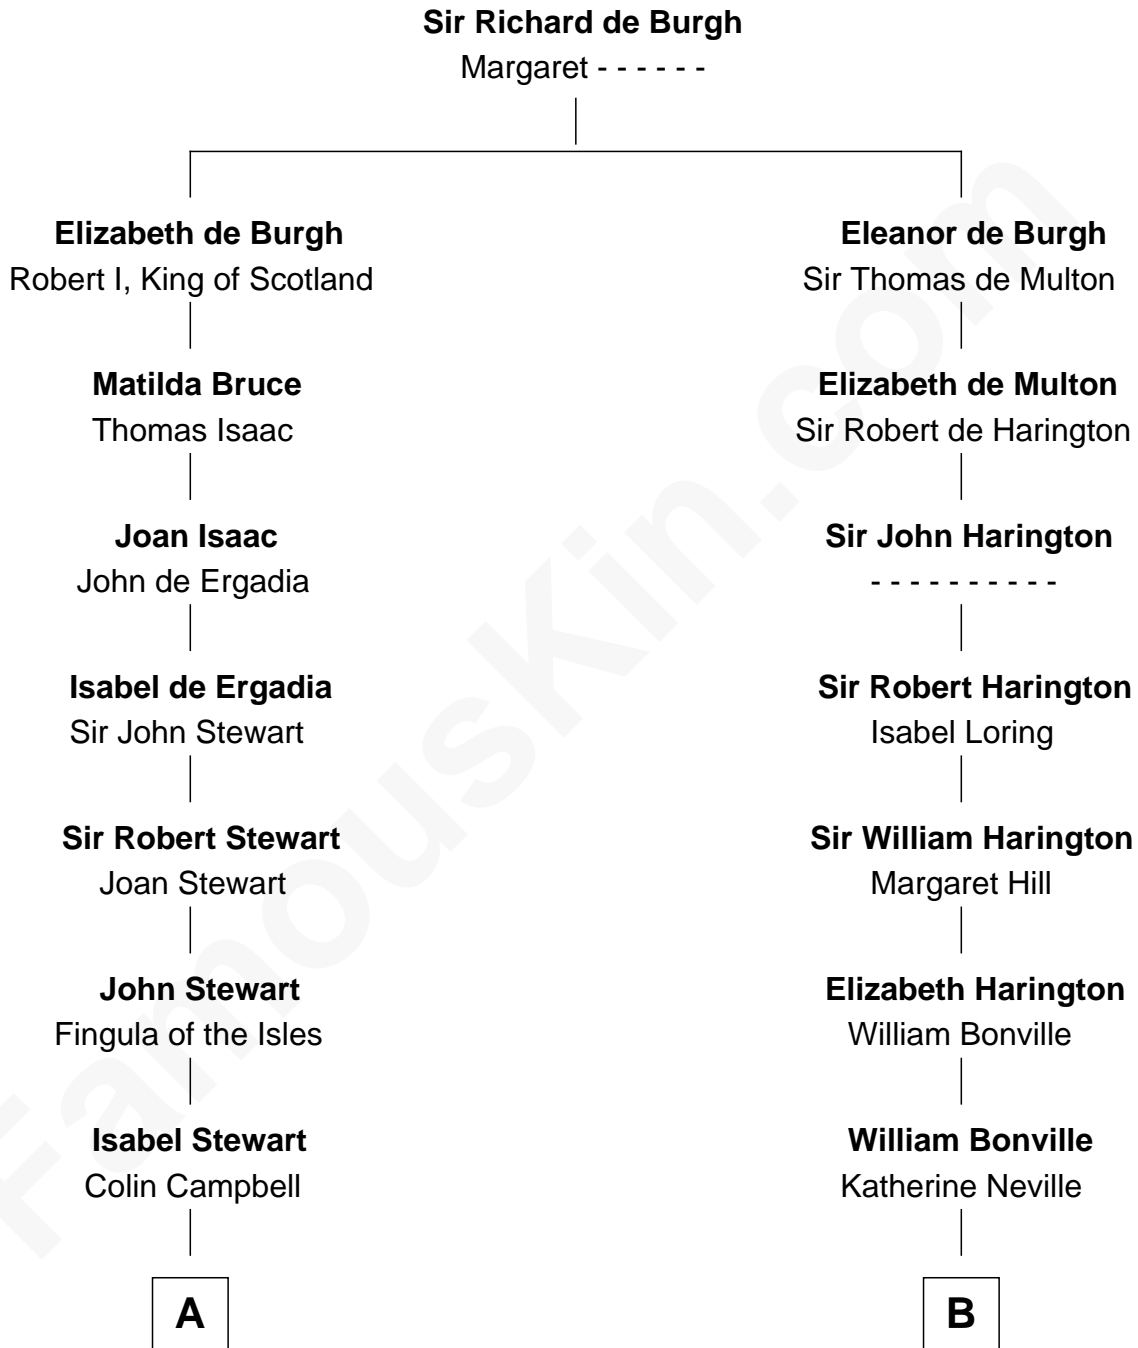

FamousKin.com

Relationship Chart of

Emily Post

American Author on Etiquette

16th cousin 3 times removed of

John Langdon

Signer of the U.S. Constitution

C

—
Marian Bruce

William Price

—
Bruce Price

Mary Josephine Lee

—
Emily Post

American Author on Etiquette

FamousKin.com