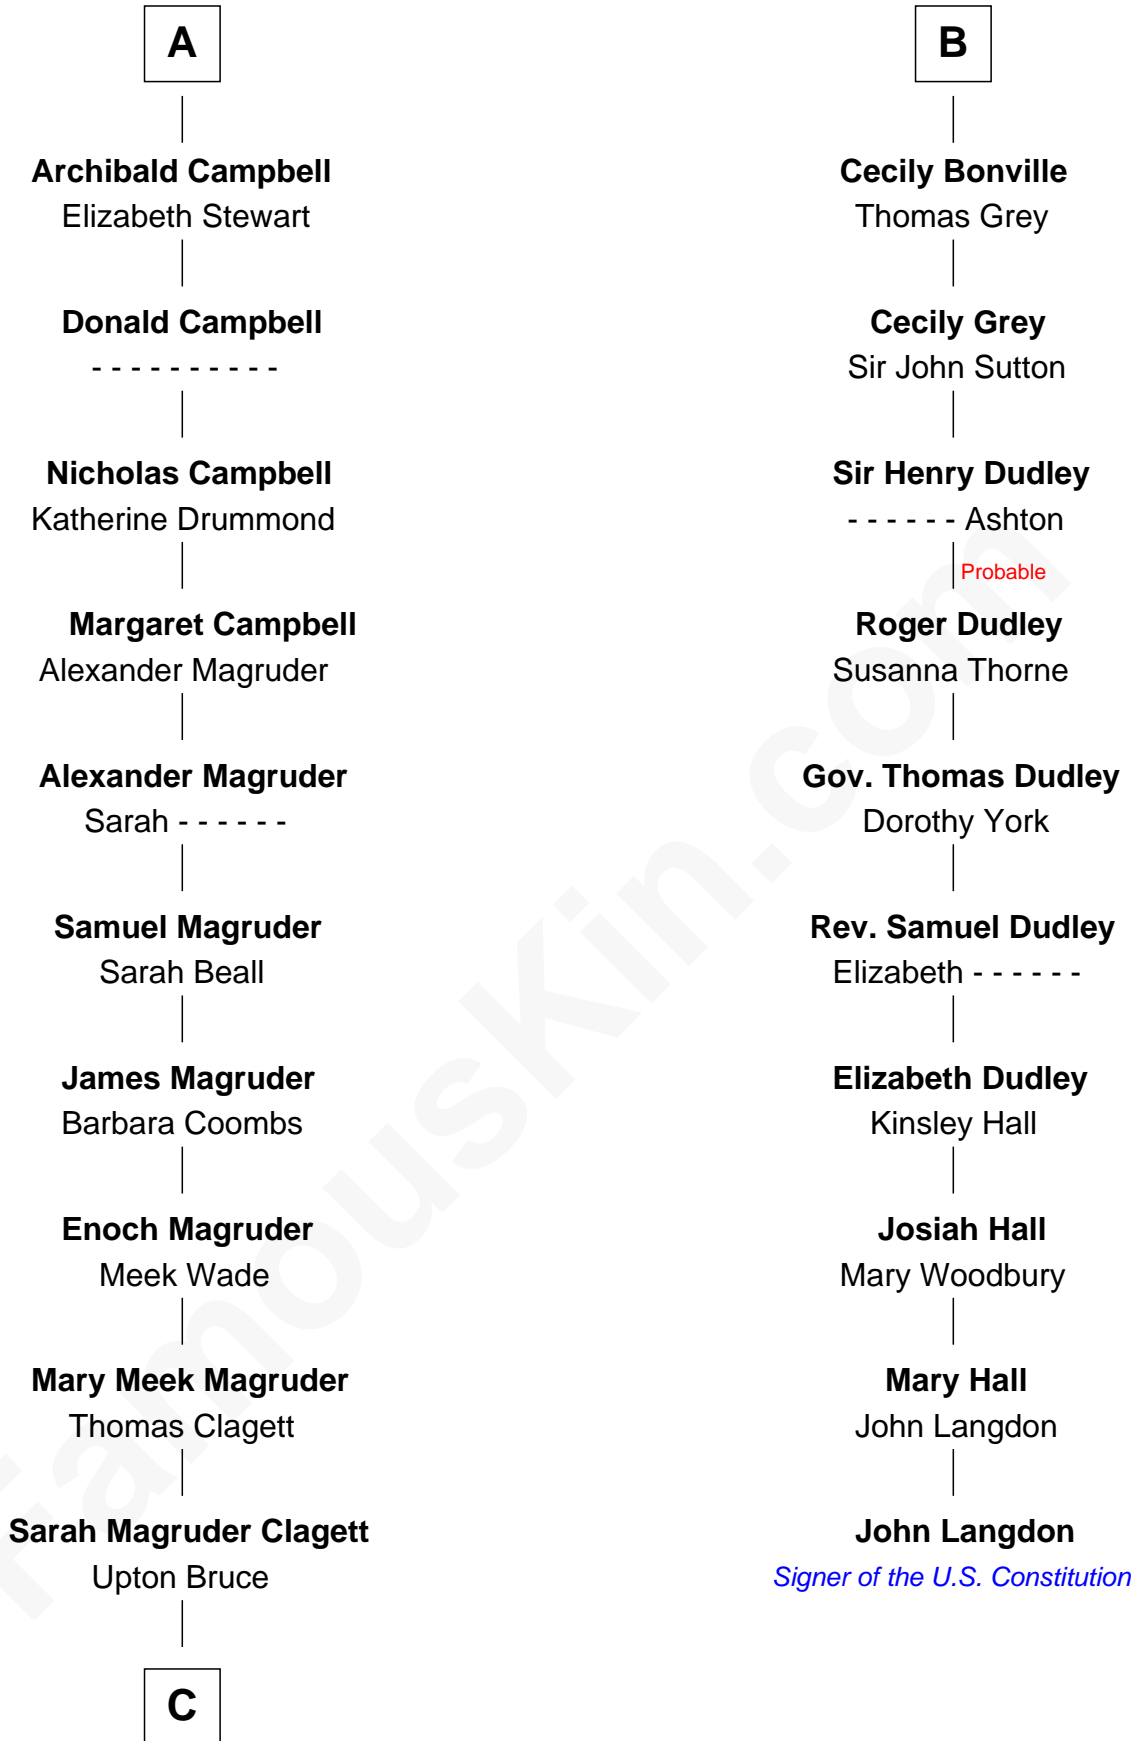

FamousKin.com

Relationship Chart of

Emily Post

American Author on Etiquette

16th cousin 3 times removed of

John Langdon

Signer of the U.S. Constitution

C

—
Marian Bruce

William Price

—
Bruce Price

Mary Josephine Lee

—
Emily Post

American Author on Etiquette

FamousKin.com