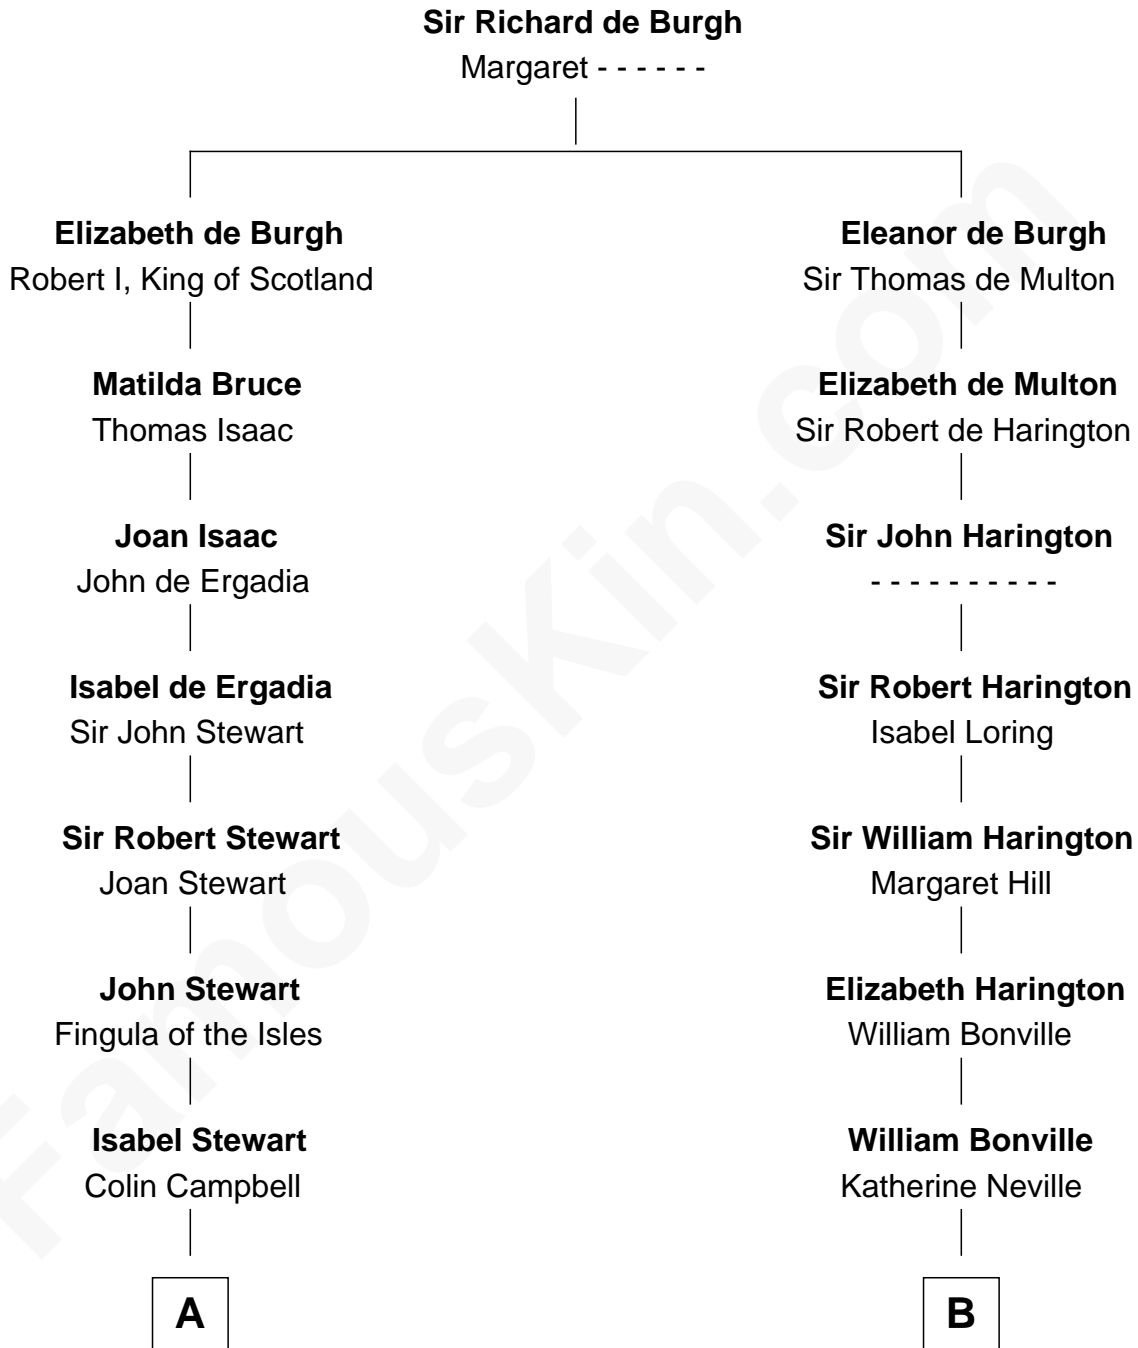

# FamousKin.com

## Relationship Chart of

### Emily Post

American Author on Etiquette

19th cousin 1 time removed of

**Louis Auchincloss**  
Author

**C**

**Marian Bruce**

William Price

**Bruce Price**