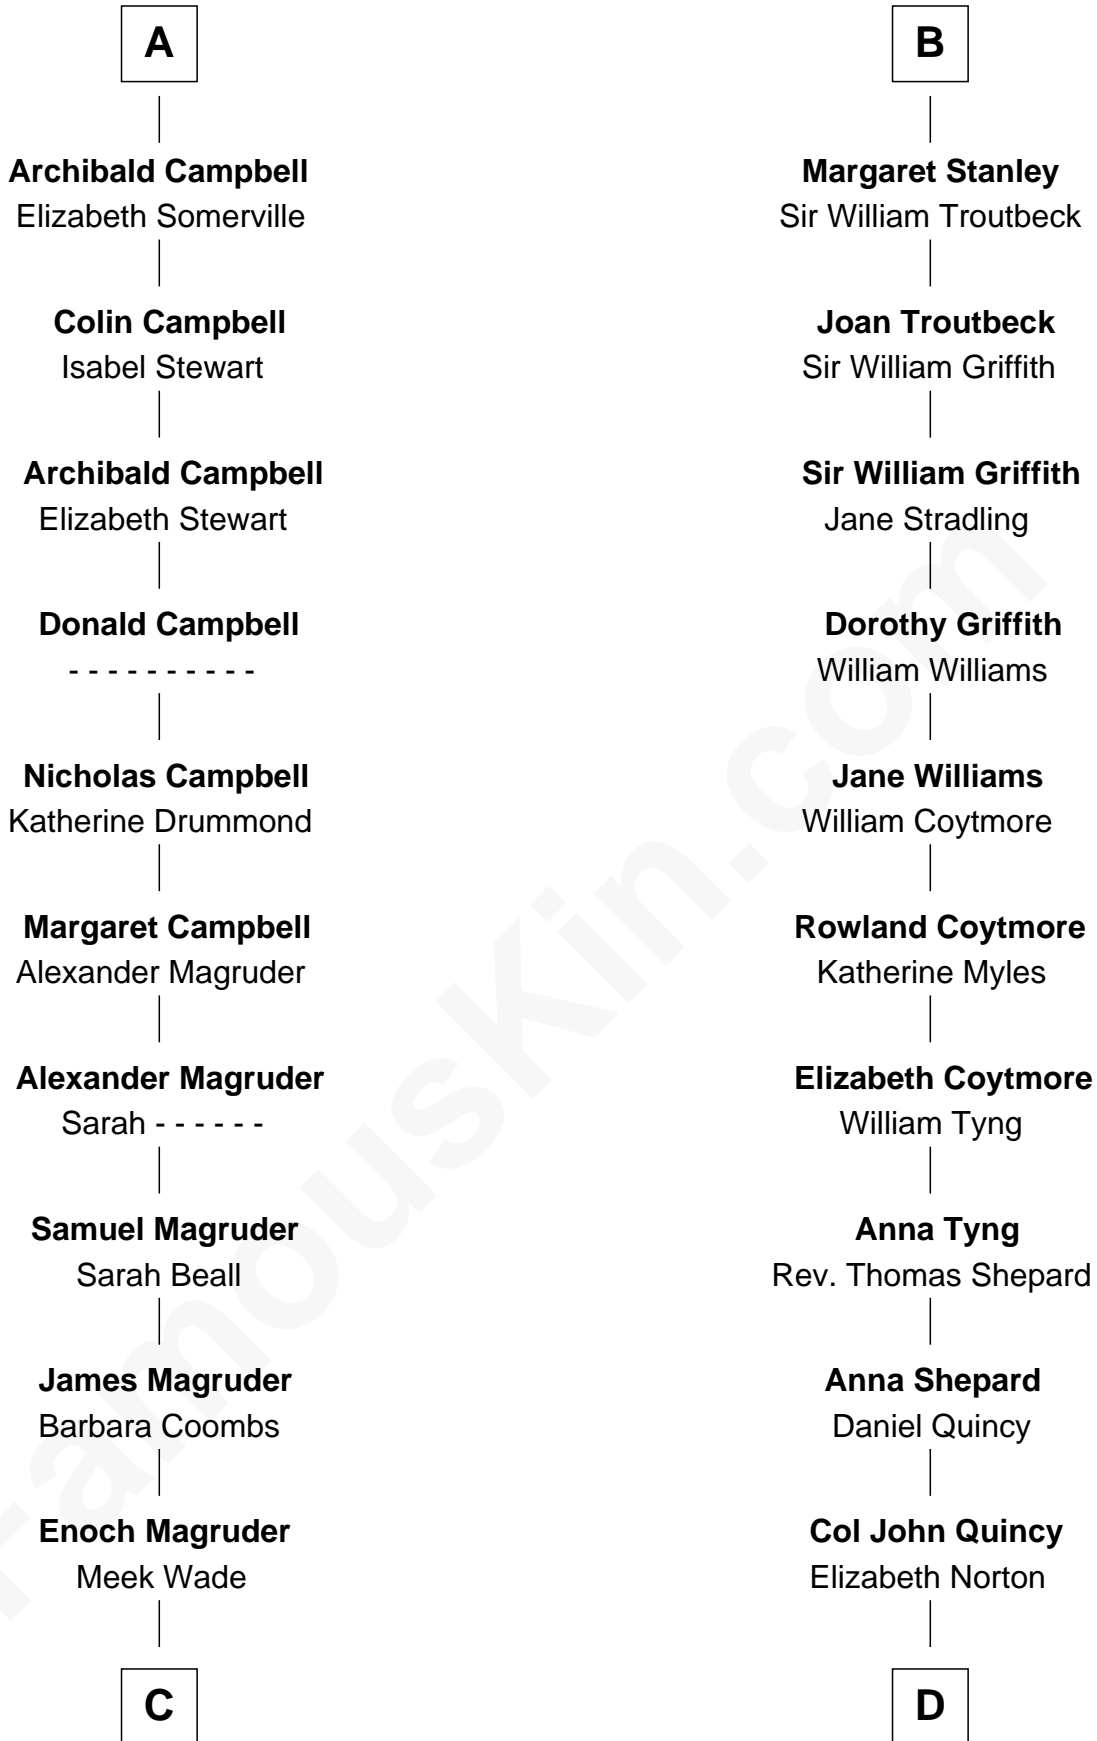

FamousKin.com

Relationship Chart of

Emily Post

American Author on Etiquette

19th cousin 2 times removed of

John Quincy Adams

6th U.S. President

Gilbert de Clare

Isabel Marshal

C

Mary Meek Magruder

Thomas Clagett

Sarah Magruder Clagett

Upton Bruce

Marian Bruce

William Price