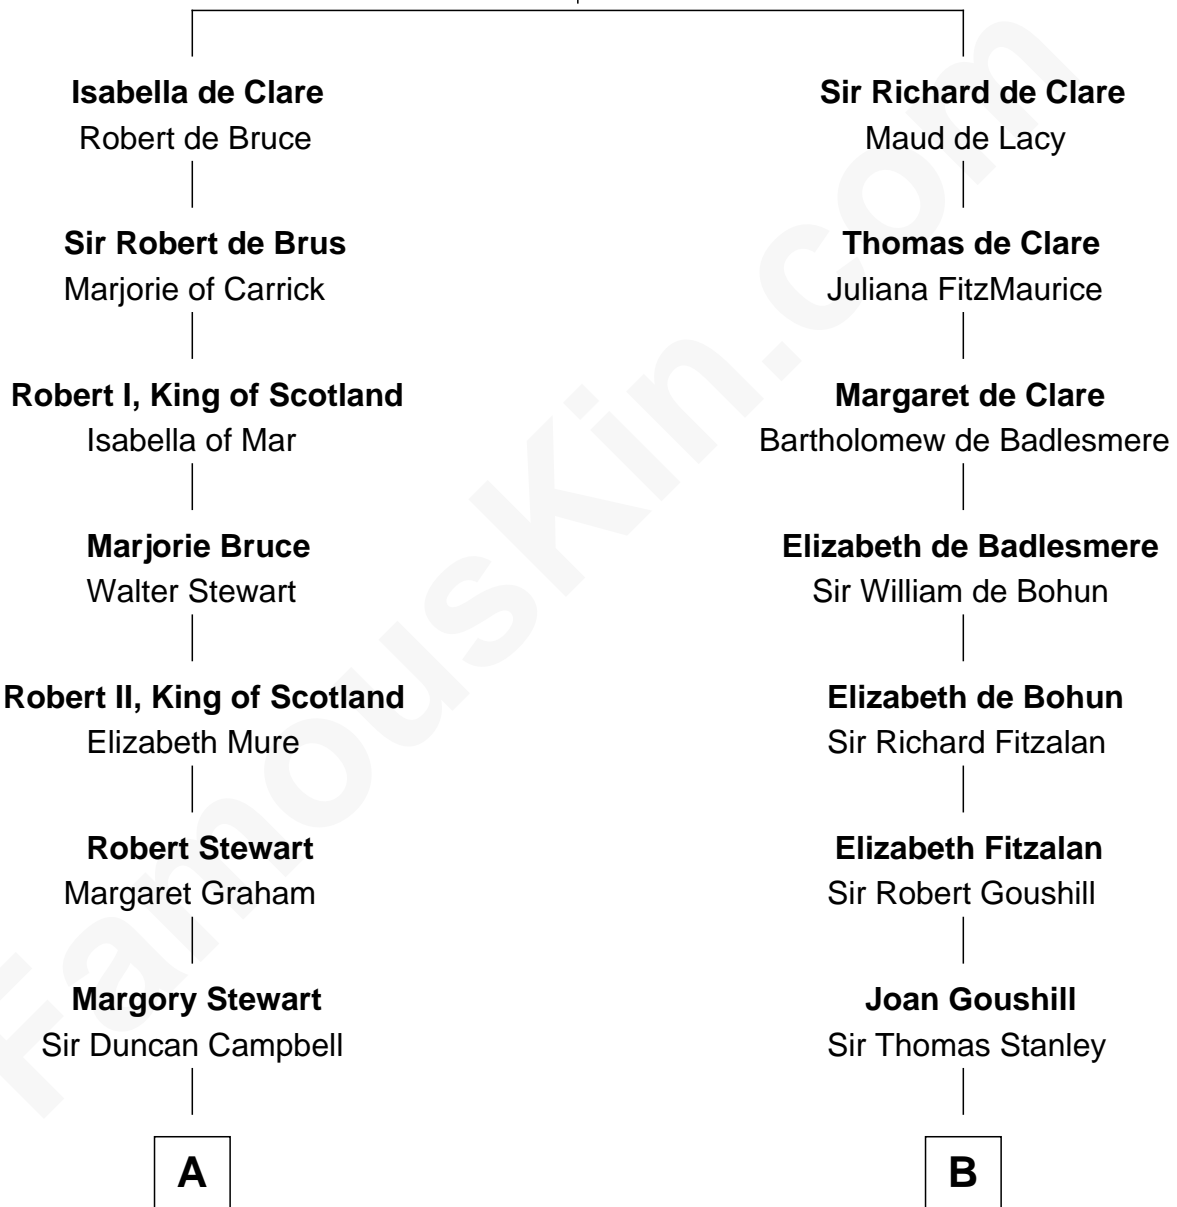

Gilbert de Clare

Isabel Marshal