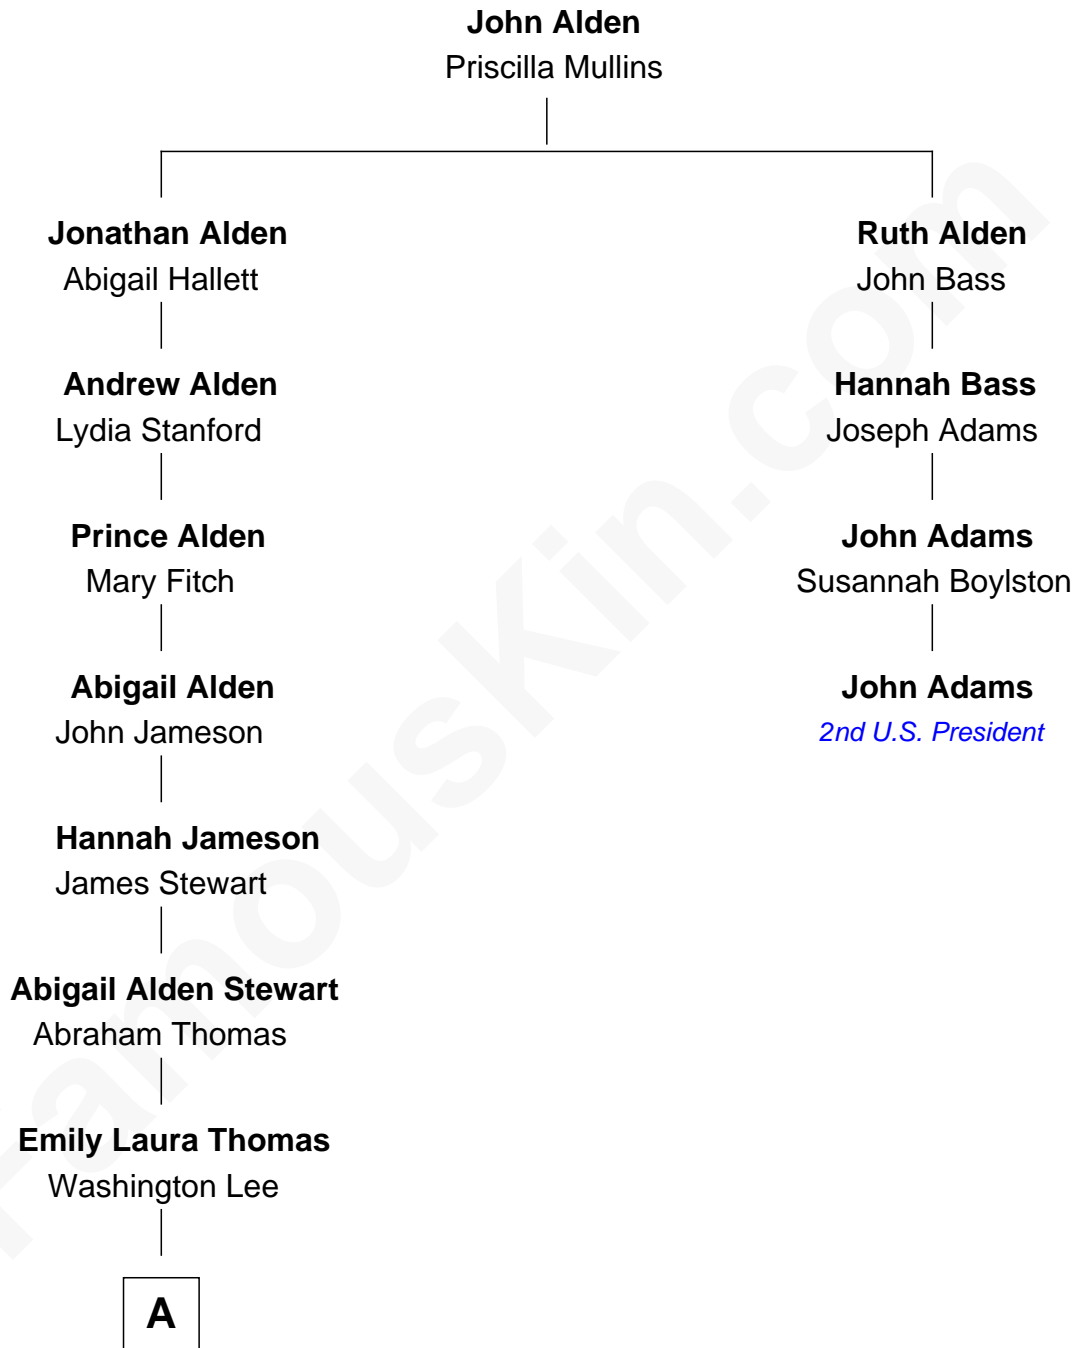

# FamousKin.com Relationship Chart of

**Emily Post**

*American Author on Etiquette*

3rd cousin 5 times removed of

**John Adams**

*2nd U.S. President and Signer of the Declaration of Independence*

A

Mary Josephine Lee

Bruce Price

Emily Post

*American Author on Etiquette*

FamousKin.com