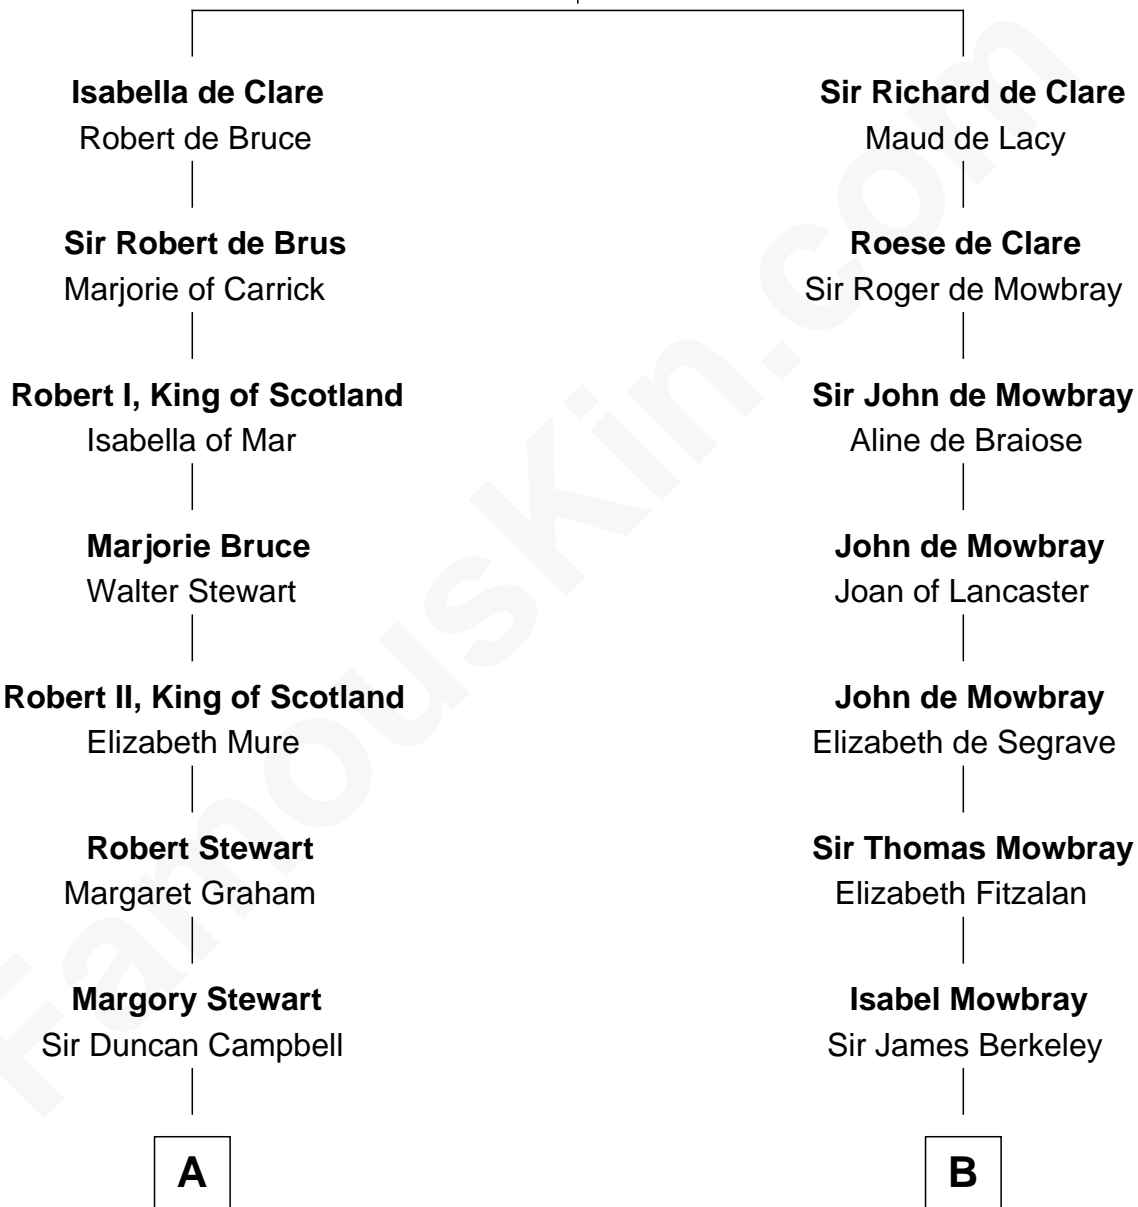

FamousKin.com Relationship Chart of

Emily Post

American Author on Etiquette

21st cousin of

Jack London

Author of "The Call of the Wild"

Gilbert de Clare

Isabel Marshal