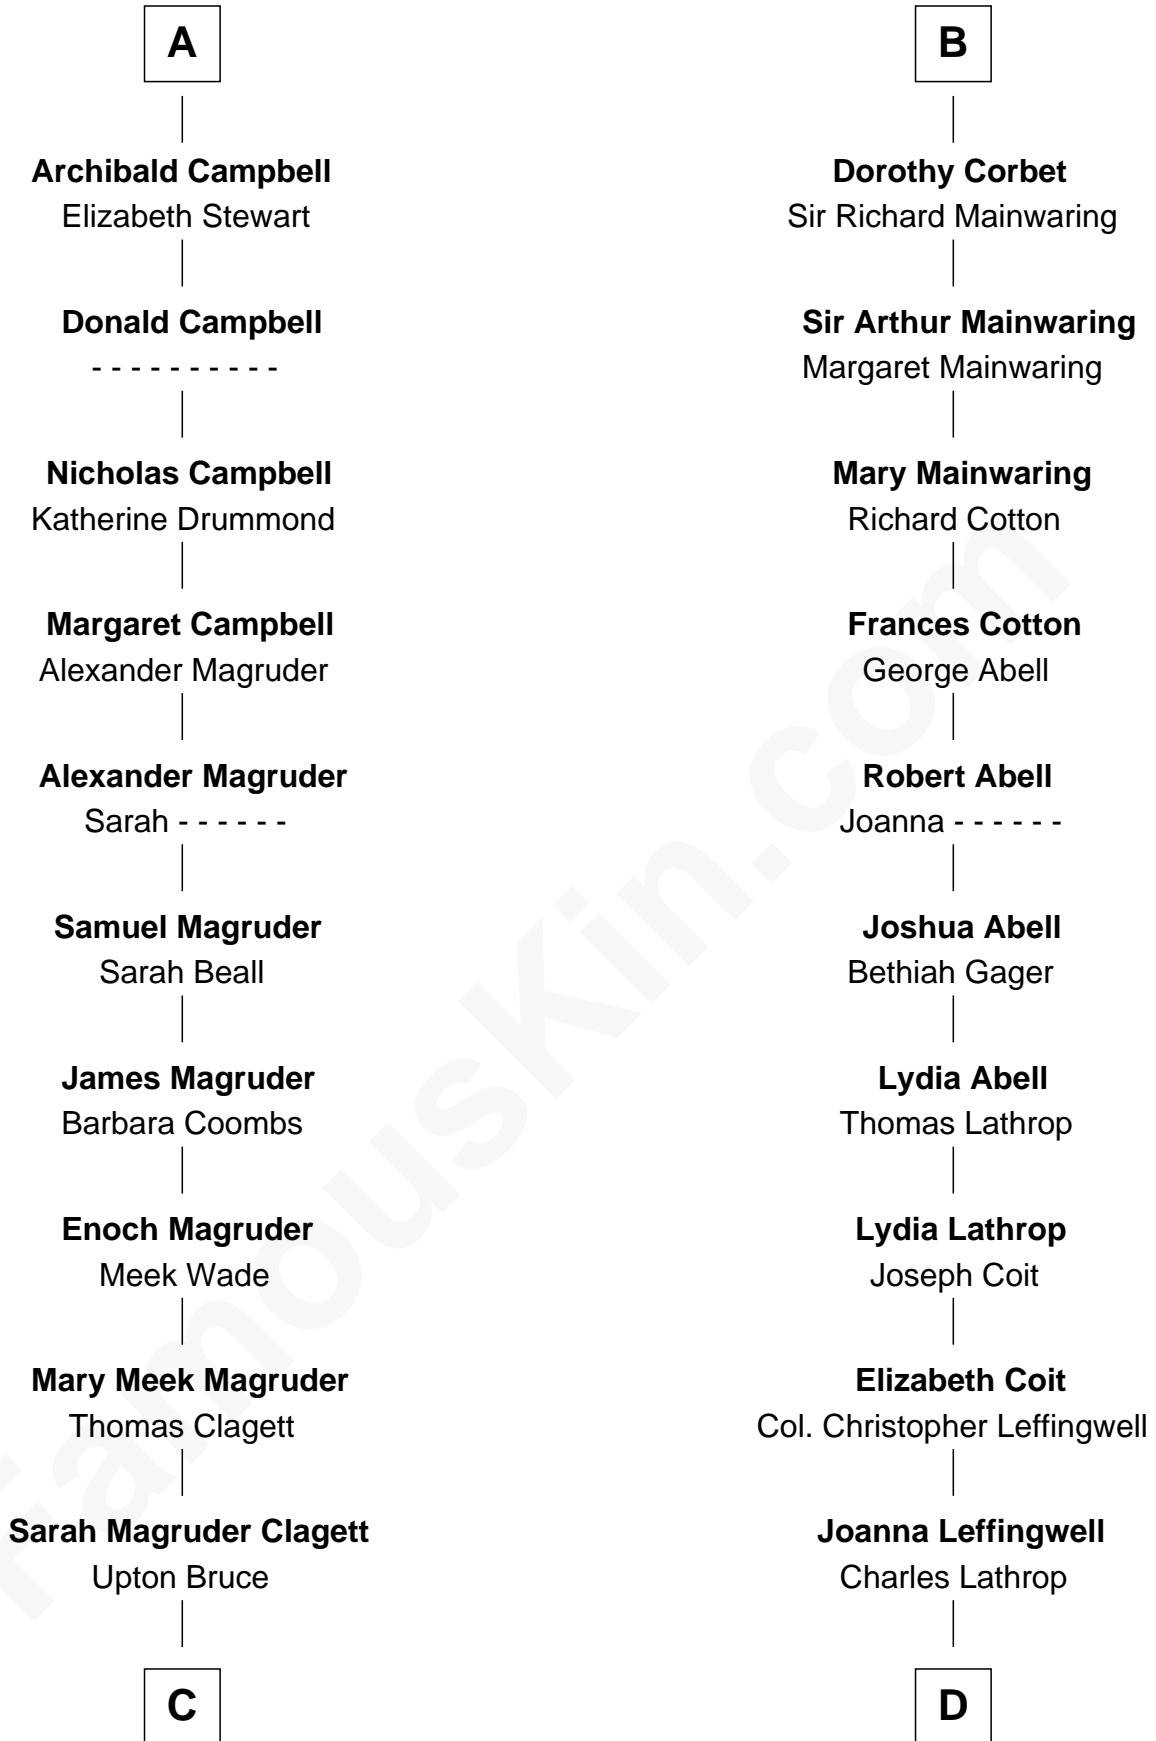

FamousKin.com

Relationship Chart of

Emily Post

American Author on Etiquette

19th cousin 1 time removed of

John Foster Dulles

52nd U.S. Secretary of State

Sir Richard de Burgh

Margaret - - - - -

Elizabeth de Burgh
Robert I, King of Scotland

Matilda Bruce
Thomas Isaac

Joan Isaac
John de Ergadia

Isabel de Ergadia
Sir John Stewart

Sir Robert Stewart
Joan Stewart

John Stewart
Fingula of the Isles

Elizabeth Vernon
Sir Robert Corbet

B

C

Marian Bruce

William Price

Bruce Price

Mary Josephine Lee

Emily Post