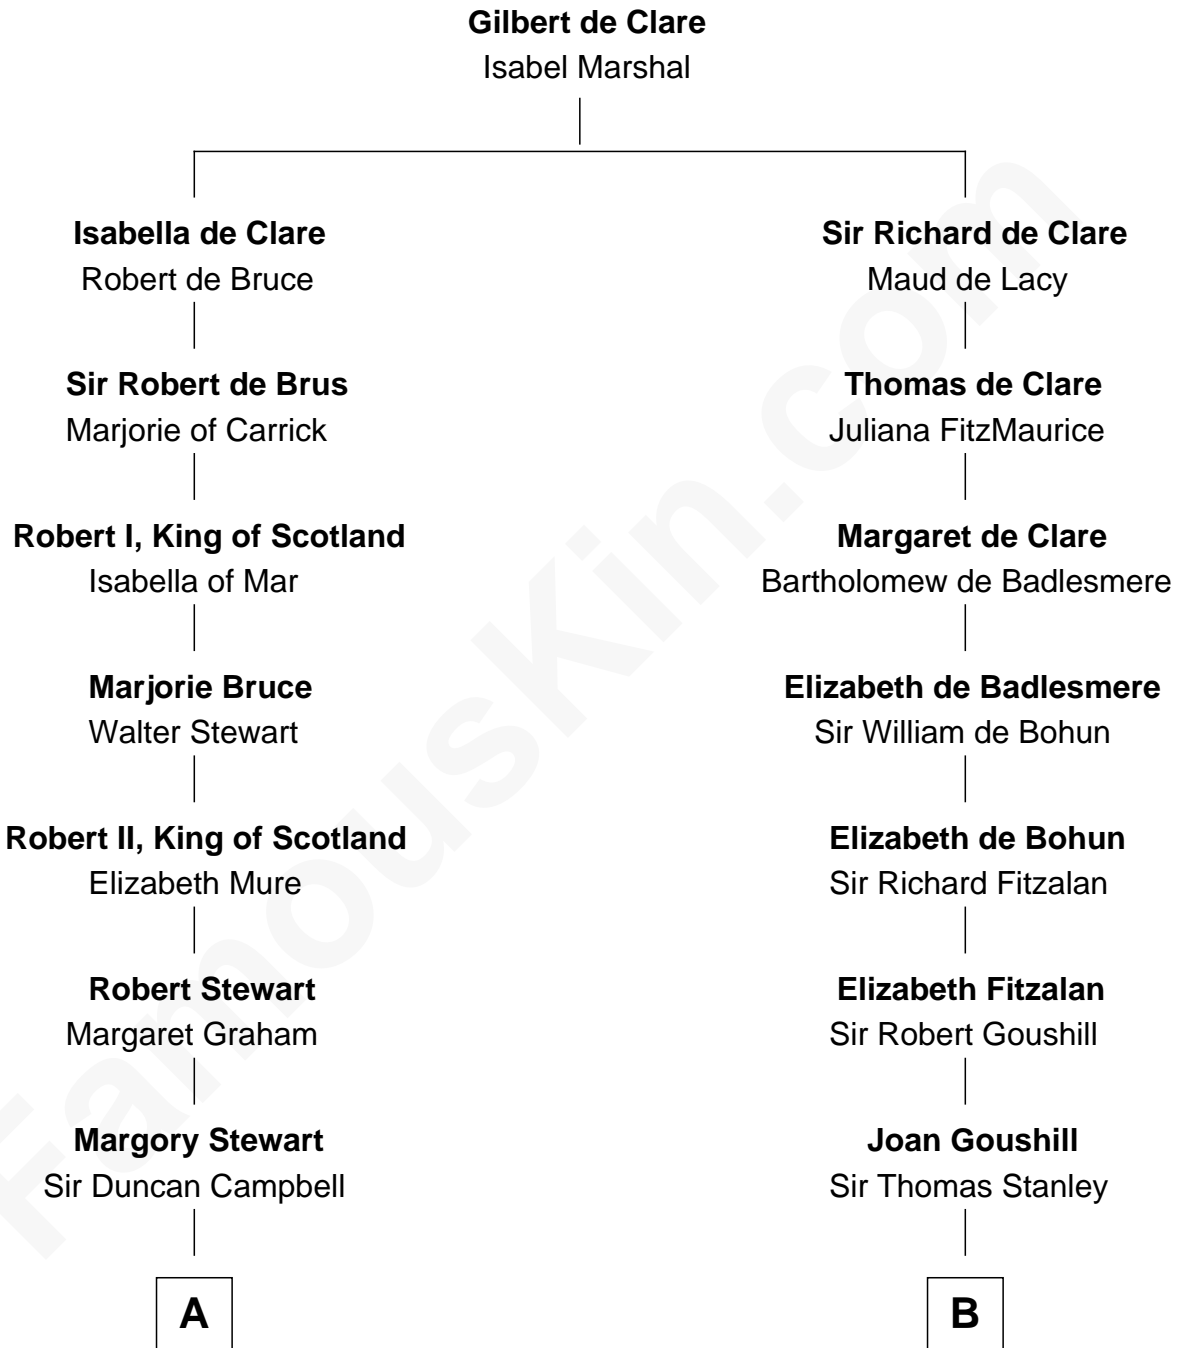

FamousKin.com Relationship Chart of

Emily Post

American Author on Etiquette

21st cousin of

Buckminster Fuller

Author, Architect, and Inventor

C

Mary Meek Magruder