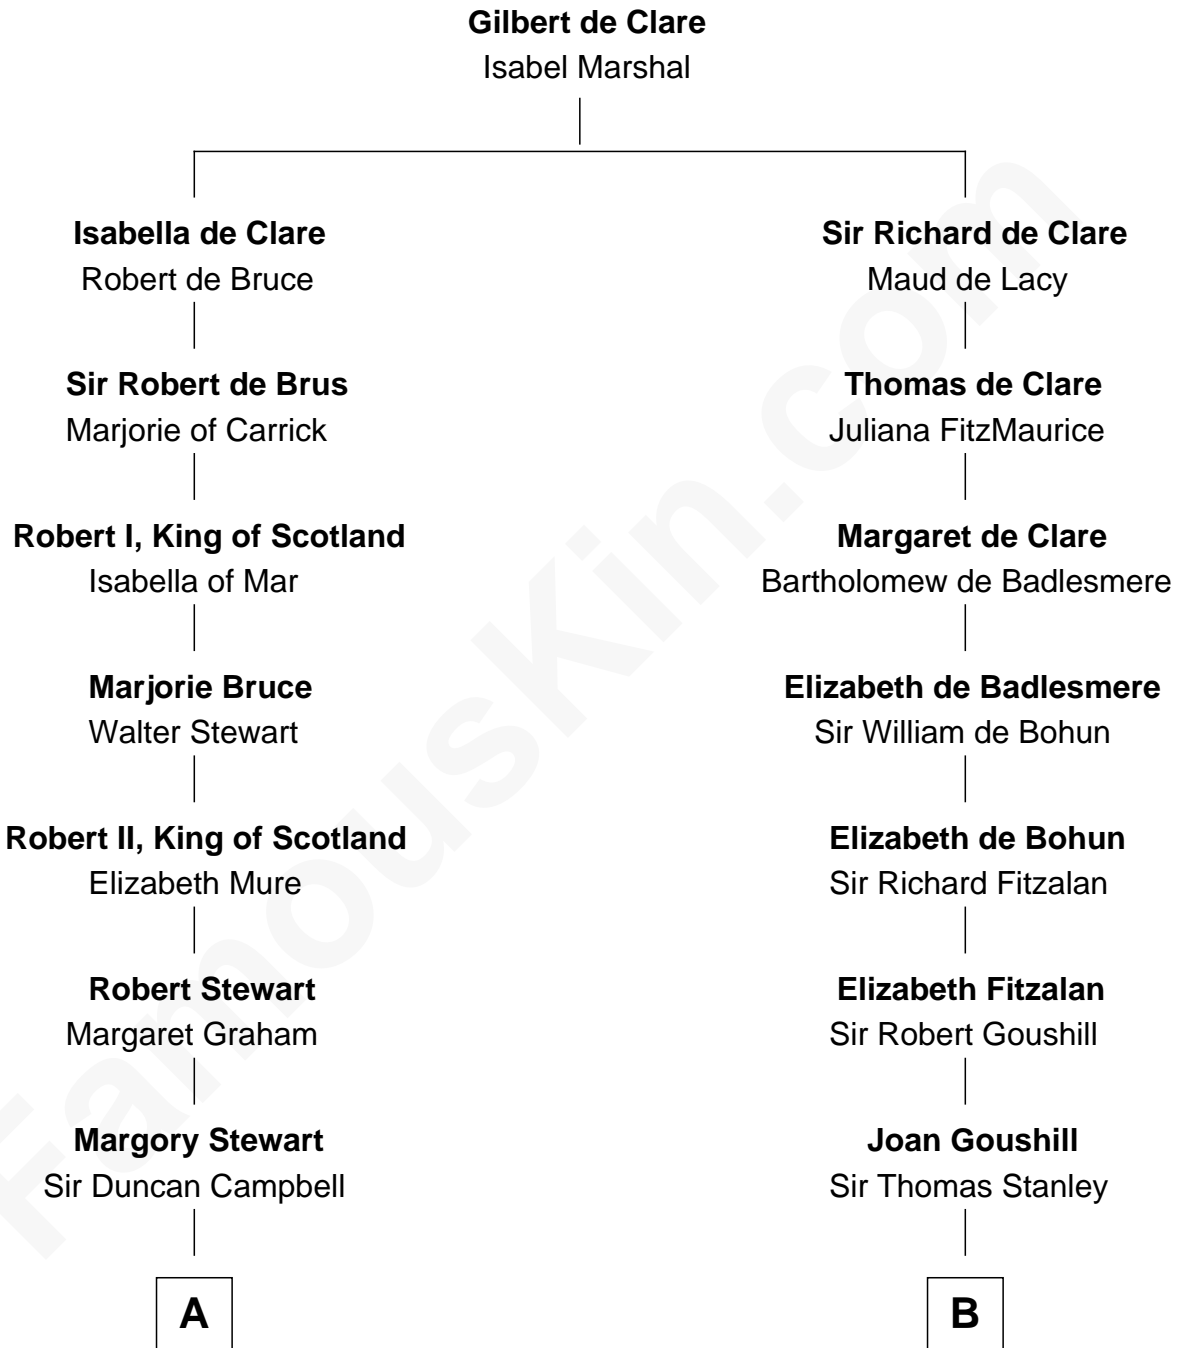

FamousKin.com Relationship Chart of

Emily Post

American Author on Etiquette

21st cousin of

Thomas Hunt Morgan

Nobel Prize Winner in Physiology or Medicine

C

Mary Meek Magruder
Thomas Clagett

Sarah Magruder Clagett
Upton Bruce

Marian Bruce
William Price

Bruce Price
Mary Josephine Lee

Emily Post
American Author on Etiquette

D

Col. Edward Lloyd
Elizabeth Tayloe

Mary Tayloe Lloyd
Francis Scott Key

Elizabeth Phoebe Key
Charles Howard