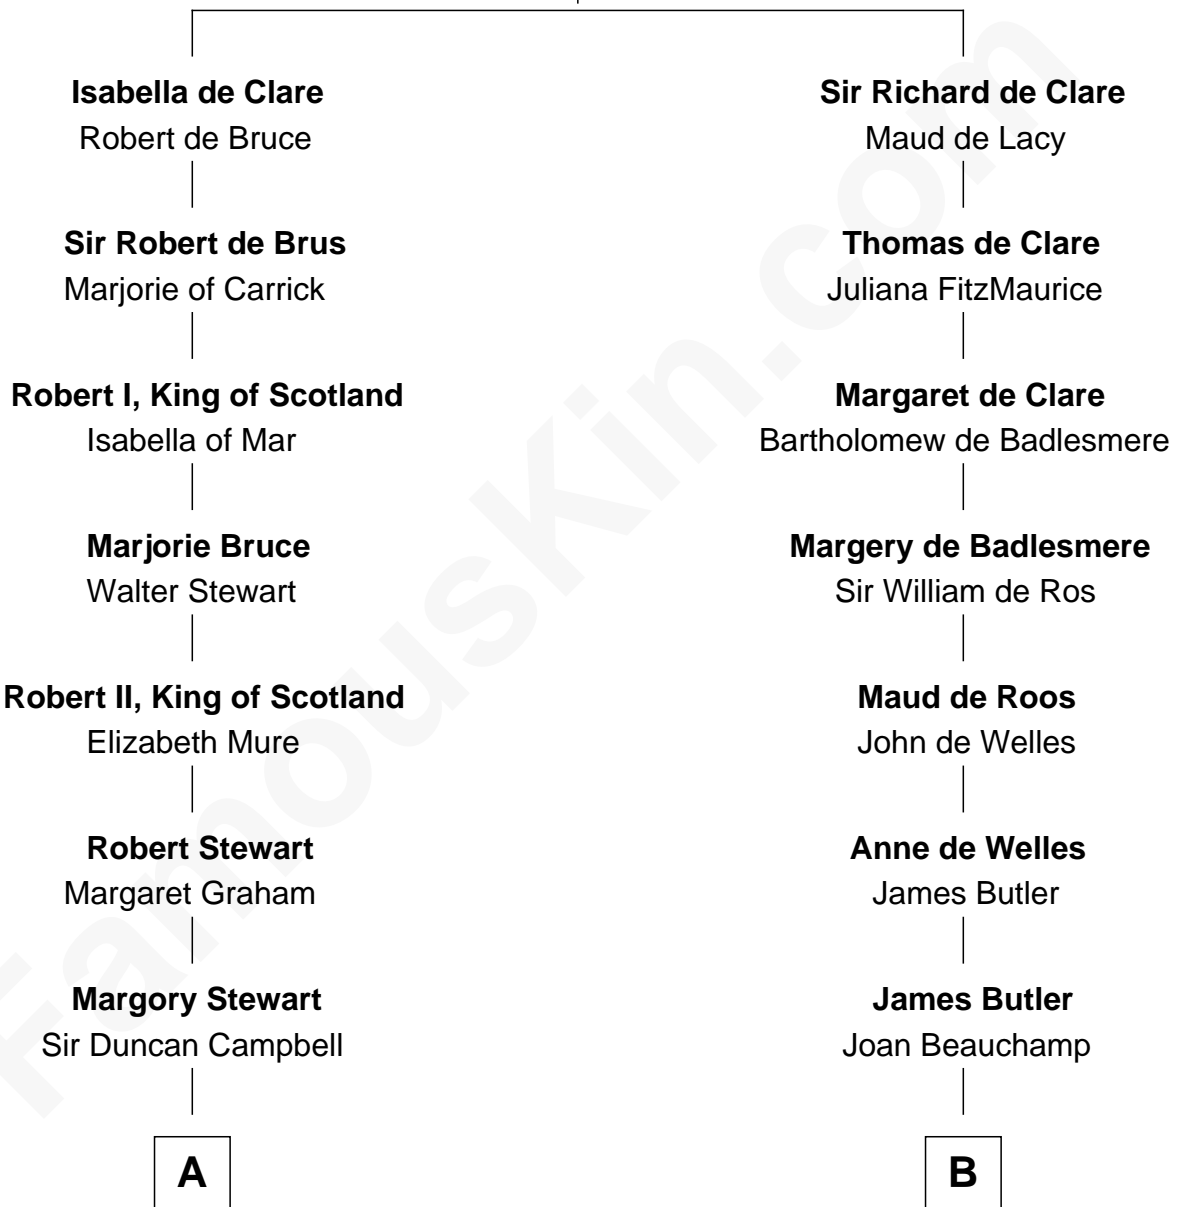

# FamousKin.com Relationship Chart of

**Emily Post**

*American Author on Etiquette*

21st cousin of

**Marjorie Post**

*Founder of General Foods*

**Gilbert de Clare**

Isabel Marshal

**C**

**Mary Meek Magruder**  
Thomas Clagett

**Sarah Magruder Clagett**  
Upton Bruce

**Marian Bruce**  
William Price

**Bruce Price**  
Mary Josephine Lee

**Emily Post**  
*American Author on Etiquette*

**D**

**Azel Lathrop**  
Elizabeth Hyde

**Erastus Lathrop**  
Sarah Bailey

**Caroline Cushman Lathrop**  
Charles Rollin Post

**Charles William Post**  
Elle Letitia Merriweather

**Marjorie Post**  
*Founder of General Foods*