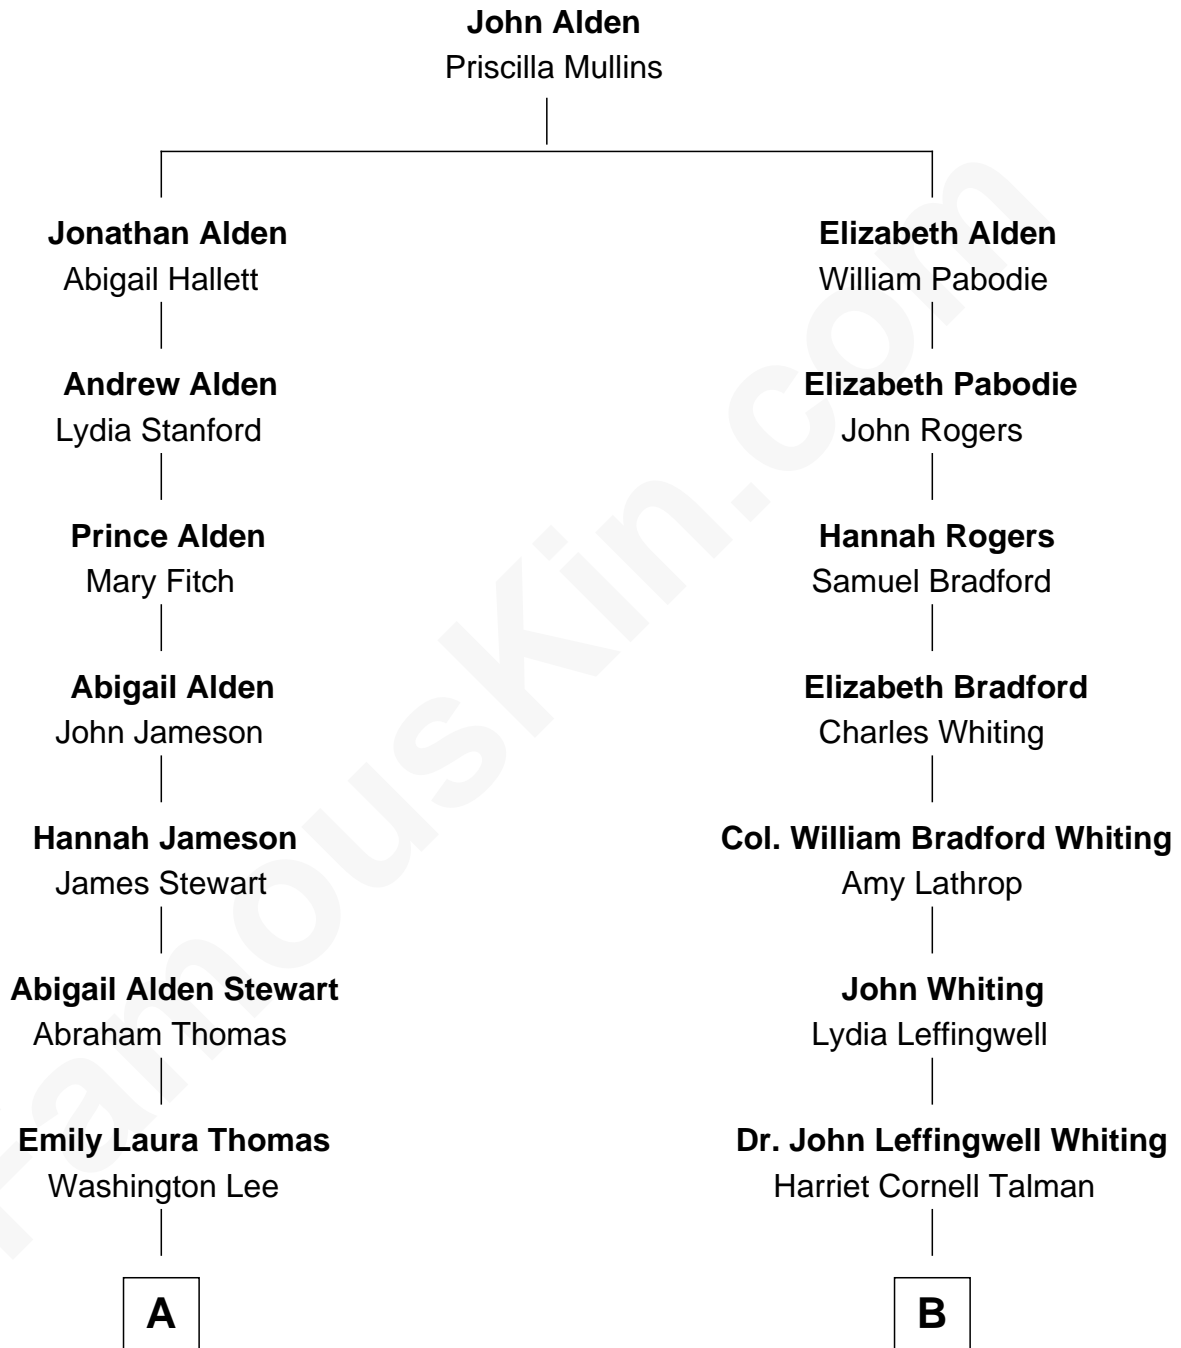

FamousKin.com

Relationship Chart of

Emily Post

American Author on Etiquette

8th cousin 3 times removed of

Adlai Stevenson III

U.S. Senator from Illinois

A

Mary Josephine Lee

Bruce Price

Emily Post

American Author on Etiquette

B

John Talman Whiting

Mary Sophia Hill

Mary DeGama Whiting

William Borden

John Borden

Ellen Wallace Waller

Ellen Borden

Adlai Ewing Stevenson

Adlai Stevenson III

U.S. Senator from Illinois