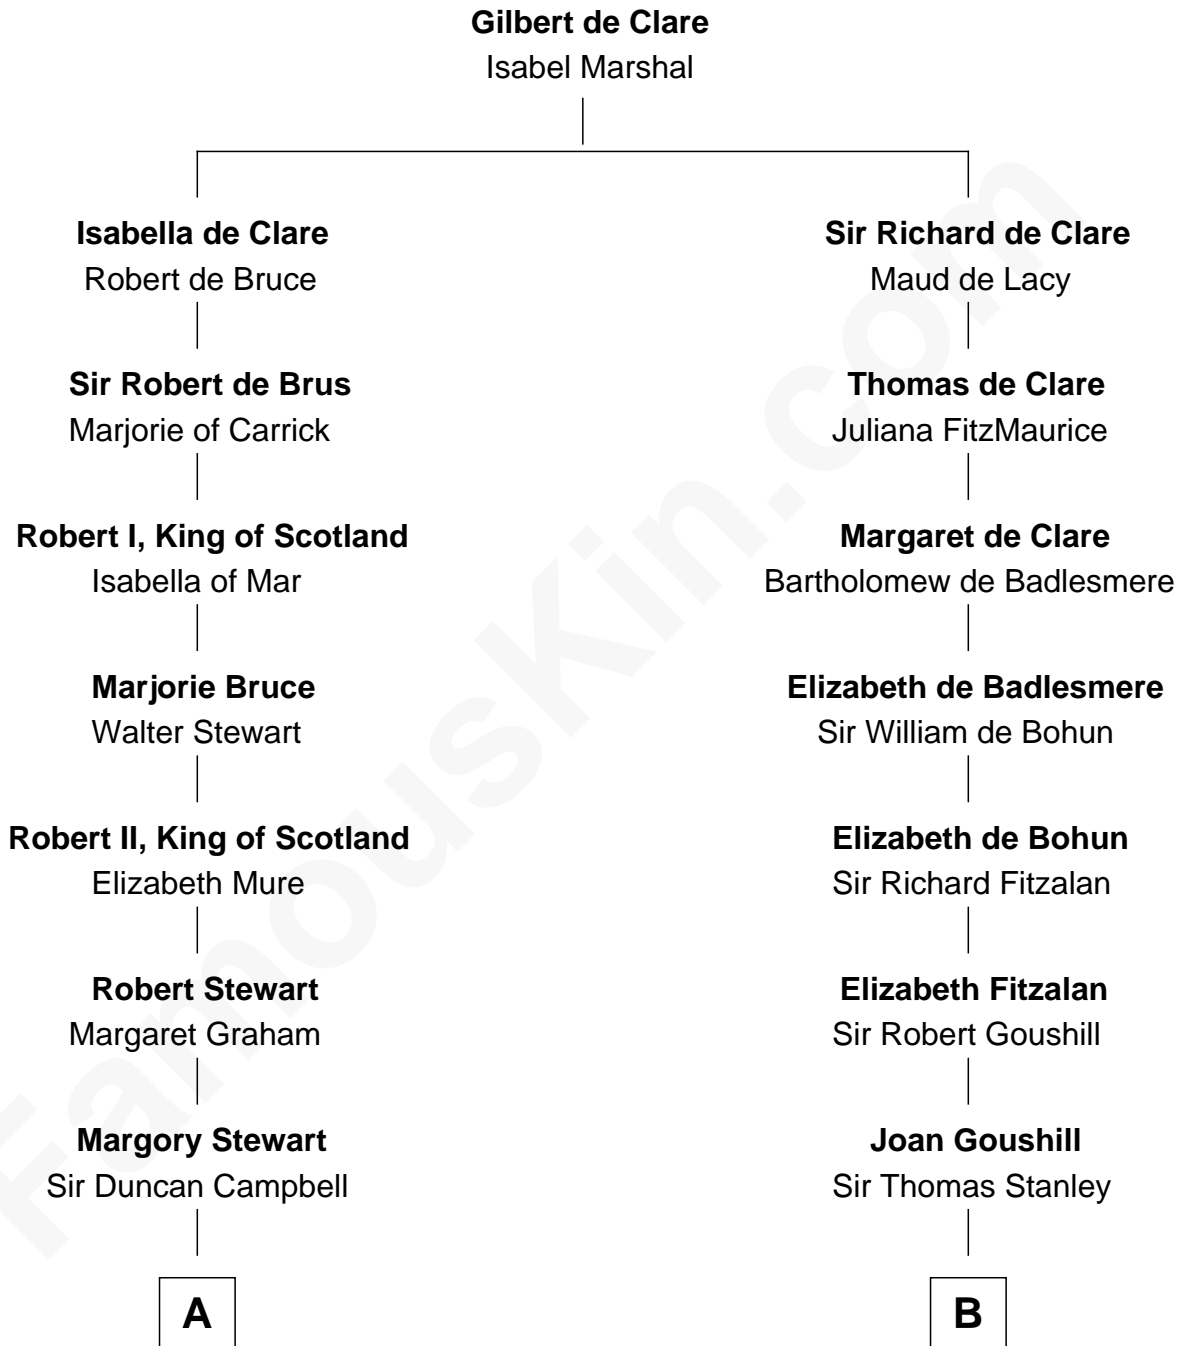

FamousKin.com

Relationship Chart of

Emily Post

American Author on Etiquette

17th cousin 4 times removed of

Henry Lee III

9th Governor of Virginia

C

Mary Meek Magruder

Thomas Clagett

Sarah Magruder Clagett

Upton Bruce

Marian Bruce

William Price

Bruce Price

Mary Josephine Lee