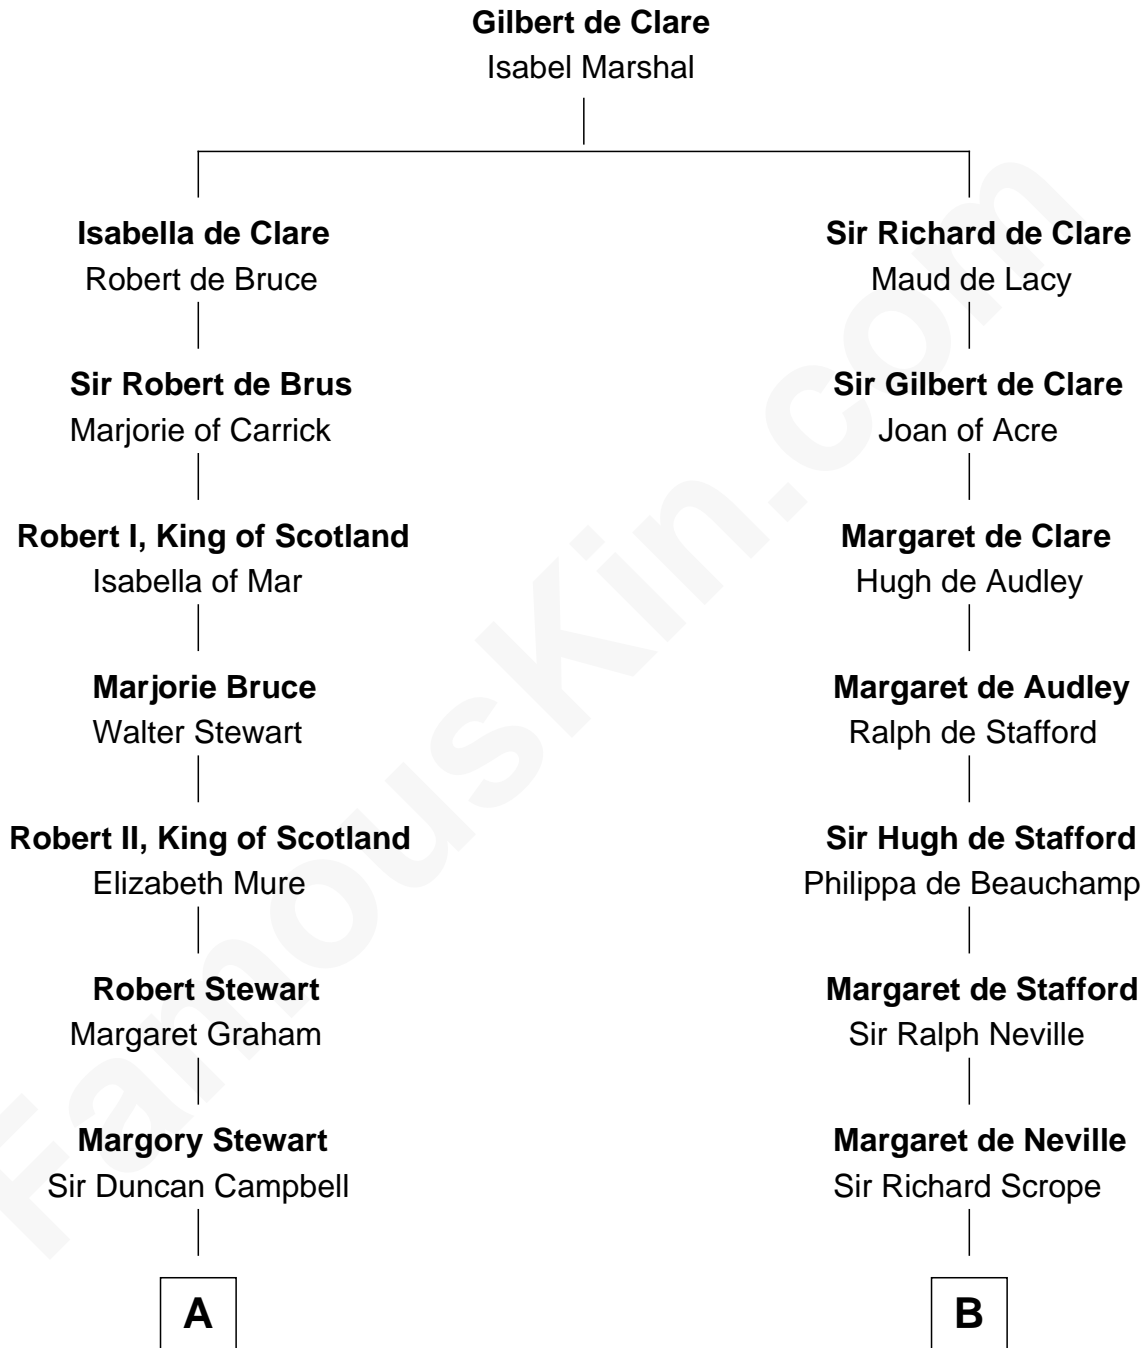

FamousKin.com

Relationship Chart of

Emily Post

American Author on Etiquette

20th cousin 1 time removed of

Benjamin Harrison

23rd U.S. President

C

Mary Meek Magruder
Thomas Clagett

Sarah Magruder Clagett
Upton Bruce

Marian Bruce
William Price

Bruce Price
Mary Josephine Lee

Emily Post
American Author on Etiquette

D

Benjamin Harrison
Elizabeth Bassett

Gen. William Henry Harrison
Anna Tuthill Symmes

John Scott Harrison
Elizabeth Ramsey Irwin

Benjamin Harrison
23rd U.S. President

FamousKin.com