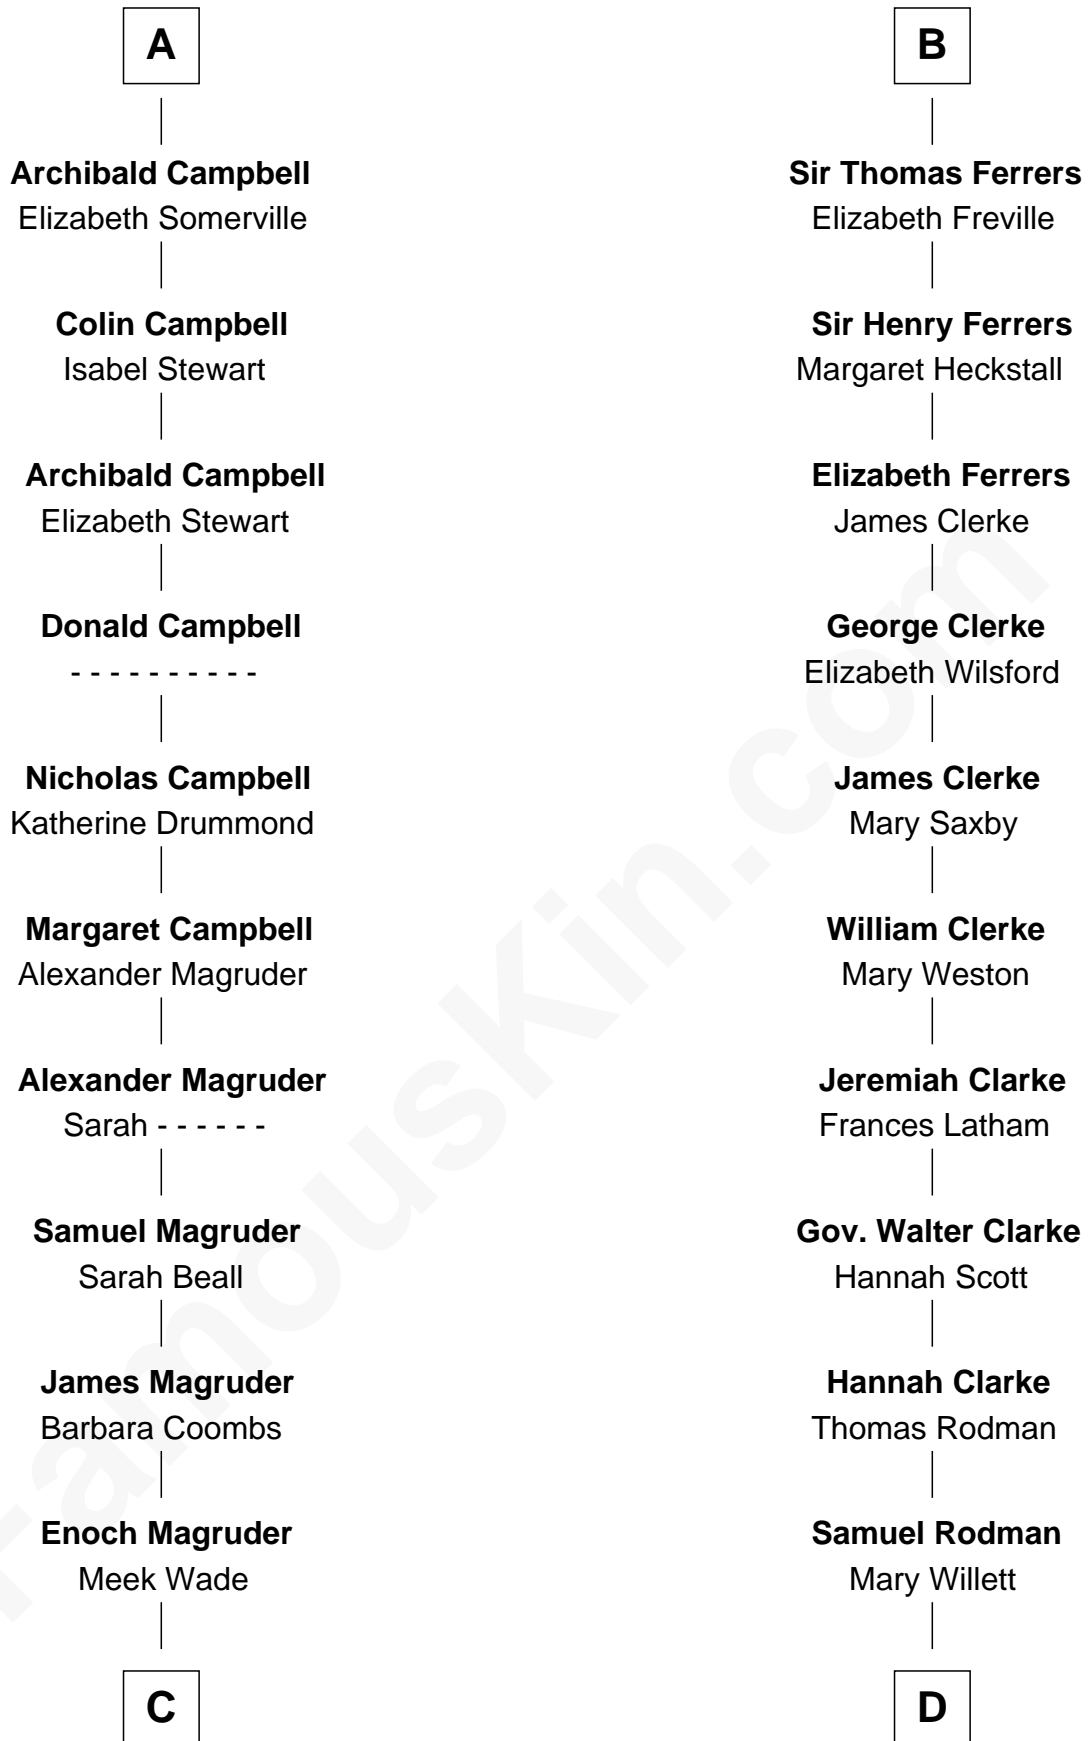

FamousKin.com

Relationship Chart of

Emily Post

American Author on Etiquette

20th cousin 1 time removed of

Joseph Wharton

Founder of the Wharton School of Business

C

Mary Meek Magruder
Thomas Clagett

Sarah Magruder Clagett
Upton Bruce

Marian Bruce
William Price

Bruce Price
Mary Josephine Lee

Emily Post
American Author on Etiquette

D

Thomas Rodman
Mary Borden

Hannah Rodman
Samuel Rowland Fisher

Deborah Fisher
William Wharton

Joseph Wharton
Founder, Wharton School of Business