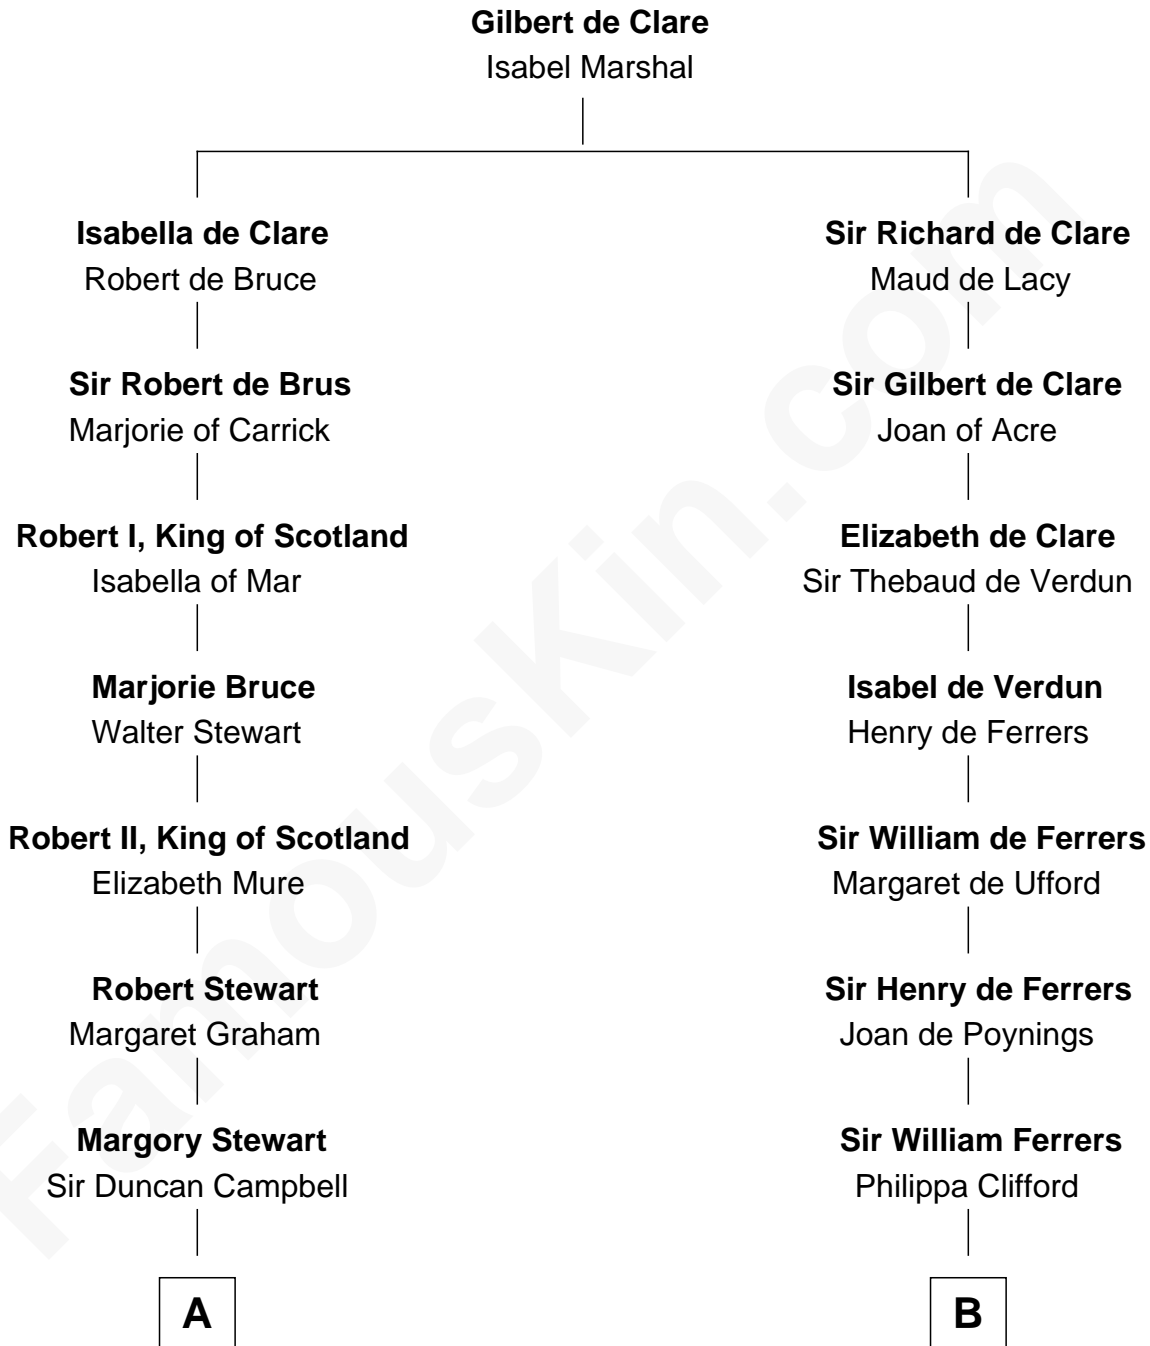

FamousKin.com

Relationship Chart of

Emily Post

American Author on Etiquette

20th cousin 1 time removed of

Joseph Wharton

Founder of the Wharton School of Business

C

Mary Meek Magruder
Thomas Clagett

Sarah Magruder Clagett
Upton Bruce

Marian Bruce
William Price

Bruce Price
Mary Josephine Lee

Emily Post
American Author on Etiquette

D

Thomas Rodman
Mary Borden

Hannah Rodman
Samuel Rowland Fisher