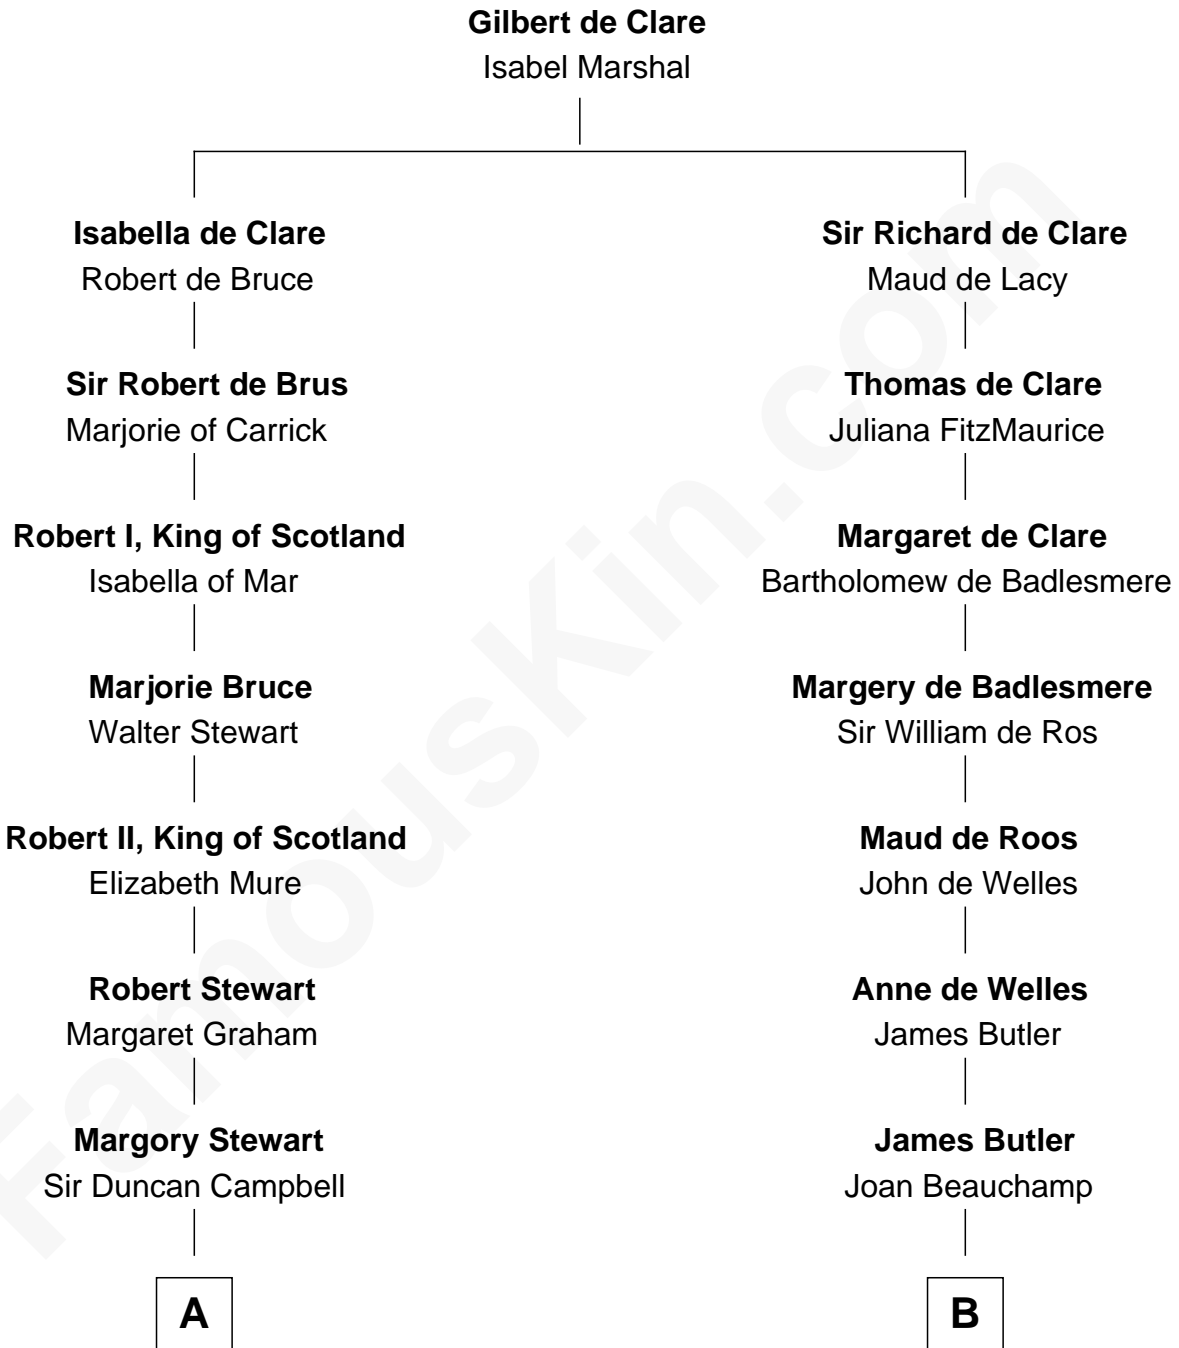

FamousKin.com Relationship Chart of

Emily Post

American Author on Etiquette

20th cousin 1 time removed of

Jay Gould

American Railroad "Robber Baron"

C

Mary Meek Magruder
Thomas Clagett

Sarah Magruder Clagett
Upton Bruce

Marian Bruce
William Price

Bruce Price
Mary Josephine Lee

Emily Post
American Author on Etiquette

D

Eleazer Osborn
Sarah Burr

Anna Osborn
Abraham Gould

John Burr Gould
Mary More

Jay Gould
"Robber Baron"