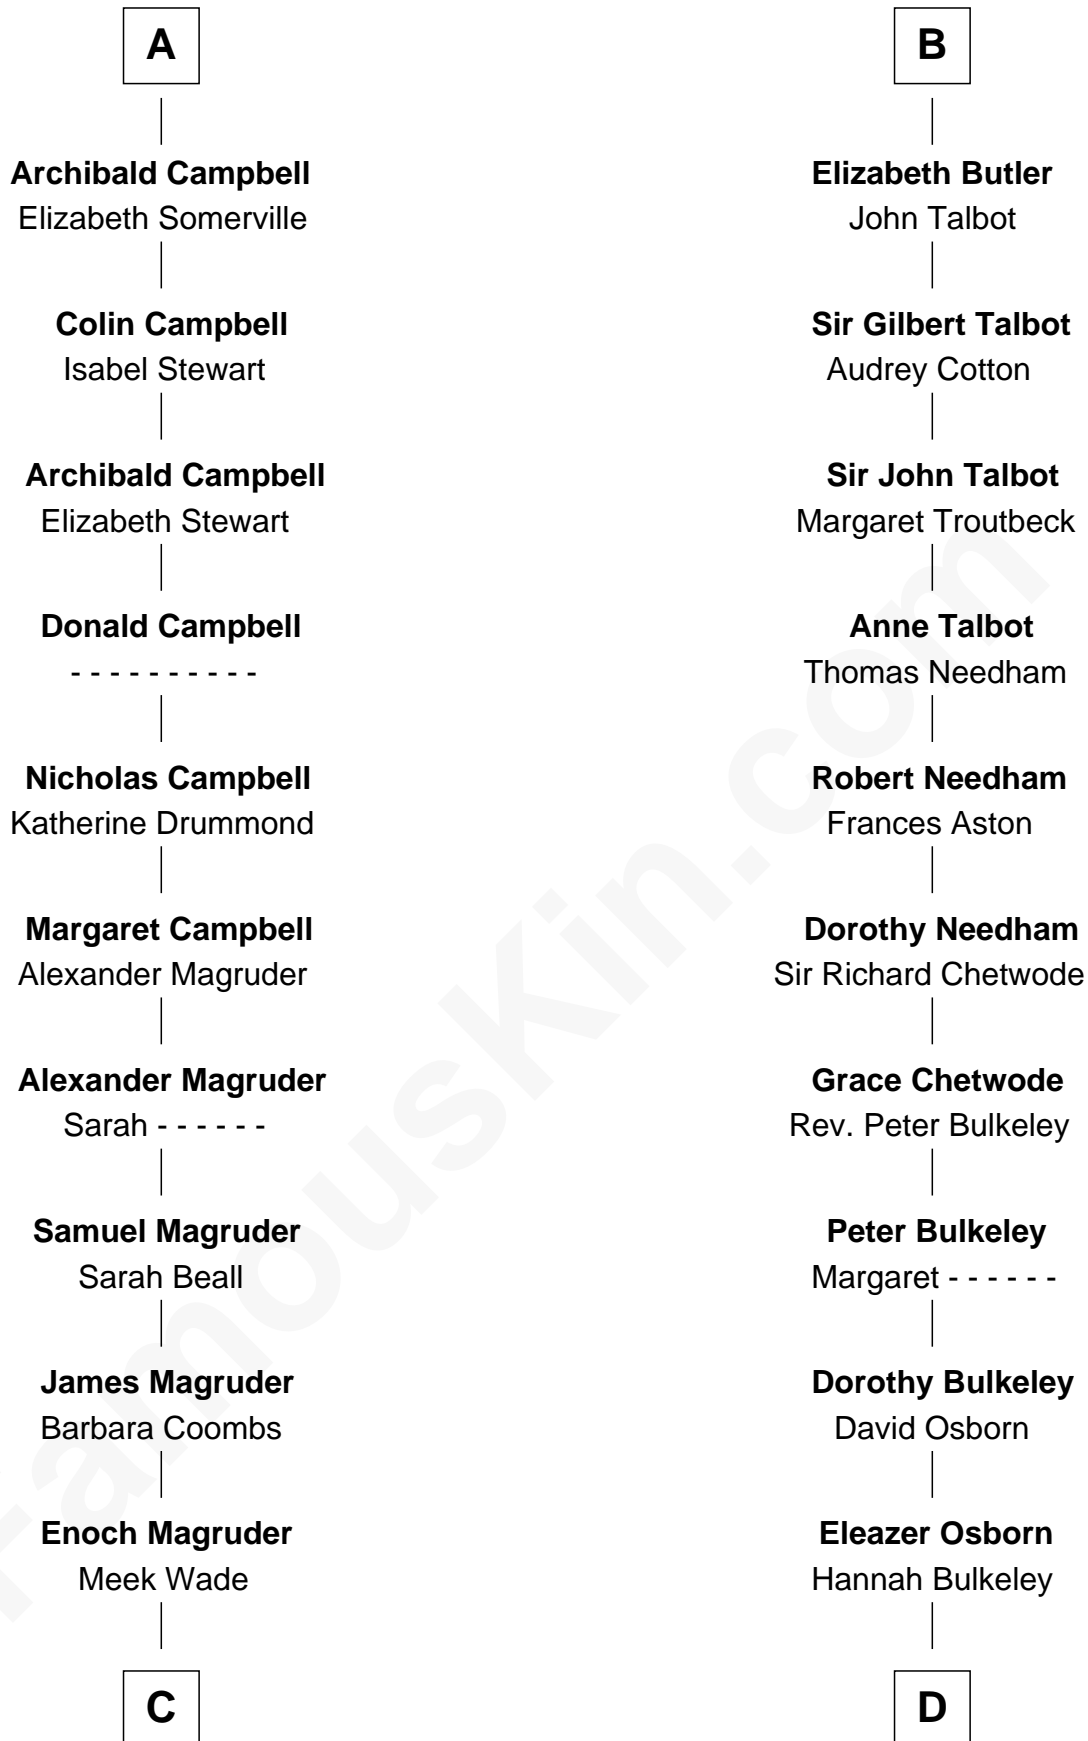

FamousKin.com Relationship Chart of

Emily Post

American Author on Etiquette

20th cousin 1 time removed of

Jay Gould

American Railroad "Robber Baron"

C

Mary Meek Magruder
Thomas Clagett

Sarah Magruder Clagett
Upton Bruce

Marian Bruce
William Price

Bruce Price
Mary Josephine Lee

Emily Post
American Author on Etiquette

D

Eleazer Osborn
Sarah Burr

Anna Osborn
Abraham Gould

John Burr Gould
Mary More

Jay Gould
"Robber Baron"